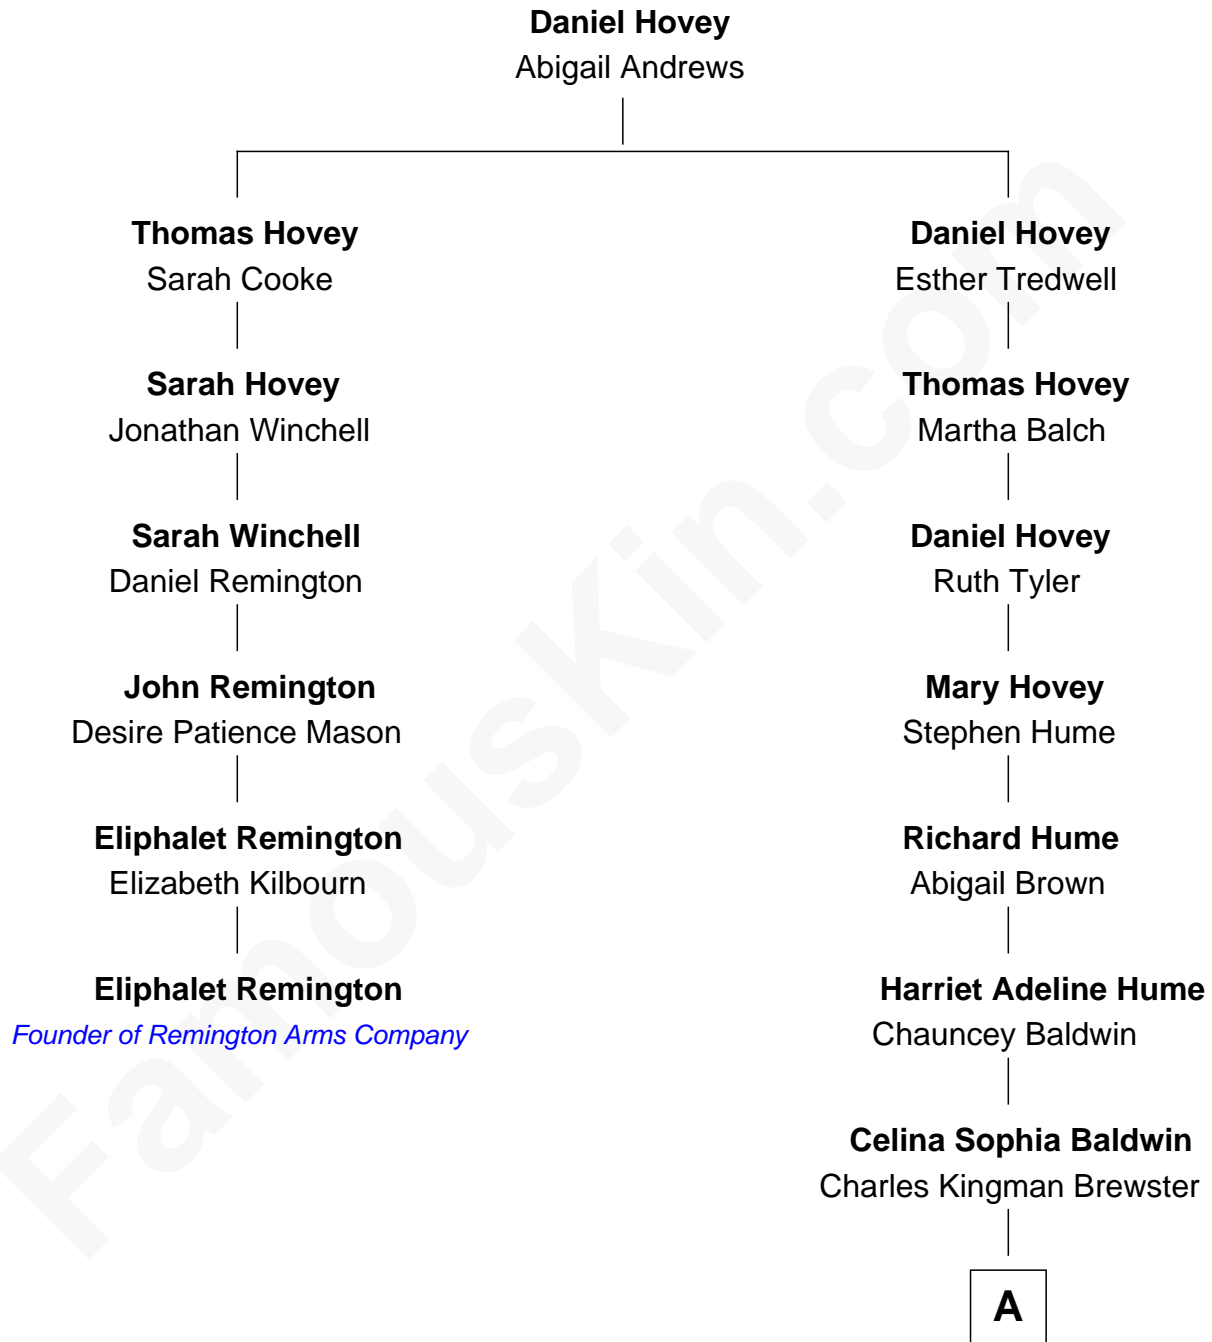

FamousKin.com

Relationship Chart of

Eliphalet Remington

Founder of Remington Arms Company

5th cousin 5 times removed of

Jordana Brewster

TV and Movie Actress

A

Kingman Brewster
Florence Foster Besse

Kingman Brewster
Mary Louise Phillips

Alden Brewster
Maria João Leão de Sousa

Jordana Brewster
TV and Movie Actress