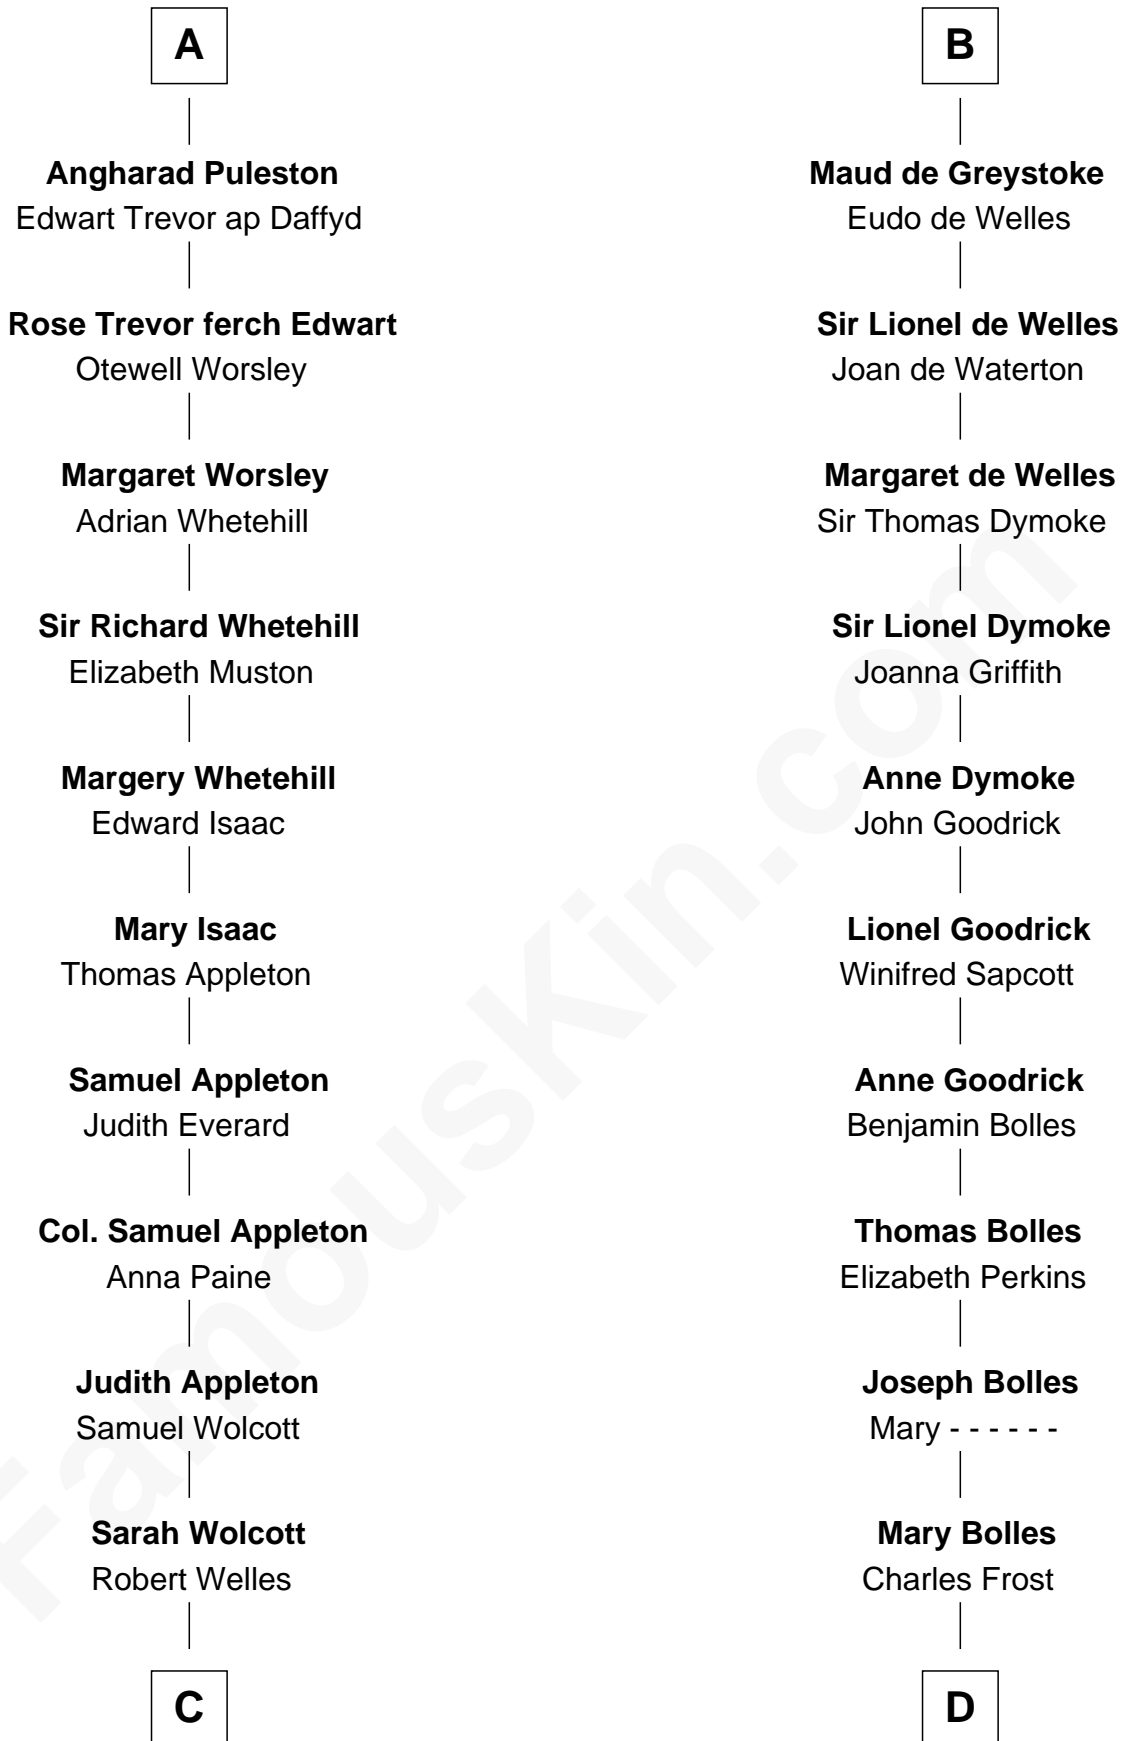

## Relationship Chart of

### Eliphalet Remington

Founder of Remington Arms Company

20th cousin 1 time removed of

**Ichabod Goodwin**

27th Governor of New Hampshire

**C**

**Sarah Welles**  
Jonathan Robbins

**Sarah Robbins**  
Elisha Kilbourn

**Elizabeth Kilbourn**  
Eliphalet Remington

**Eliphalet Remington**  
*Founder of Remington Arms Company*

**D**

**Mary Frost**  
John Hill

**Elisha Hill**  
Mary Plaisted

**Hannah Hill**  
Dominicus Goodwin