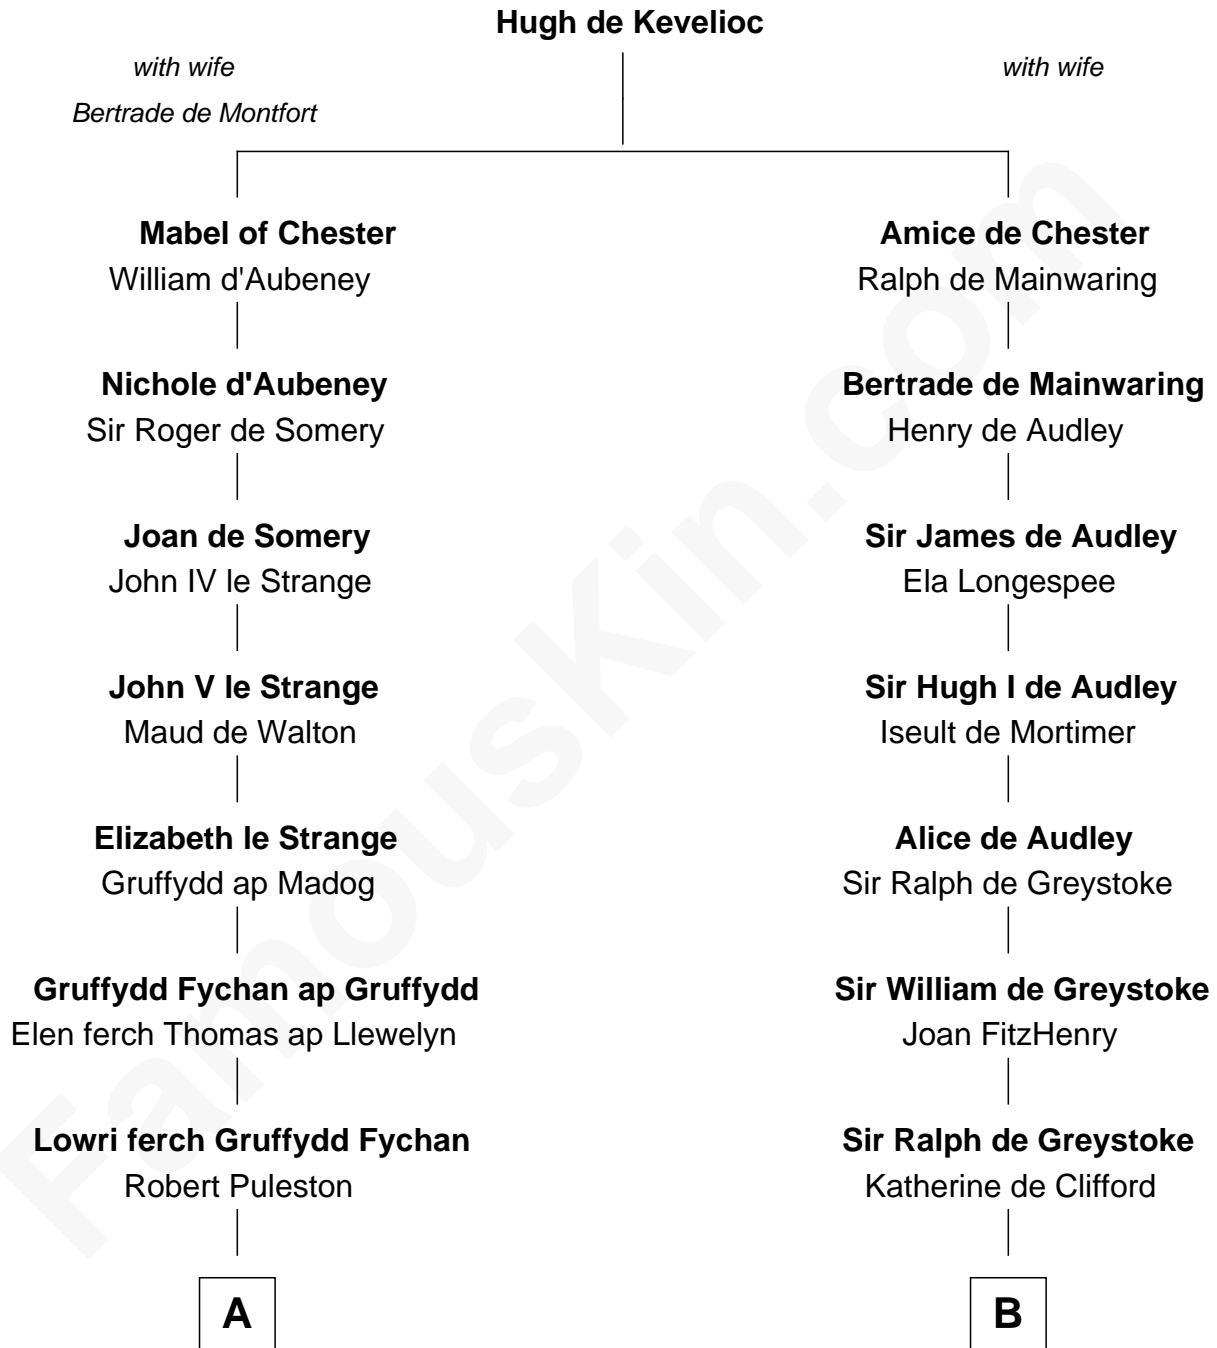

# FamousKin.com

## Relationship Chart of

### Eliphalet Remington

Founder of Remington Arms Company

20th cousin 1 time removed of

**Ichabod Goodwin**

27th Governor of New Hampshire

**C**

**Sarah Welles**  
Jonathan Robbins

**Sarah Robbins**  
Elisha Kilbourn