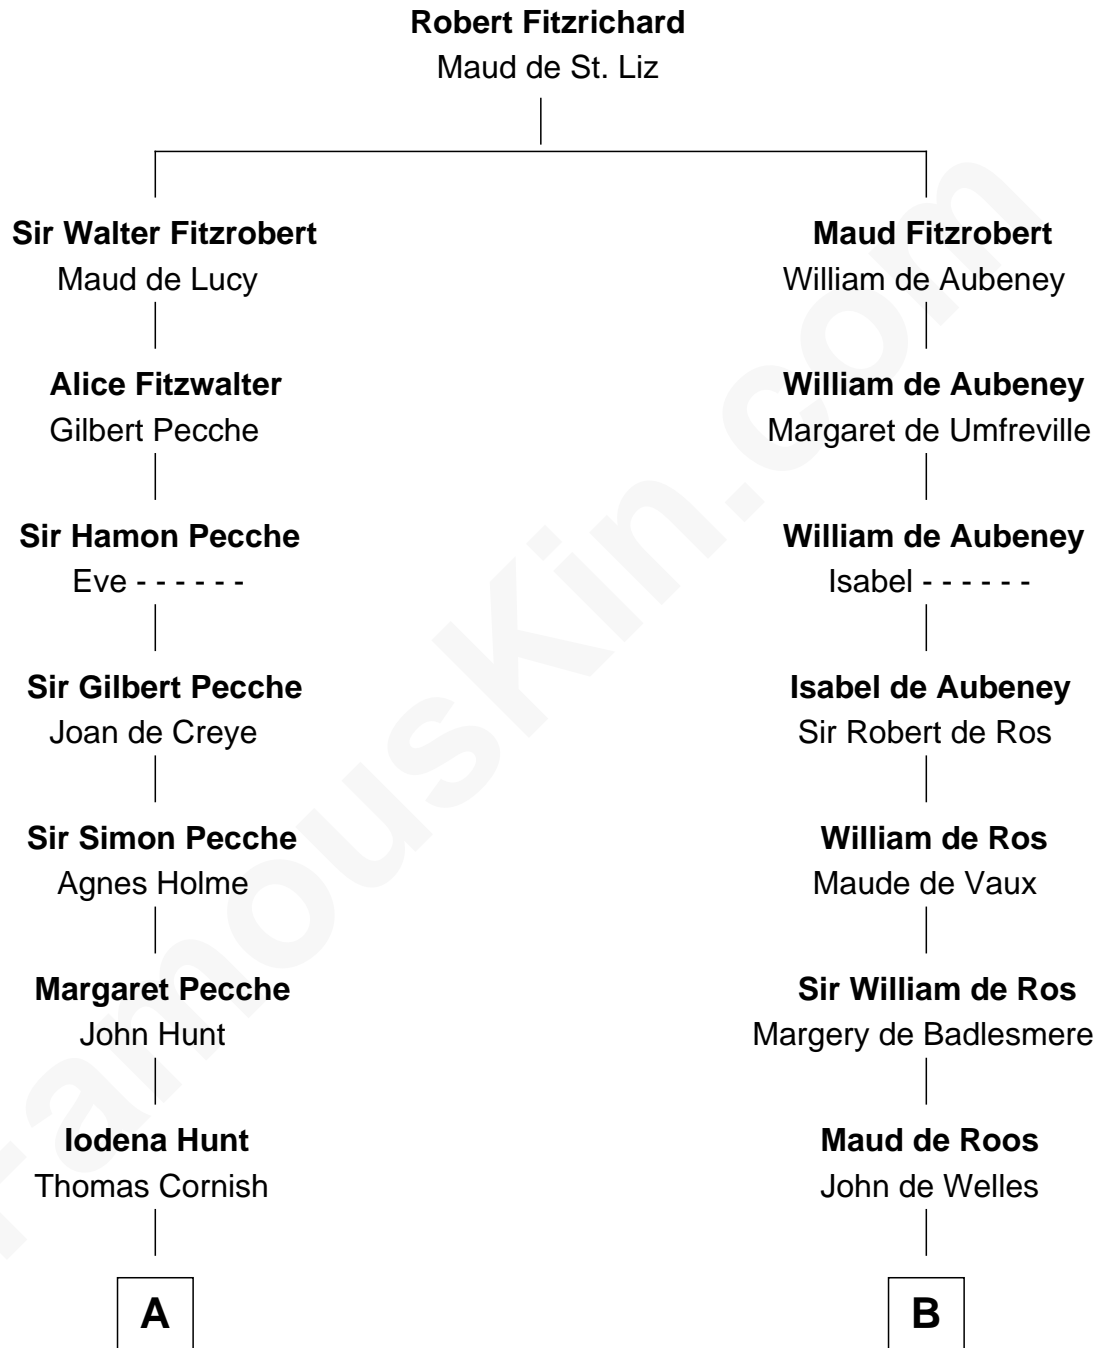

FamousKin.com

Relationship Chart of

Eliphalet Remington

Founder of Remington Arms Company

19th cousin 1 time removed of

Richard Henry Lee

Signer of the Declaration of Independence

C

Sarah Welles
Jonathan Robbins

Sarah Robbins
Elisha Kilbourn

Elizabeth Kilbourn
Eliphalet Remington

Eliphalet Remington
Founder of Remington Arms Company

D

Hannah Harrison
Philip Ludwell

Hannah Ludwell
Gov. Thomas Lee