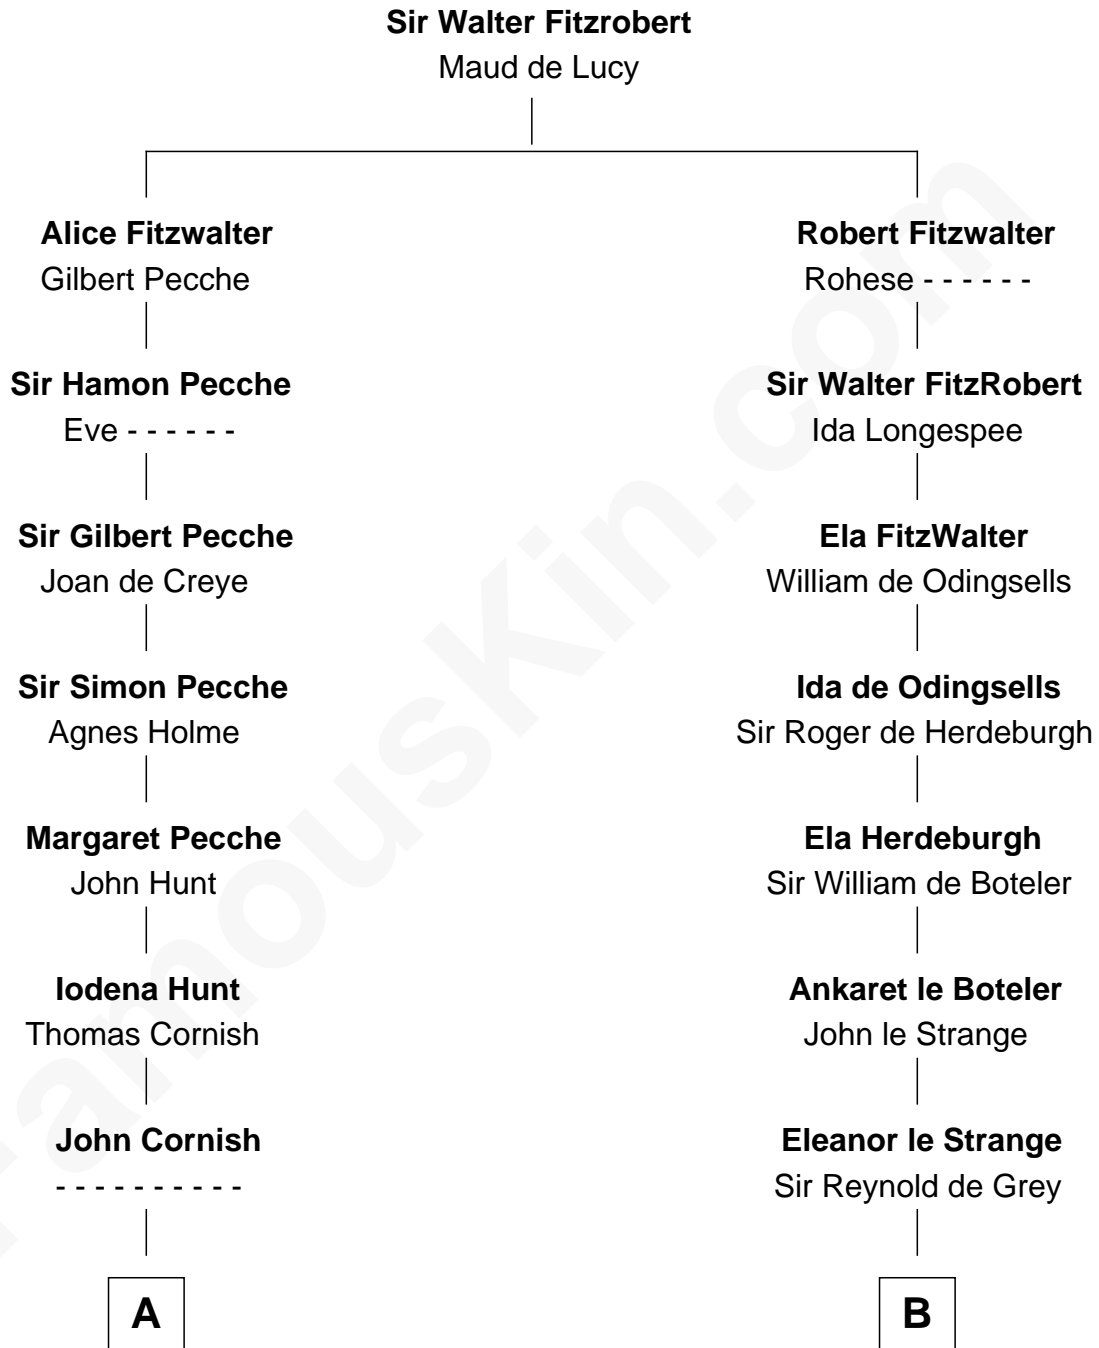

## Relationship Chart of

### Eliphalet Remington

Founder of Remington Arms Company

12th cousin 7 times removed of

**Anne Boleyn**

2nd Wife of King Henry VIII

**C**

—  
**Sarah Robbins**  
Elisha Kilbourn

—  
**Elizabeth Kilbourn**  
Eliphalet Remington