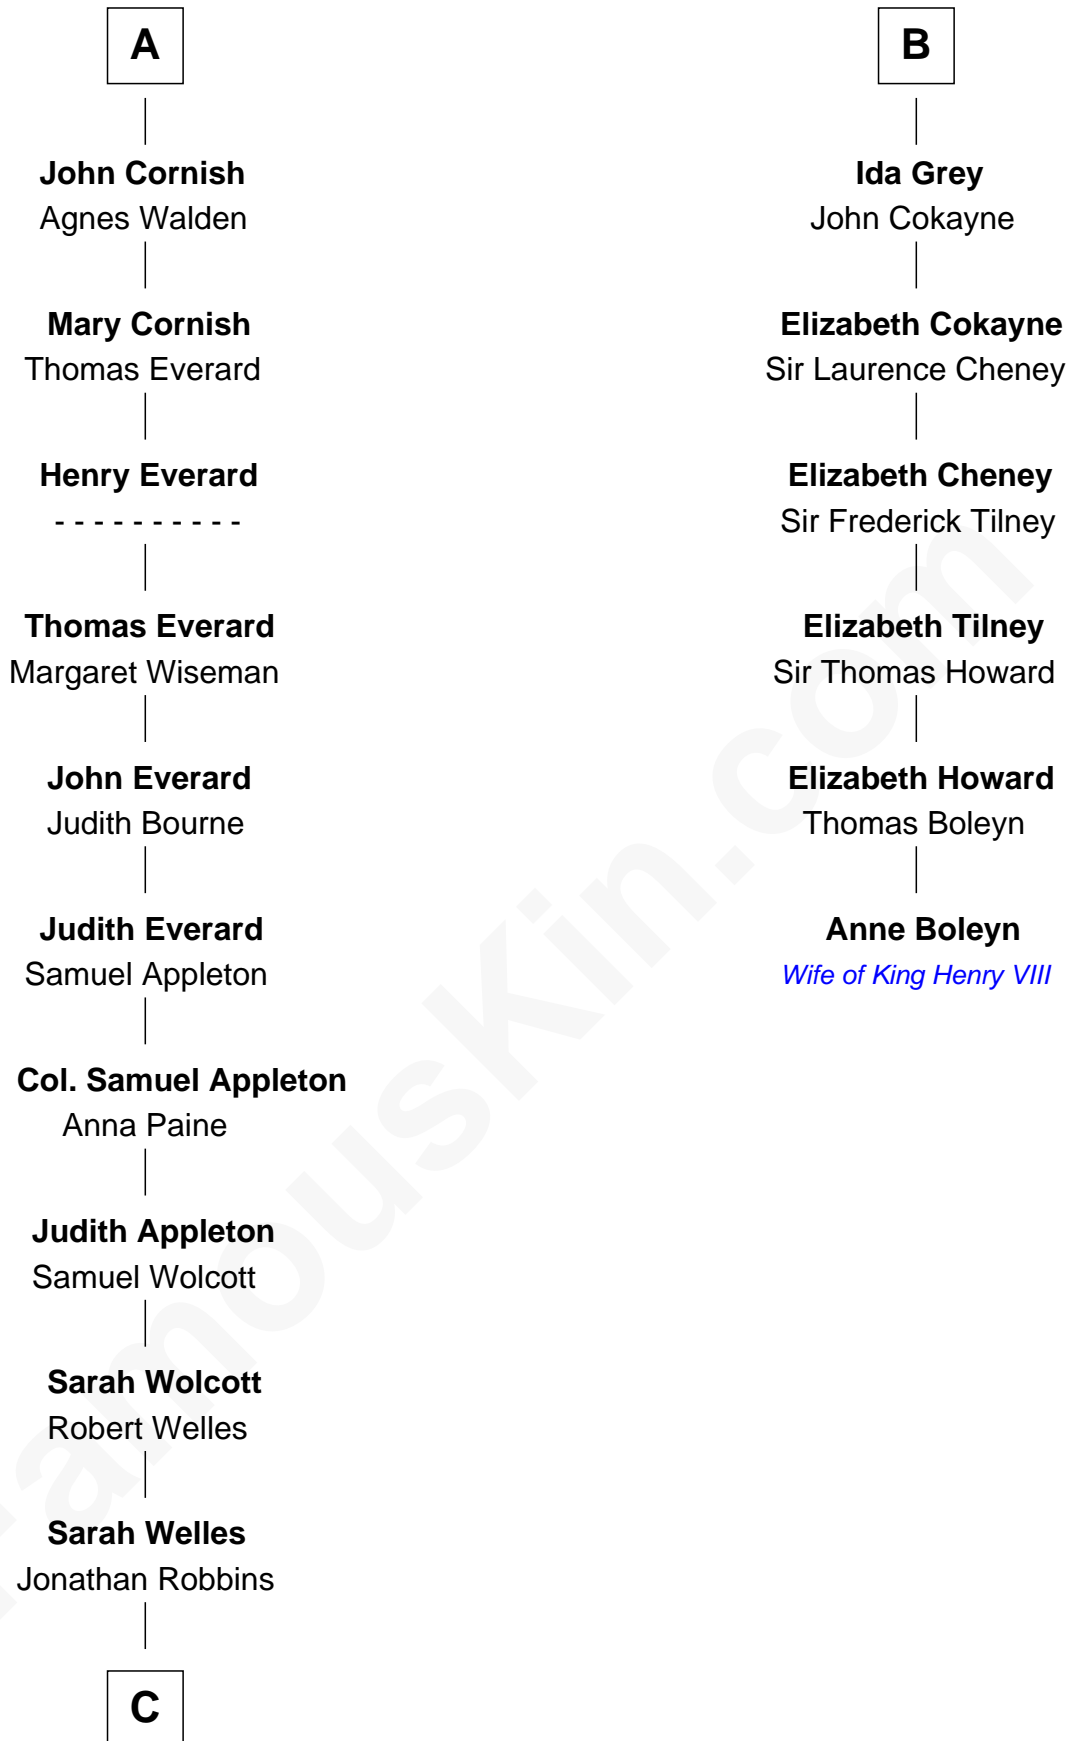

## Relationship Chart of

### Eliphalet Remington

Founder of Remington Arms Company

12th cousin 7 times removed of

**Anne Boleyn**

2nd Wife of King Henry VIII

**C**

—  
**Sarah Robbins**  
Elisha Kilbourn

—  
**Elizabeth Kilbourn**  
Eliphalet Remington

—  
**Eliphalet Remington**  
*Founder of Remington Arms Company*

FamousKin.com