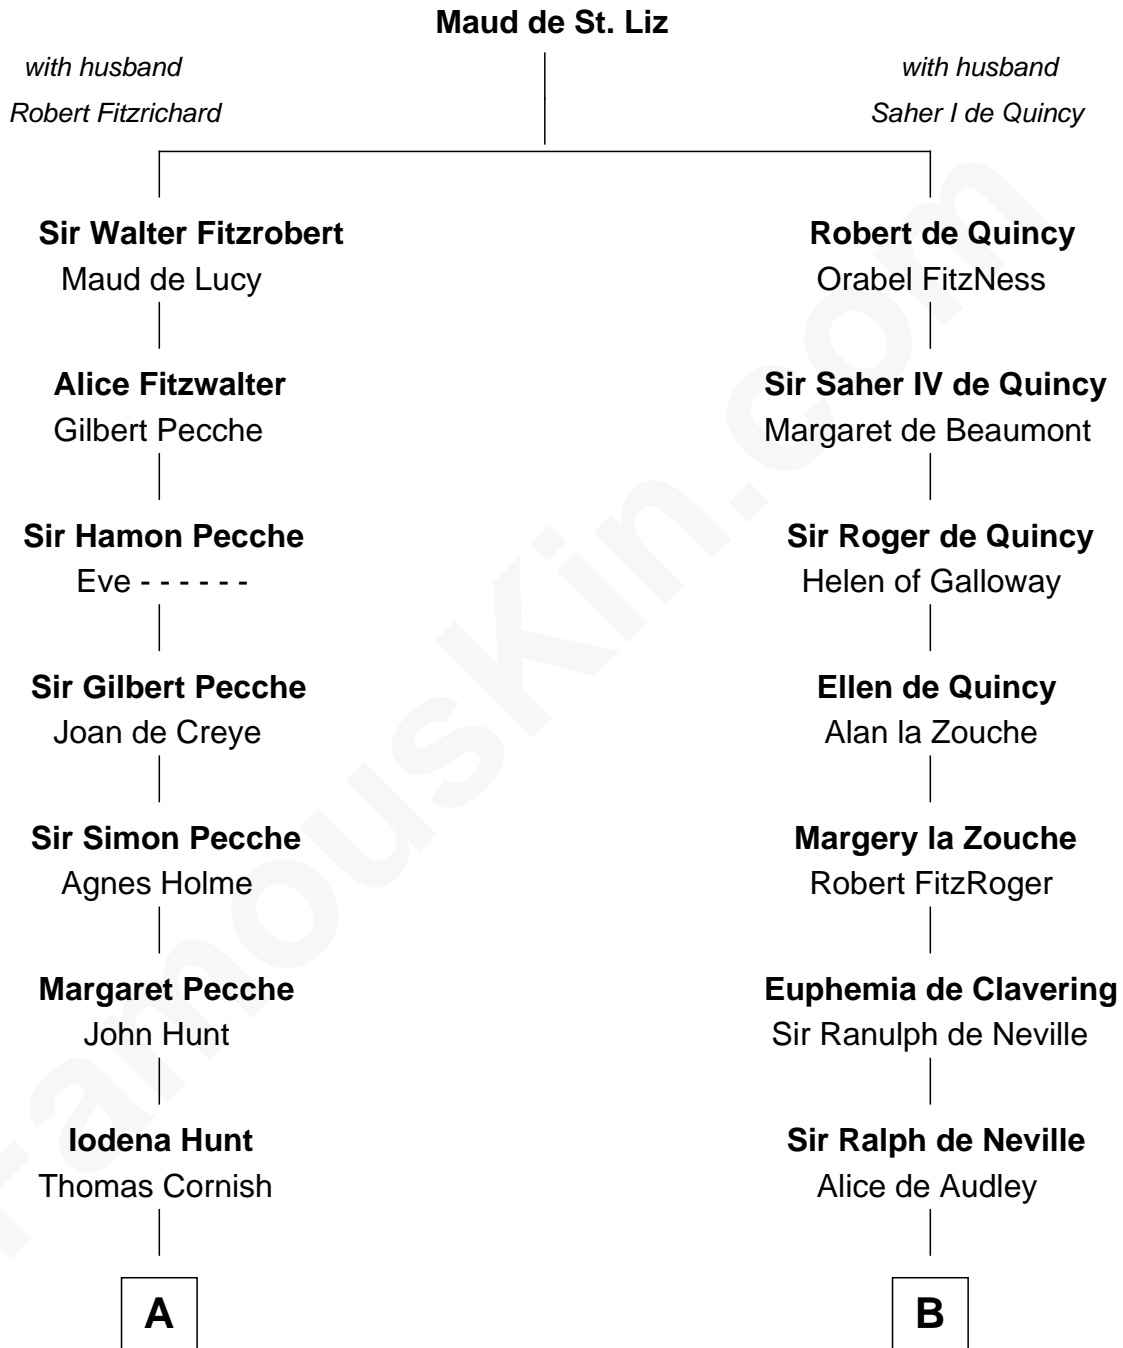

FamousKin.com

Relationship Chart of

Eliphalet Remington

Founder of Remington Arms Company

12th cousin 8 times removed of

King Henry VIII
King of England

C

—
Sarah Welles
Jonathan Robbins

—
Sarah Robbins
Elisha Kilbourn

—
Elizabeth Kilbourn
Eliphalet Remington

—
Eliphalet Remington
Founder of Remington Arms Company

FamousKin.com