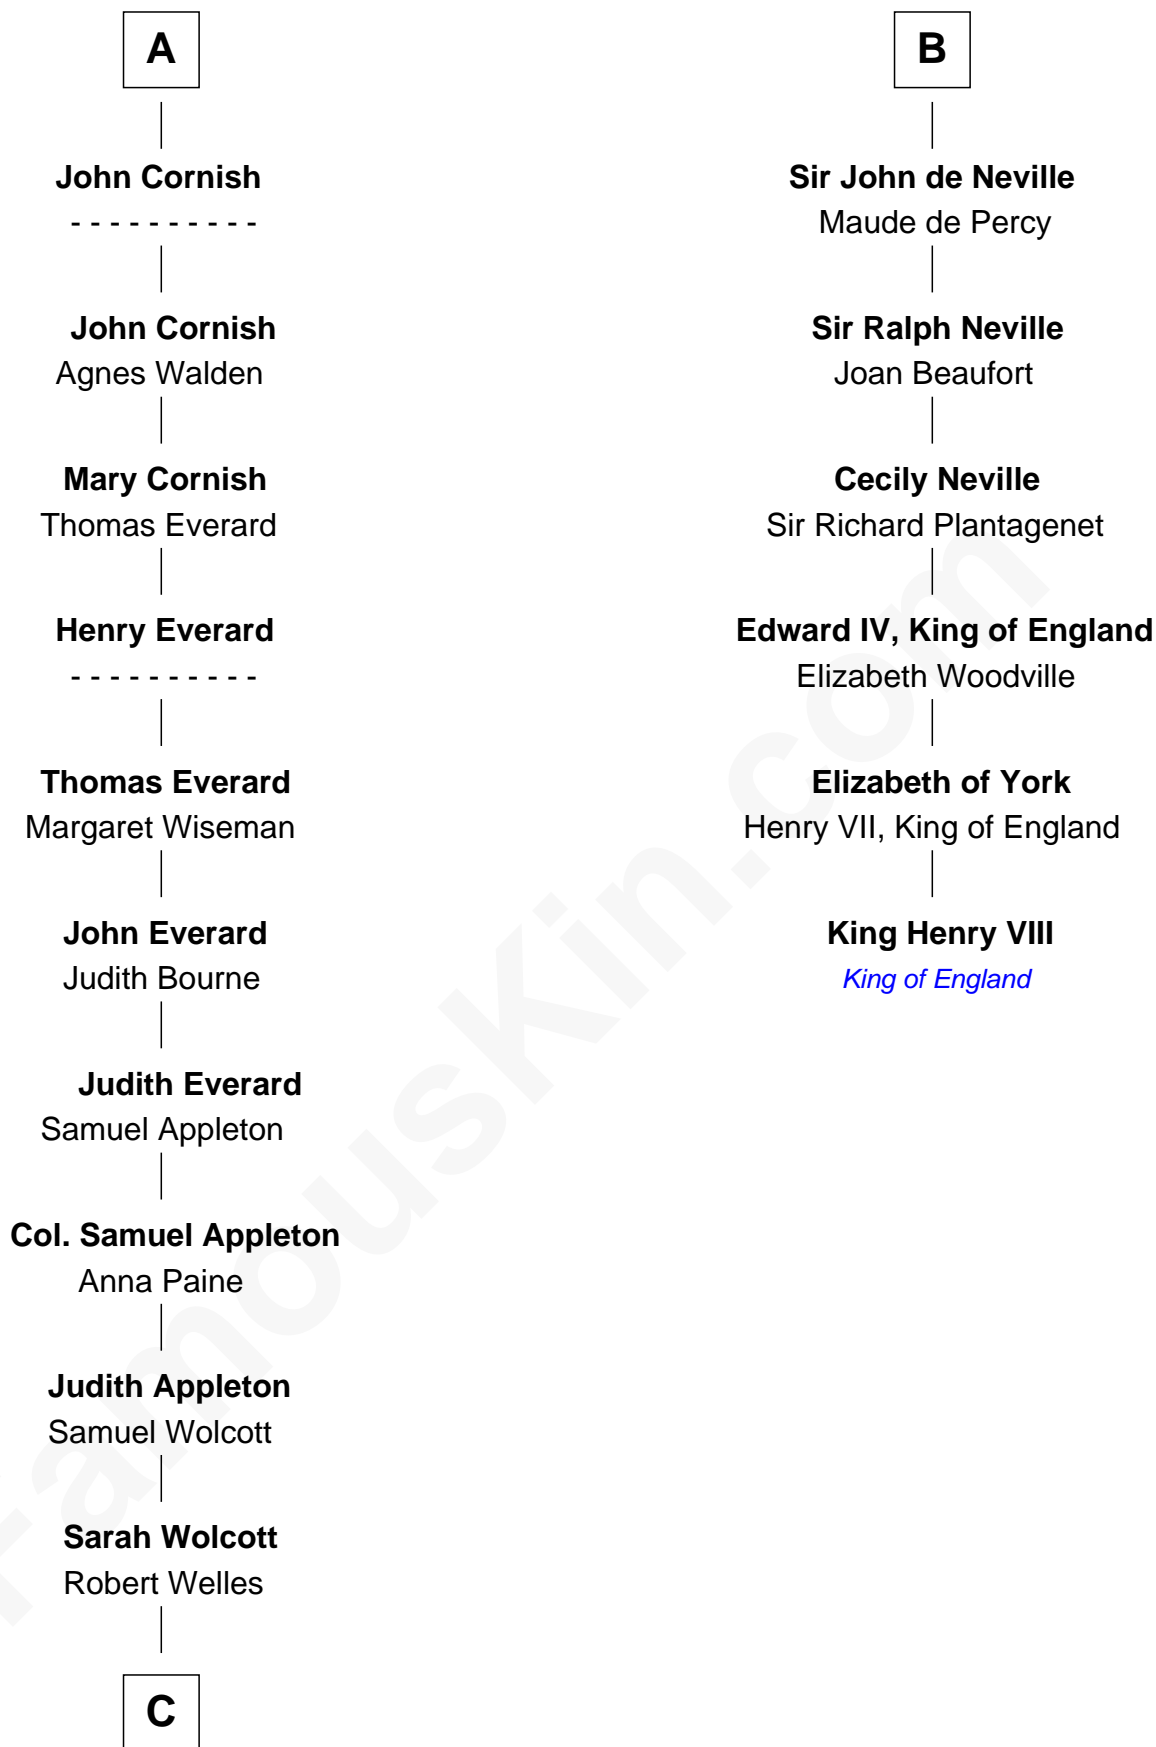

FamousKin.com

Relationship Chart of

Eliphalet Remington

Founder of Remington Arms Company

12th cousin 8 times removed of

King Henry VIII
King of England

C

—
Sarah Welles
Jonathan Robbins

—
Sarah Robbins
Elisha Kilbourn

—
Elizabeth Kilbourn
Eliphalet Remington

—
Eliphalet Remington
Founder of Remington Arms Company

FamousKin.com