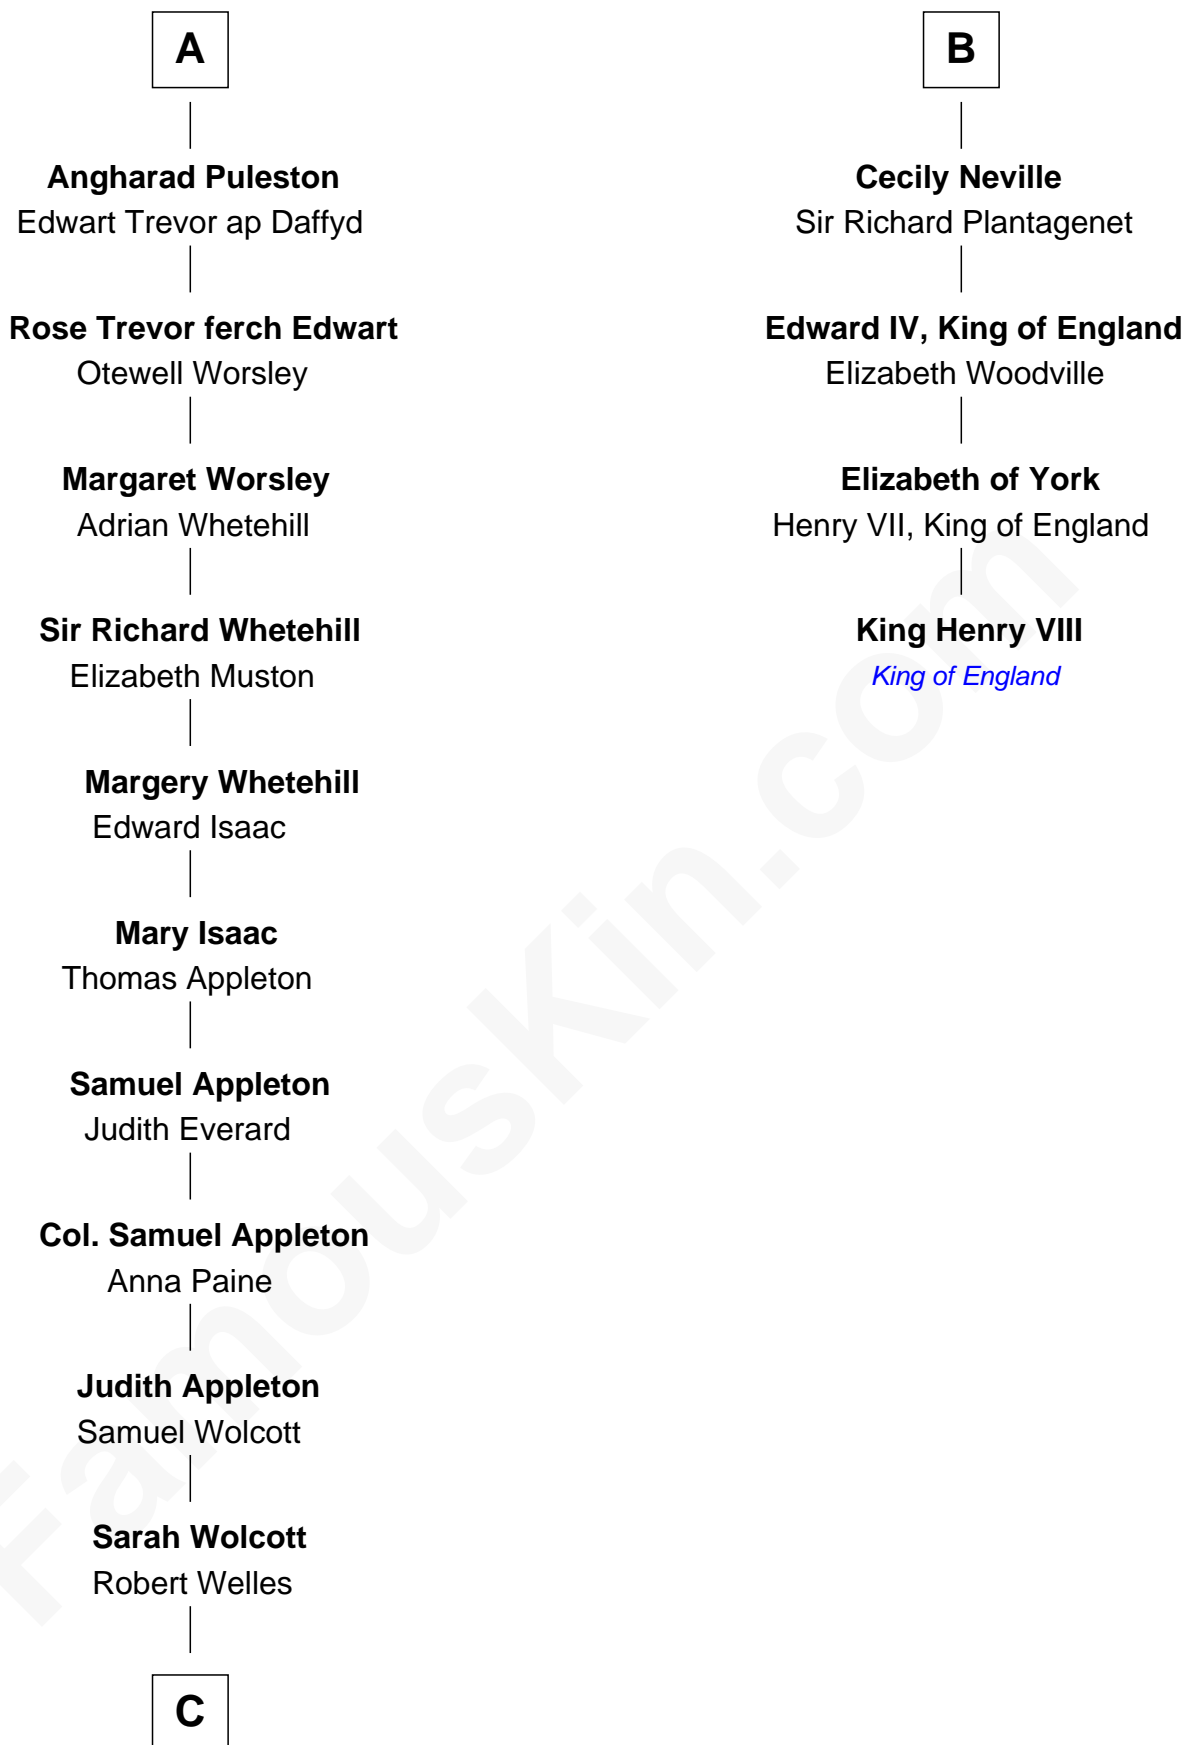

## Relationship Chart of

### Eliphalet Remington

Founder of Remington Arms Company

10th cousin 10 times removed of

**King Henry VIII**  
King of England

**C**

—  
**Sarah Welles**  
Jonathan Robbins

—  
**Sarah Robbins**  
Elisha Kilbourn