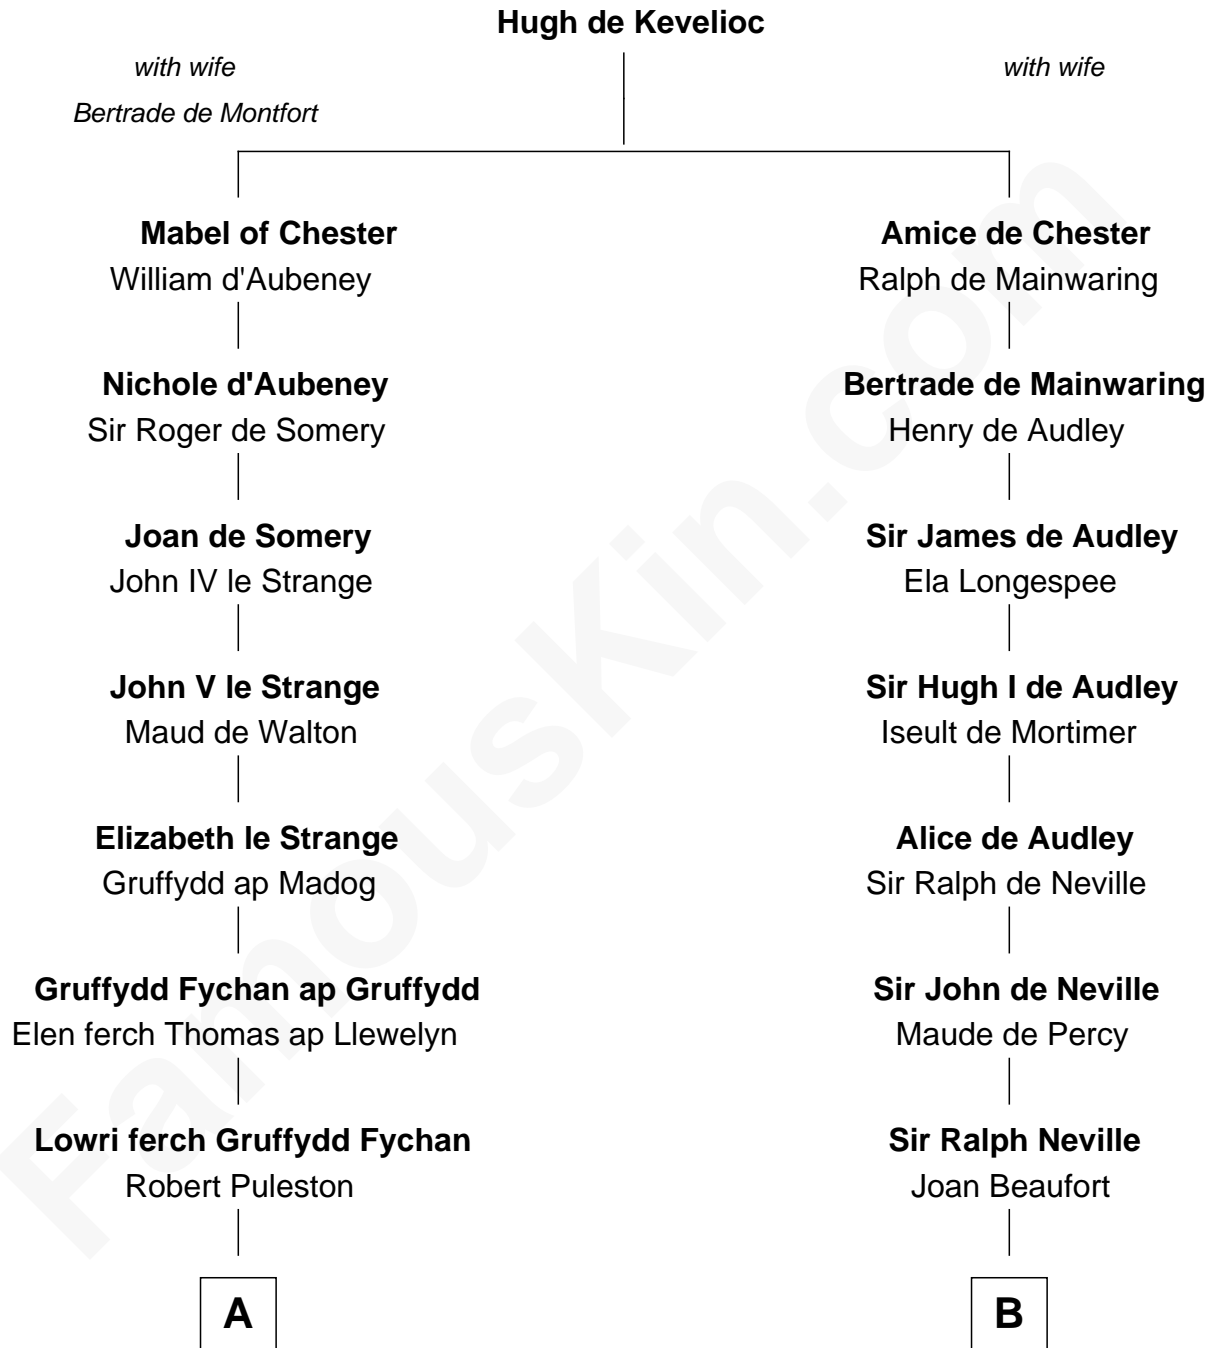

# FamousKin.com

## Relationship Chart of

### Eliphalet Remington

Founder of Remington Arms Company

10th cousin 10 times removed of

**King Henry VIII**  
King of England

**C**

—  
**Sarah Welles**  
Jonathan Robbins

—  
**Sarah Robbins**  
Elisha Kilbourn