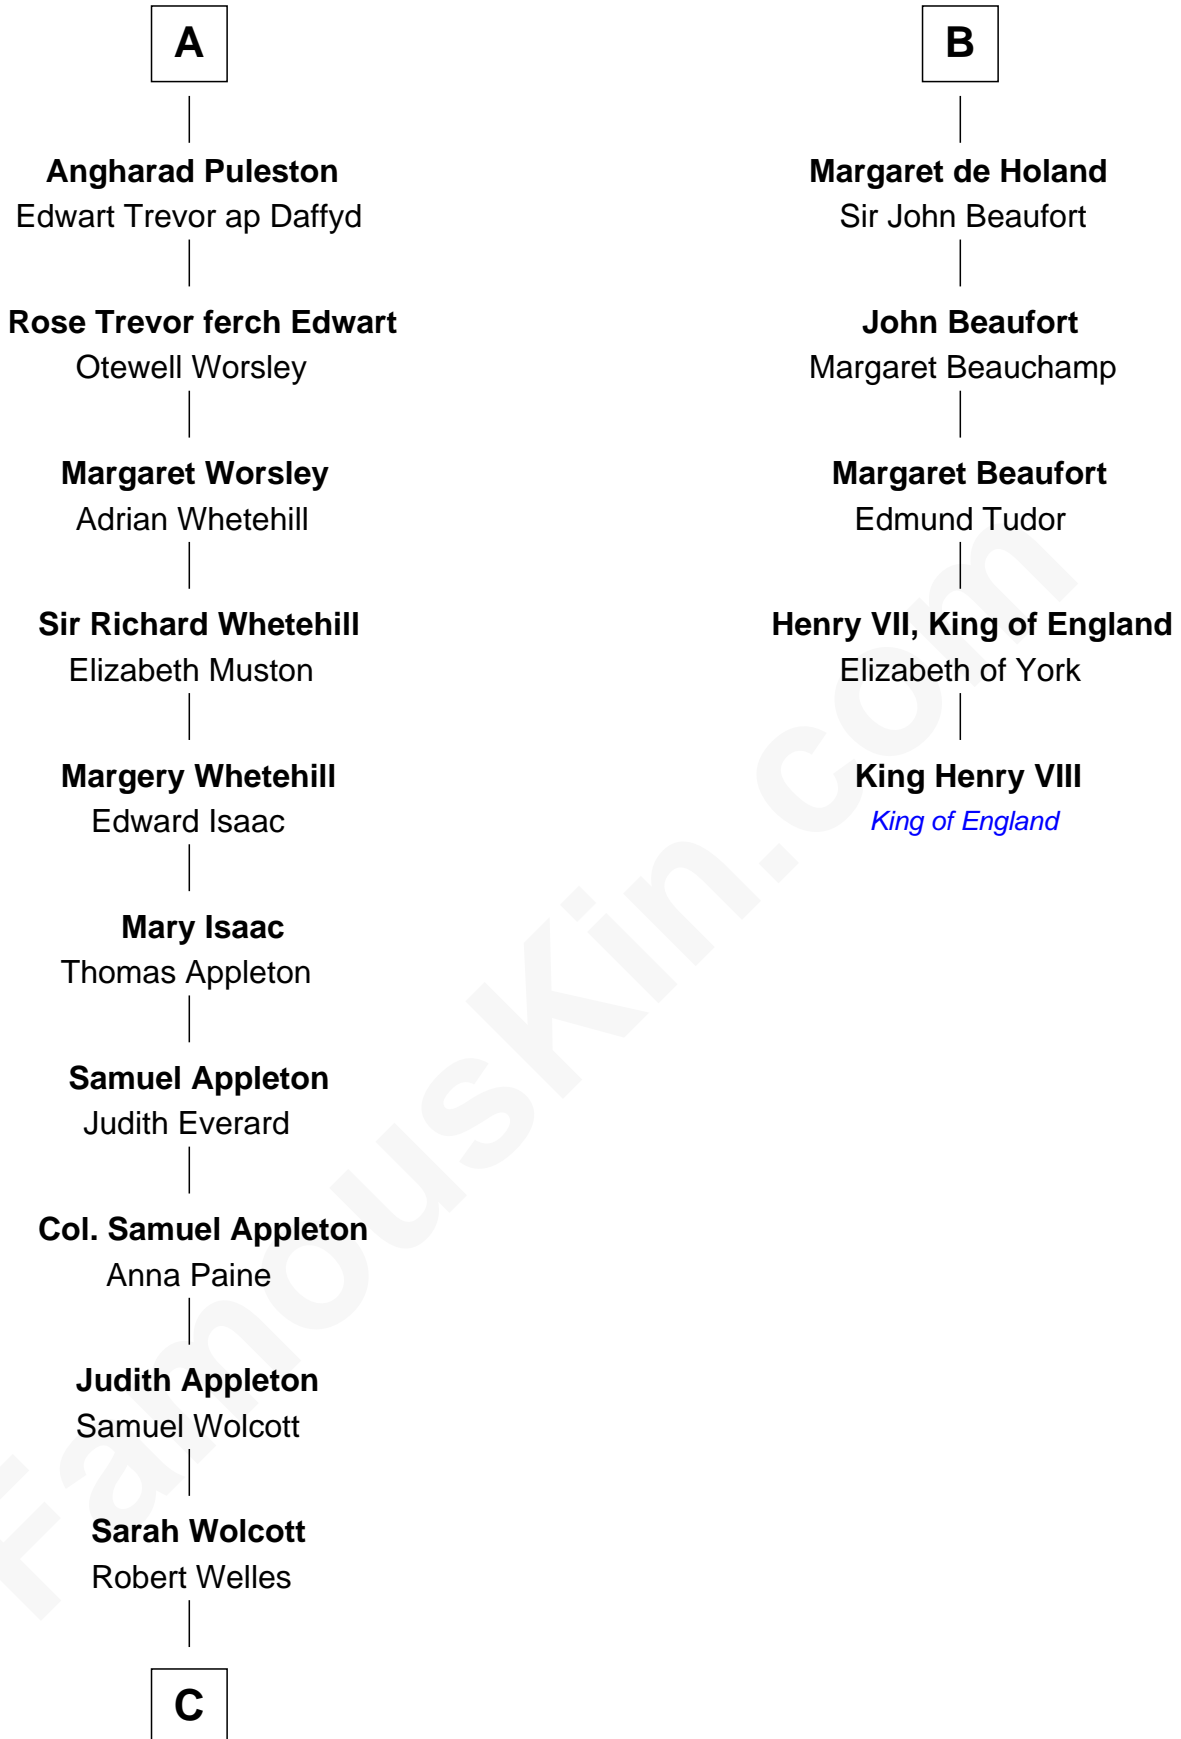

FamousKin.com

Relationship Chart of

Eliphalet Remington

Founder of Remington Arms Company

11th cousin 9 times removed of

King Henry VIII
King of England

C

—
Sarah Welles
Jonathan Robbins

—
Sarah Robbins
Elisha Kilbourn

—
Elizabeth Kilbourn
Eliphalet Remington

—
Eliphalet Remington
Founder of Remington Arms Company

FamousKin.com