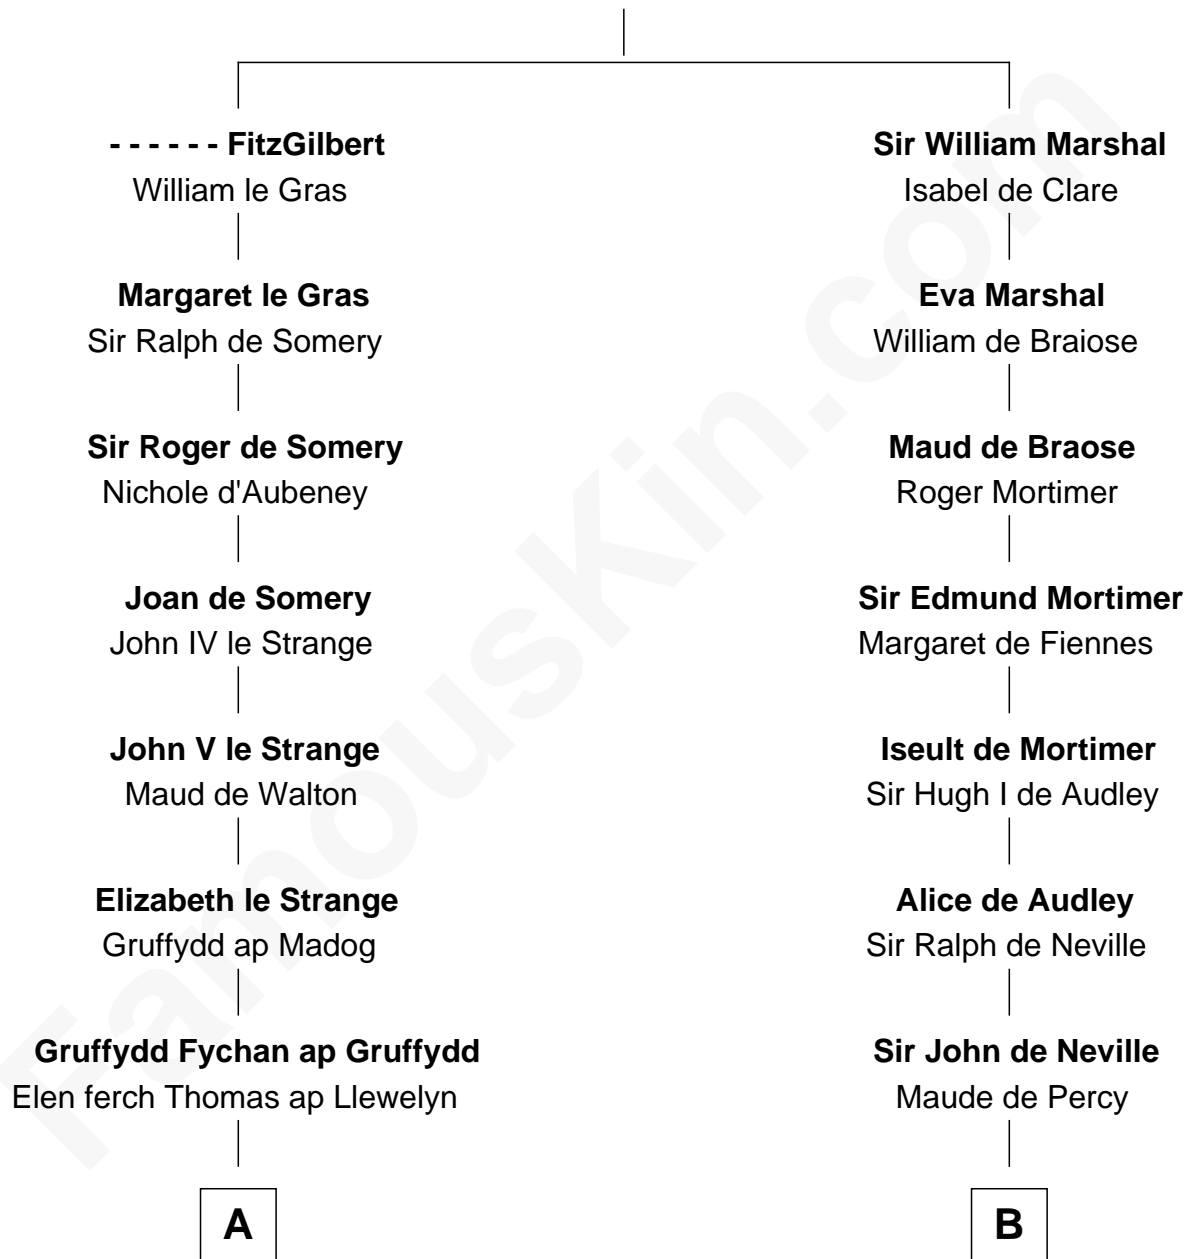

FamousKin.com

Relationship Chart of

Eliphalet Remington

Founder of Remington Arms Company

11th cousin 10 times removed of

King Henry VIII
King of England

John FitzGilbert
Sybilla of Salisbury

C

—
Sarah Wolcott

Robert Welles

—
Sarah Welles

Jonathan Robbins

—
Sarah Robbins

Elisha Kilbourn

—
Elizabeth Kilbourn

Eliphalet Remington