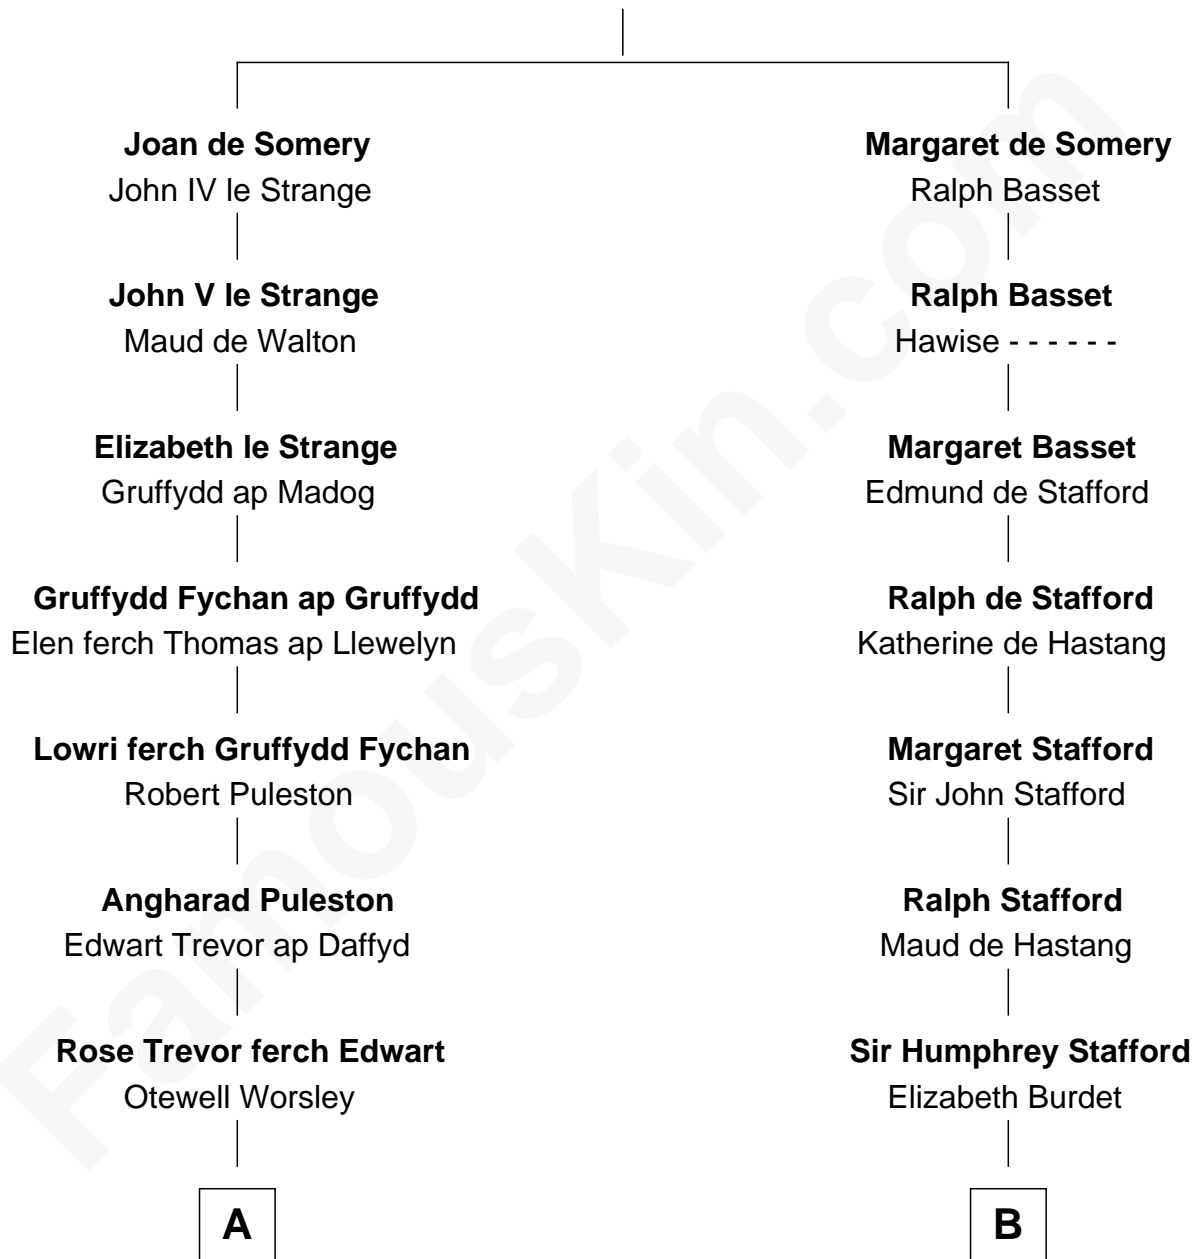

## Relationship Chart of

### Eliphalet Remington

Founder of Remington Arms Company

18th cousin 1 time removed of

### Samuel Ward King

15th Governor of Rhode Island

**Sir Roger de Somery**

Nichole d'Aubenev

**C**

**Elizabeth Kilbourn**  
Eliphalet Remington

**Eliphalet Remington**  
*Founder of Remington Arms Company*

**D**

**Mercy Green**  
John Walton

**Welthian Walton**  
William Borden King

**Samuel Ward King**  
*15th Governor of Rhode Island*

FamousKin.com