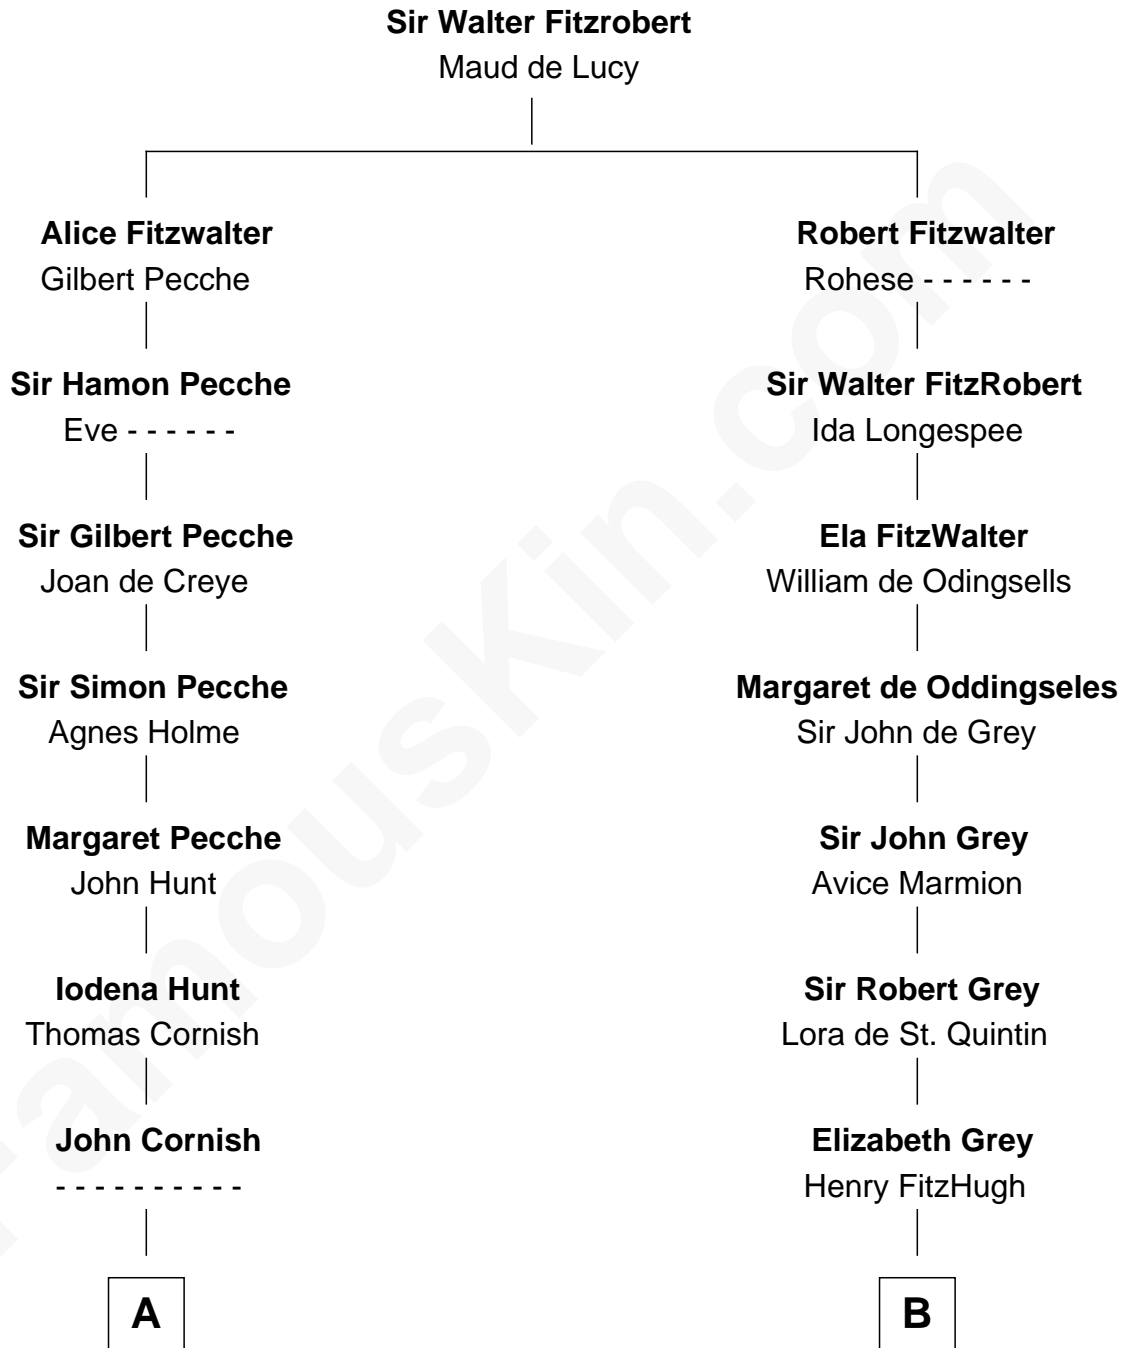

FamousKin.com

Relationship Chart of

Eliphalet Remington

Founder of Remington Arms Company

19th cousin 1 time removed of

Francis Lightfoot Lee

Signer of the Declaration of Independence

C

Sarah Robbins
Elisha Kilbourn

Elizabeth Kilbourn
Eliphalet Remington

Eliphalet Remington
Founder of Remington Arms Company

D

Henry Corbin
Alice Eltonhead

Laetitia Corbin
Richard Lee

Gov. Thomas Lee
Hannah Ludwell