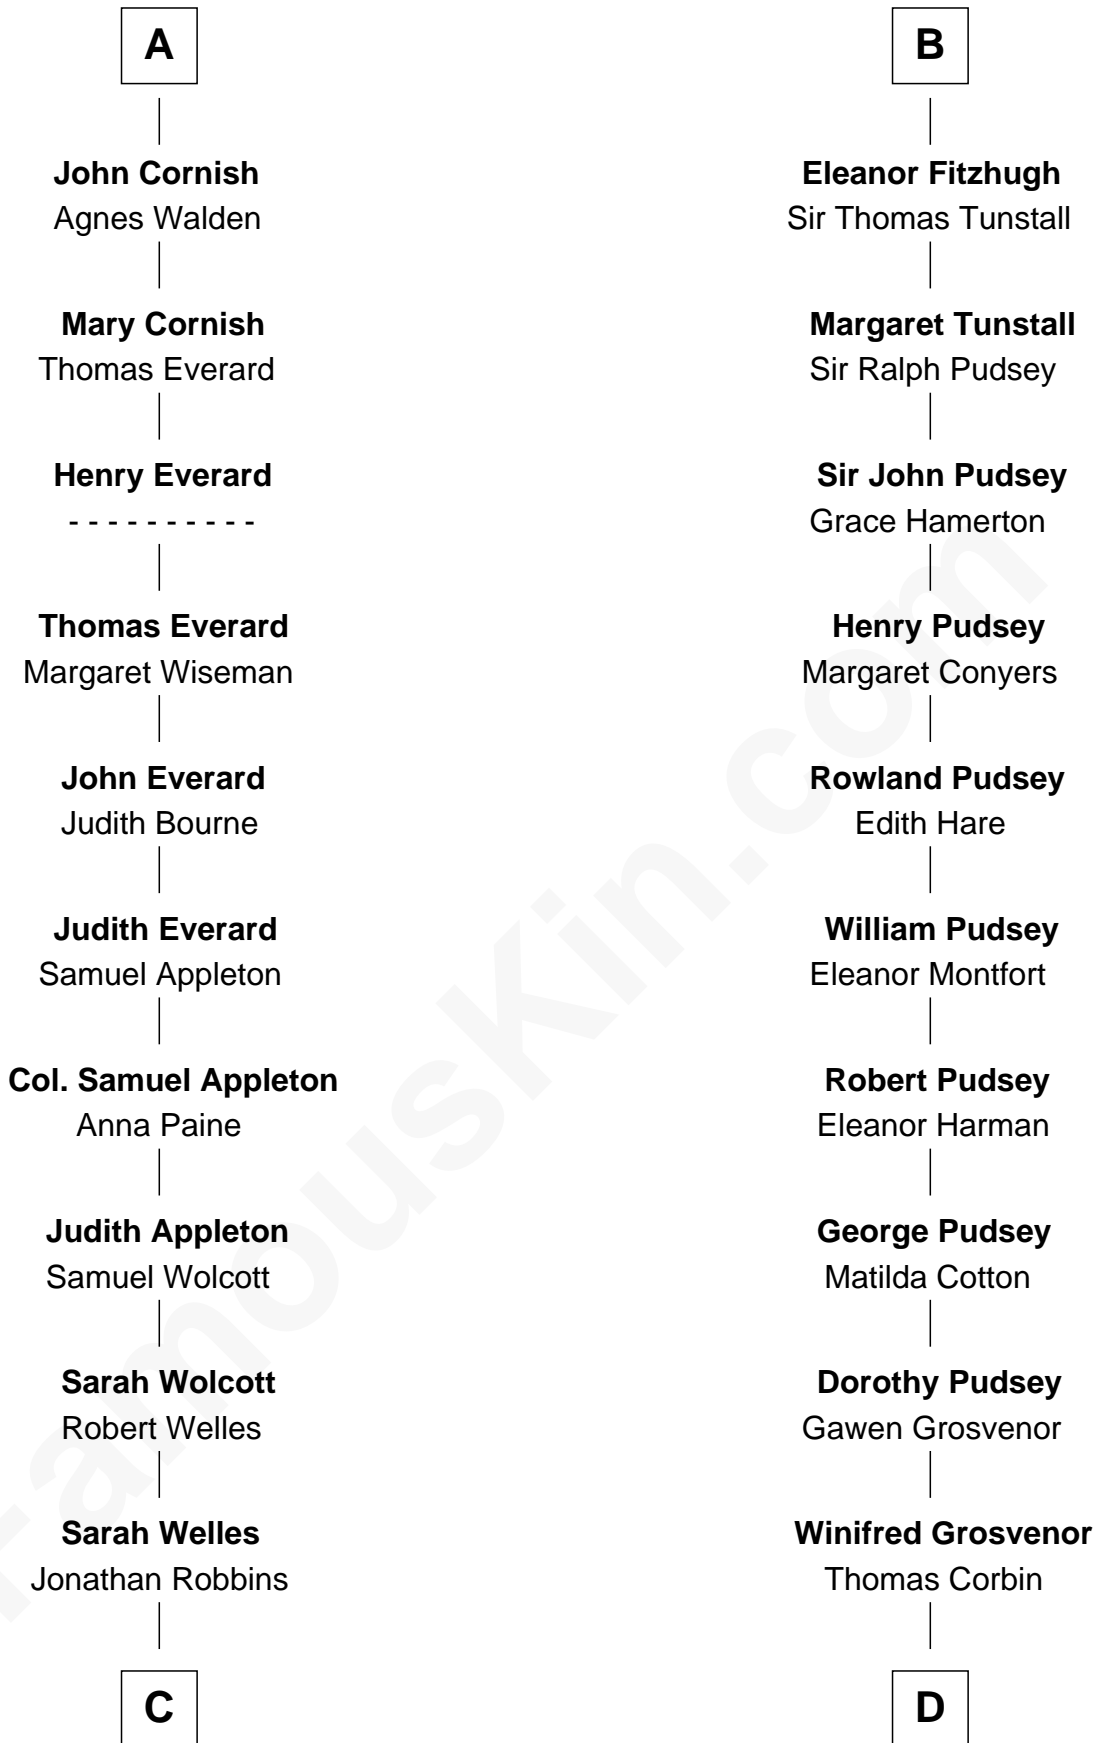

FamousKin.com

Relationship Chart of

Eliphalet Remington

Founder of Remington Arms Company

19th cousin 1 time removed of

Francis Lightfoot Lee

Signer of the Declaration of Independence

C

Sarah Robbins
Elisha Kilbourn

Elizabeth Kilbourn
Eliphalet Remington

Eliphalet Remington
Founder of Remington Arms Company

D

Henry Corbin
Alice Eltonhead

Laetitia Corbin
Richard Lee

Gov. Thomas Lee
Hannah Ludwell