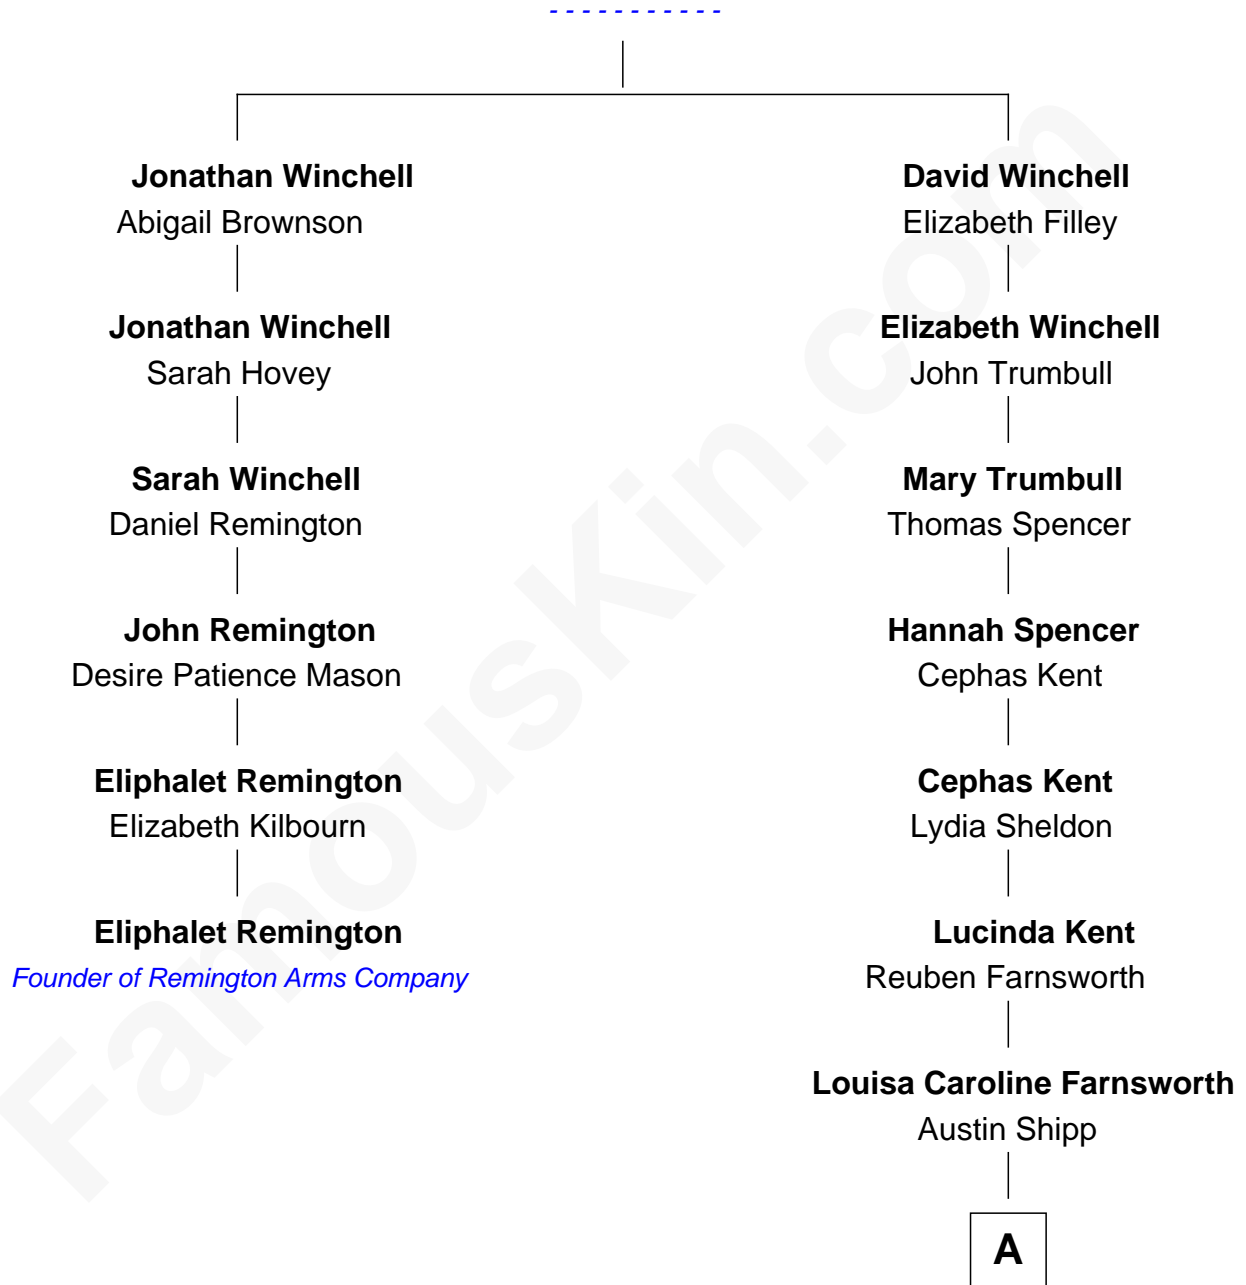

## Relationship Chart of

### Eliphalet Remington

Founder of Remington Arms Company

5th cousin 6 times removed of

**Amy Adams**

Movie Actress

**Robert Winchell**

A

Dr. Milford Bard Shipp

Ellis Reynolds

Olea Shipp

John Hyrum Hill

Olea Lorraine Hill

Frank Ralph Adams

Richard Kent Adams

Kathryn Hicken

Amy Adams