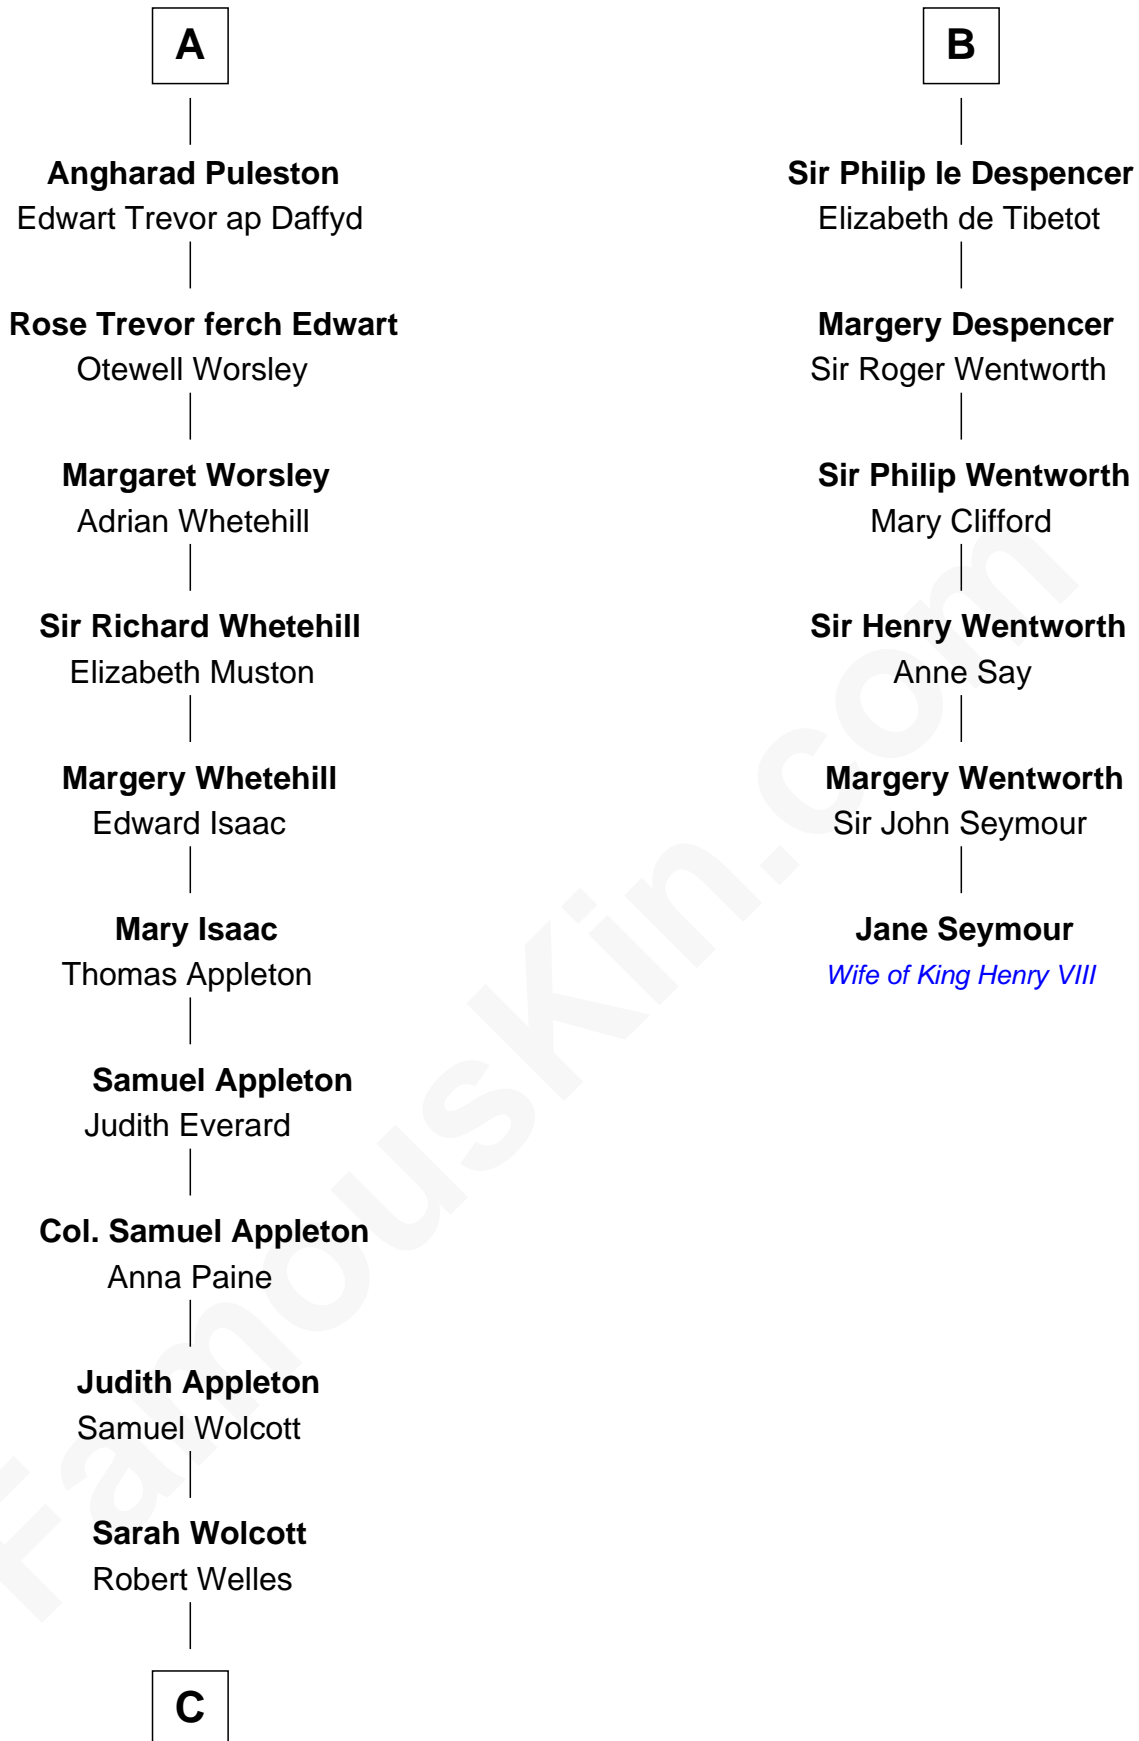

FamousKin.com

Relationship Chart of

Eliphalet Remington

Founder of Remington Arms Company

12th cousin 8 times removed of

Jane Seymour

3rd Wife of King Henry VIII

C

—
Sarah Welles
Jonathan Robbins

—
Sarah Robbins
Elisha Kilbourn

—
Elizabeth Kilbourn
Eliphalet Remington

—
Eliphalet Remington
Founder of Remington Arms Company

FamousKin.com