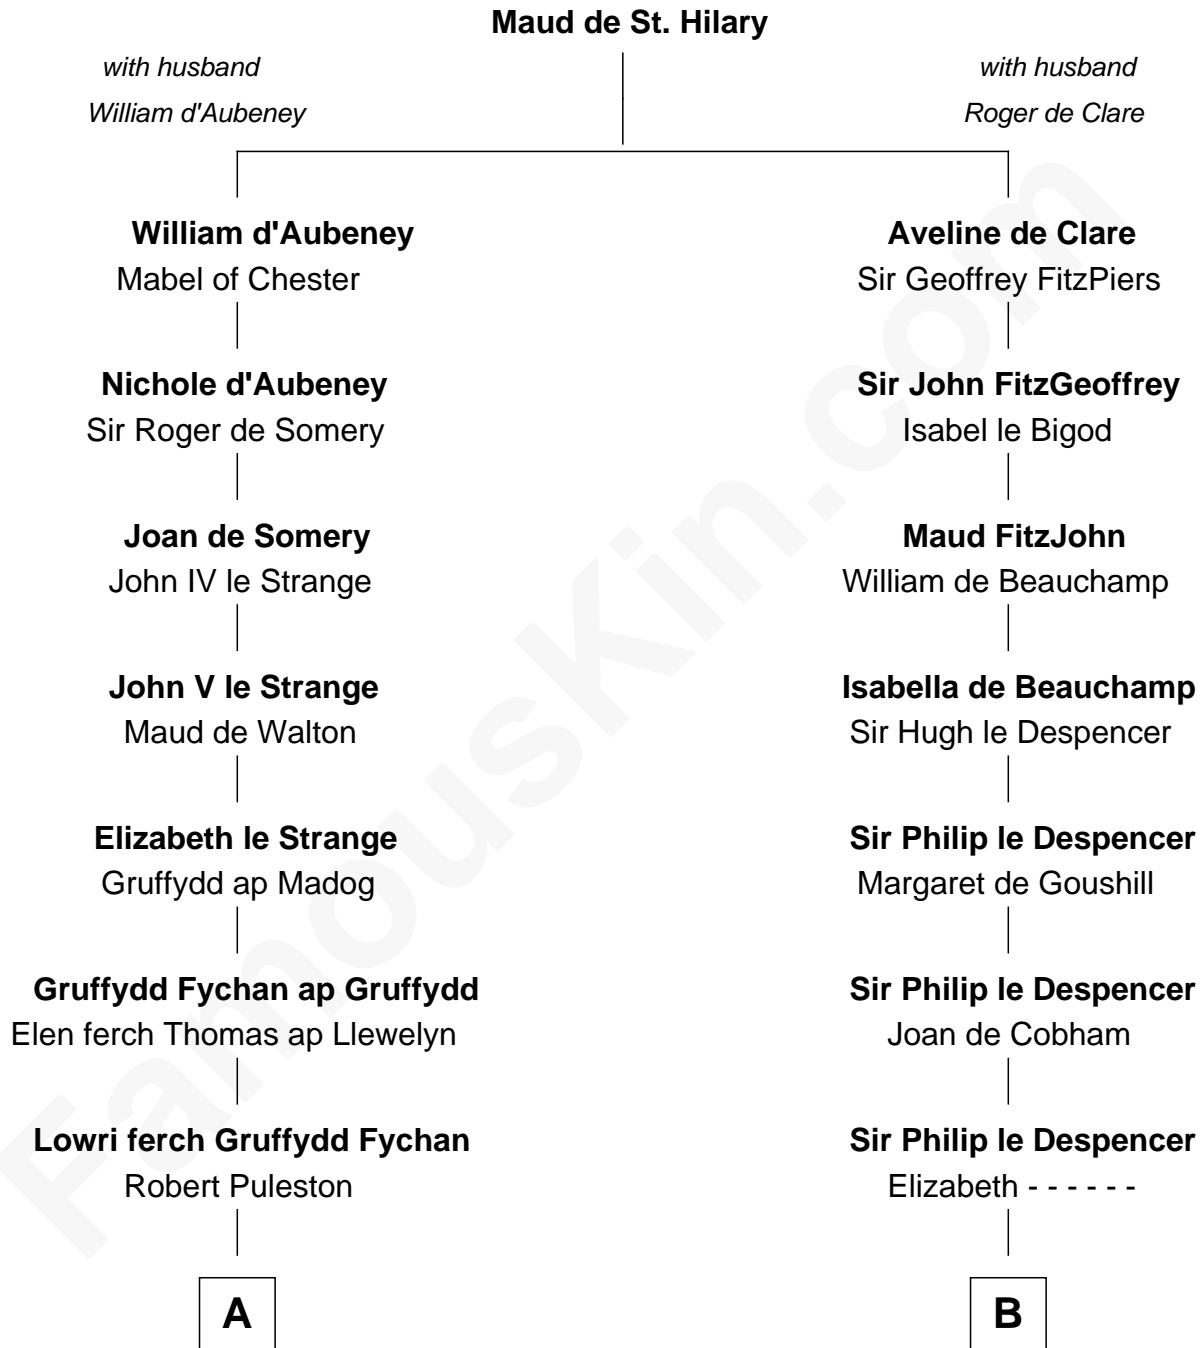

FamousKin.com

Relationship Chart of

Eliphalet Remington

Founder of Remington Arms Company

12th cousin 8 times removed of

Jane Seymour

3rd Wife of King Henry VIII

C

—
Sarah Welles
Jonathan Robbins

—
Sarah Robbins
Elisha Kilbourn

—
Elizabeth Kilbourn
Eliphalet Remington

—
Eliphalet Remington
Founder of Remington Arms Company

FamousKin.com