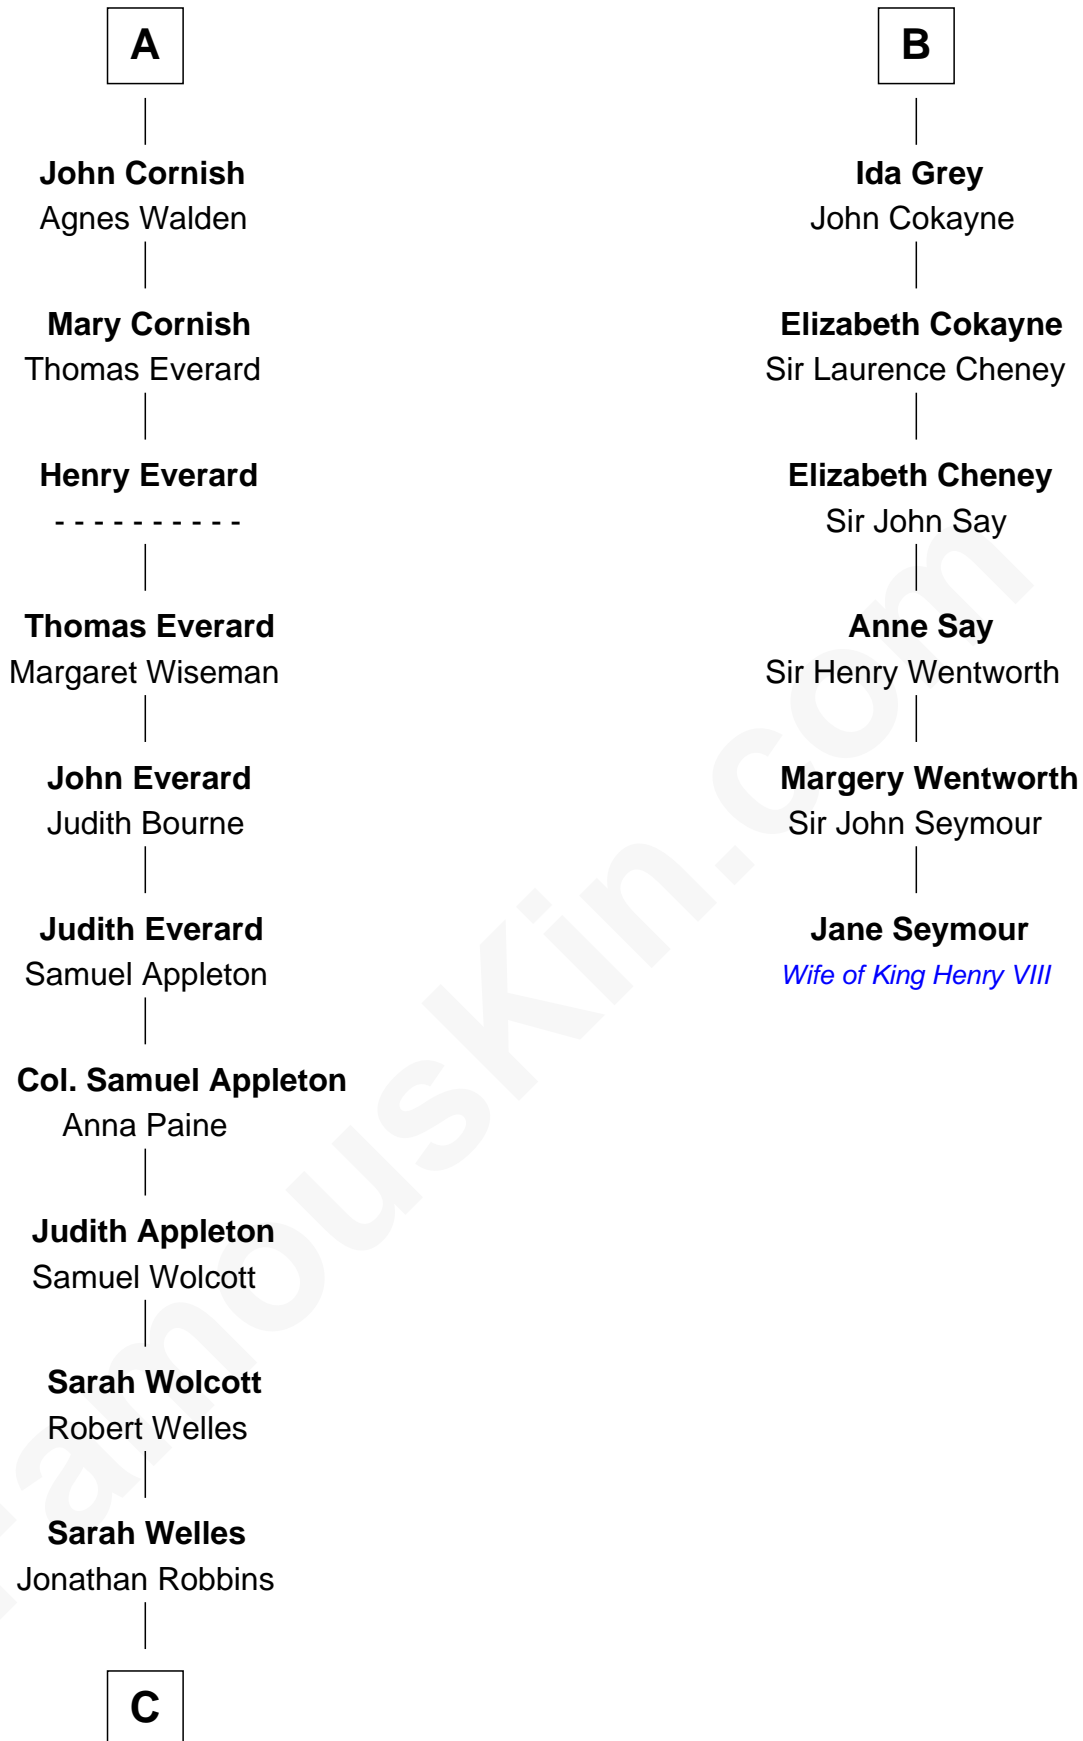

## Relationship Chart of

### Eliphalet Remington

Founder of Remington Arms Company

12th cousin 7 times removed of

**Jane Seymour**

3rd Wife of King Henry VIII

**C**

—  
**Sarah Robbins**  
Elisha Kilbourn

—  
**Elizabeth Kilbourn**  
Eliphalet Remington