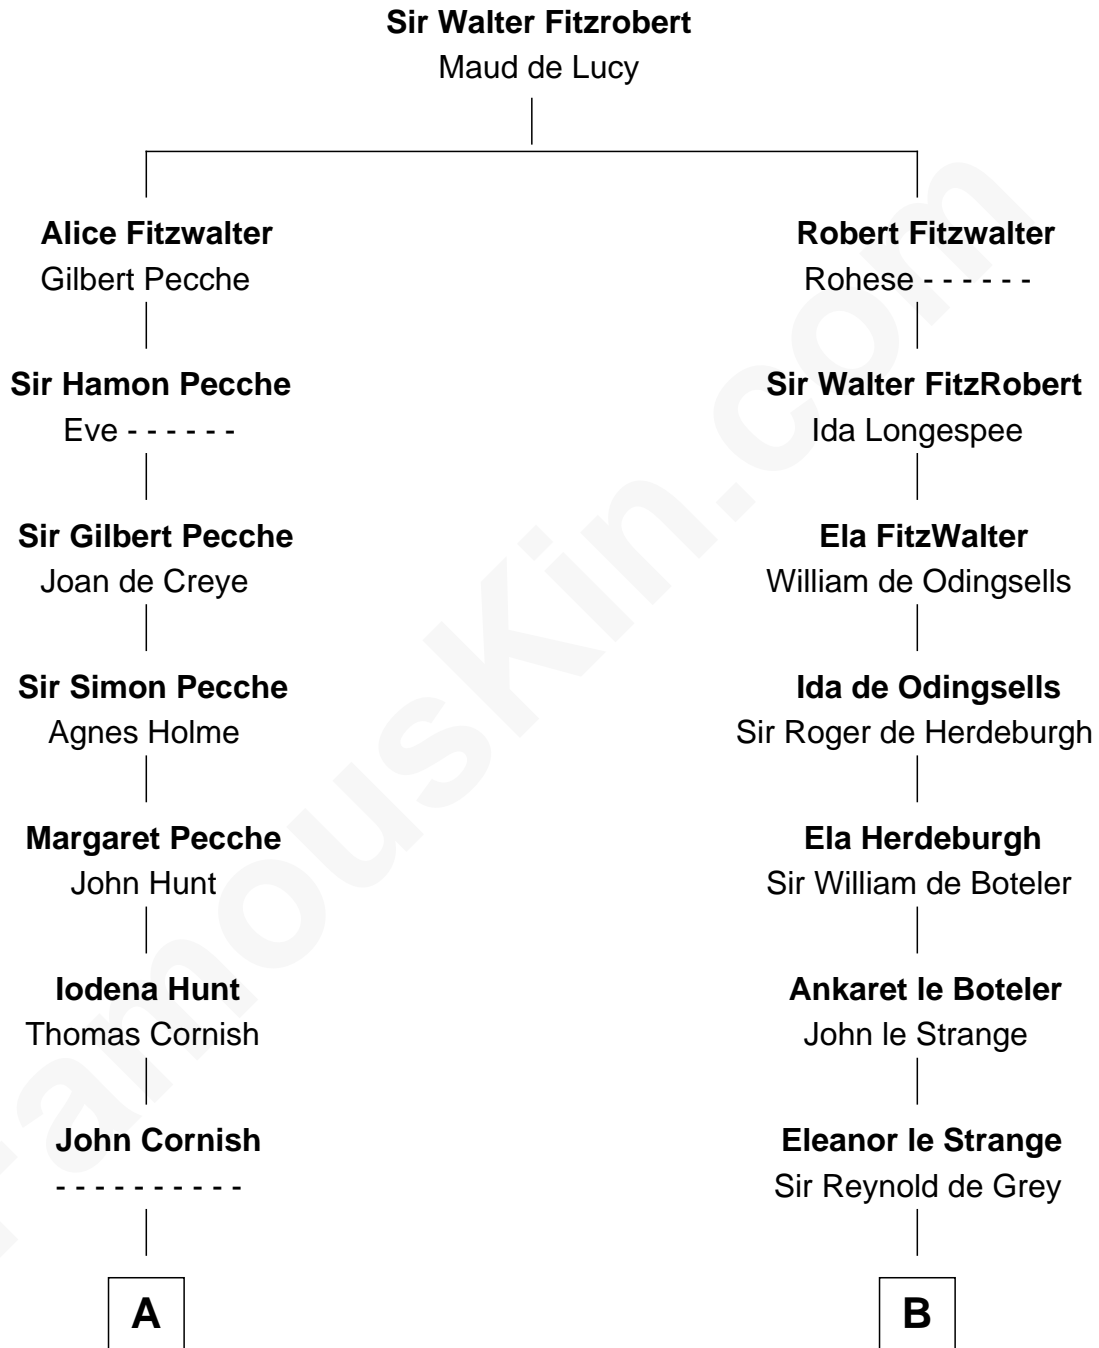

## Relationship Chart of

### Eliphalet Remington

Founder of Remington Arms Company

12th cousin 7 times removed of

**Jane Seymour**

3rd Wife of King Henry VIII

**C**

—  
**Sarah Robbins**  
Elisha Kilbourn

—  
**Elizabeth Kilbourn**  
Eliphalet Remington