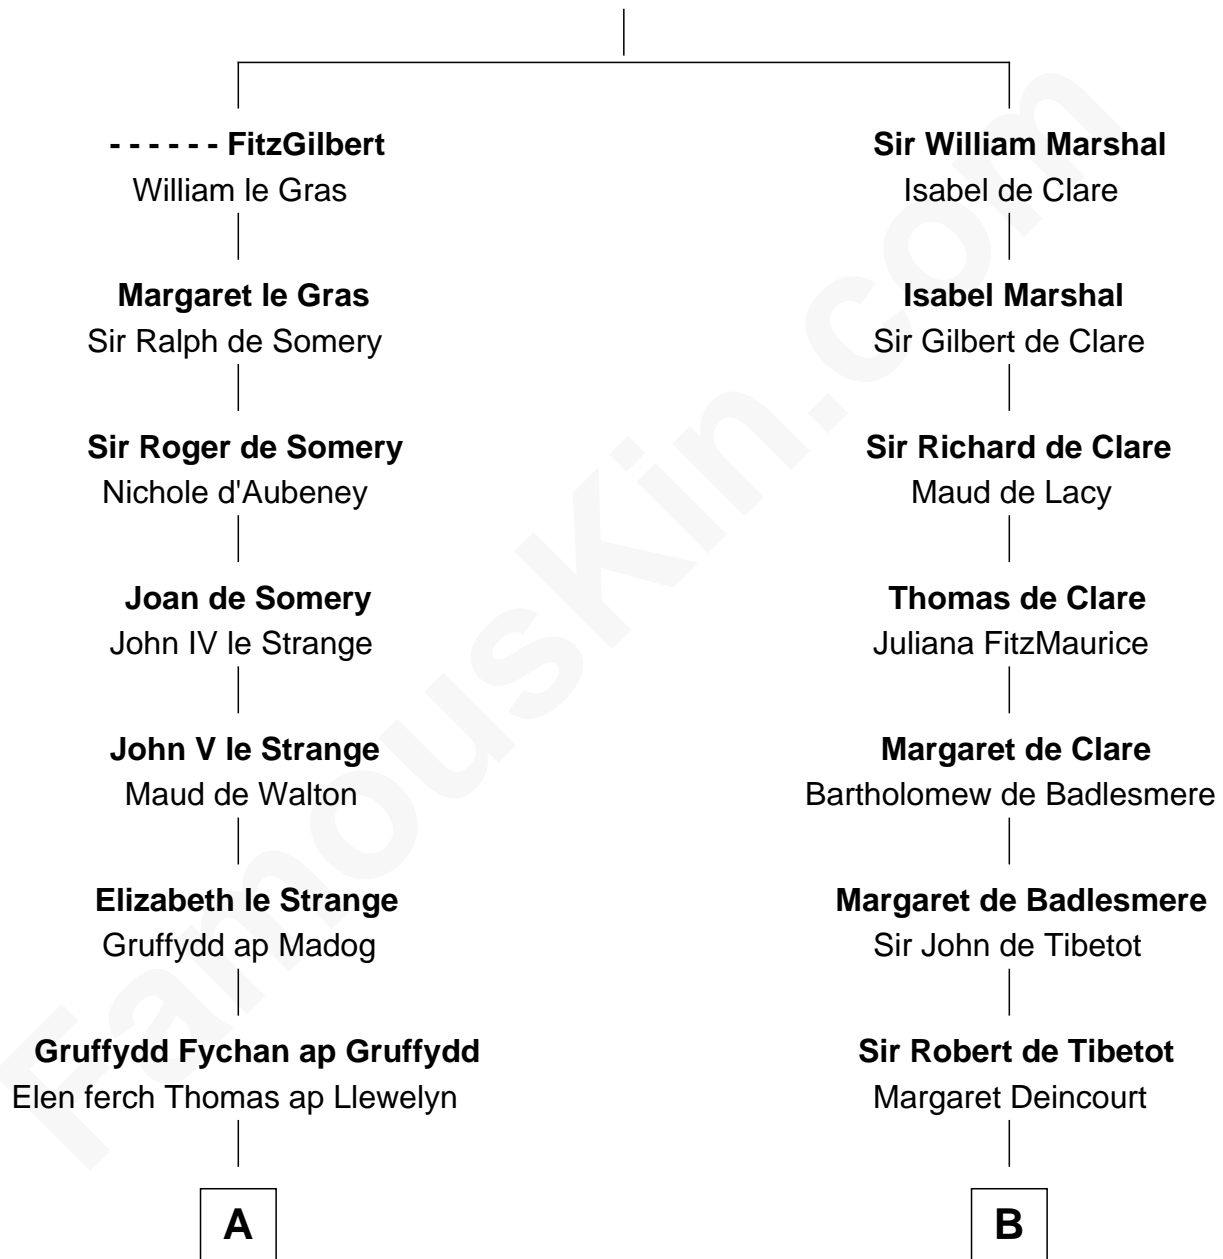

FamousKin.com

Relationship Chart of

Eliphalet Remington

Founder of Remington Arms Company

12th cousin 9 times removed of

Jane Seymour

3rd Wife of King Henry VIII

John FitzGilbert
Sybilla of Salisbury

C

—
Sarah Wolcott

Robert Welles

—
Sarah Welles

Jonathan Robbins

—
Sarah Robbins

Elisha Kilbourn

—
Elizabeth Kilbourn