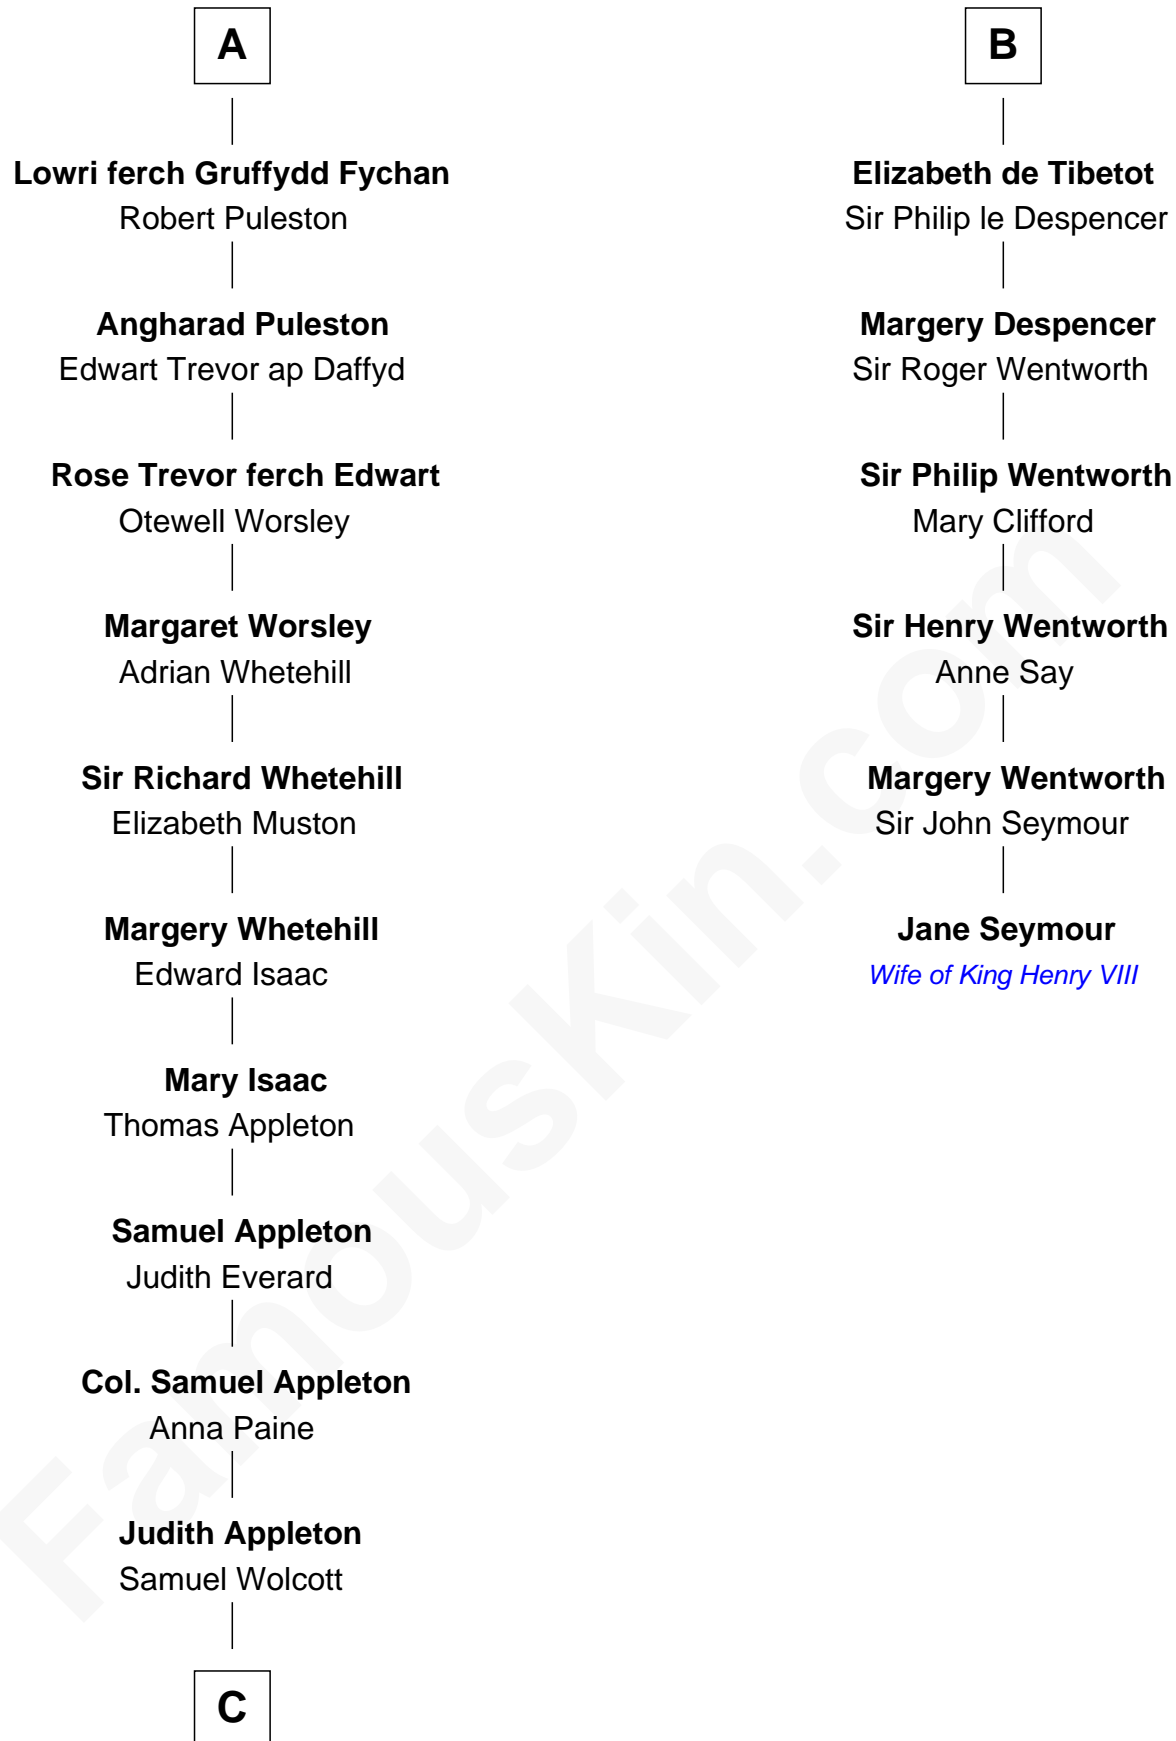

FamousKin.com

Relationship Chart of

Eliphalet Remington

Founder of Remington Arms Company

12th cousin 9 times removed of

Jane Seymour

3rd Wife of King Henry VIII

John FitzGilbert
Sybilla of Salisbury

C

—
Sarah Wolcott

Robert Welles

—
Sarah Welles

Jonathan Robbins

—
Sarah Robbins

Elisha Kilbourn

—
Elizabeth Kilbourn