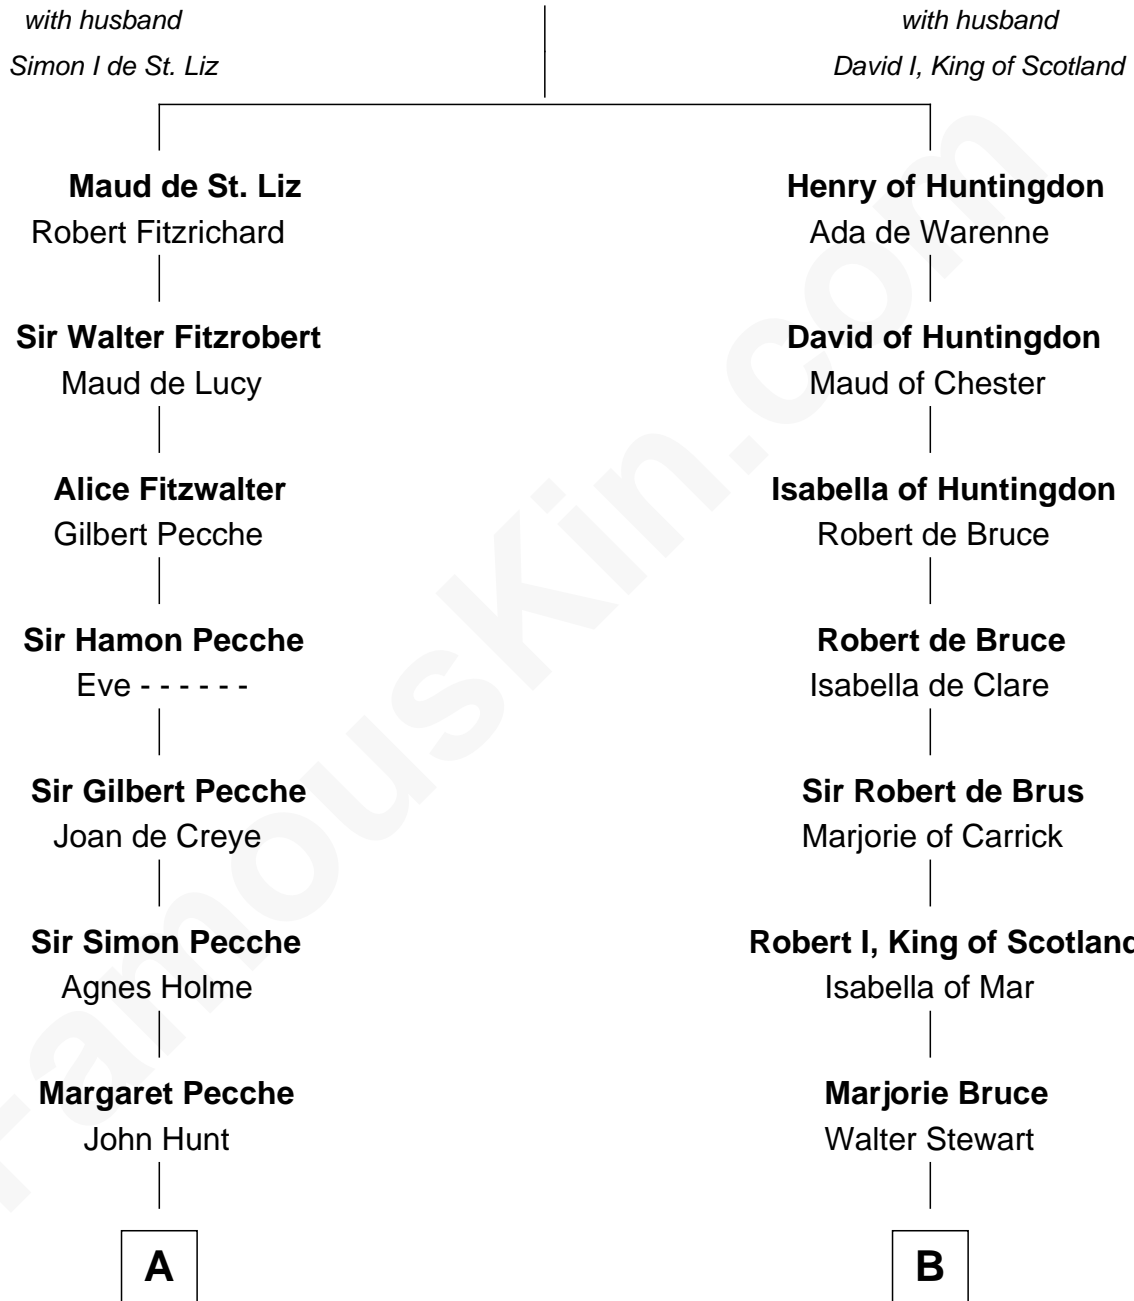

Maud of Northumberland