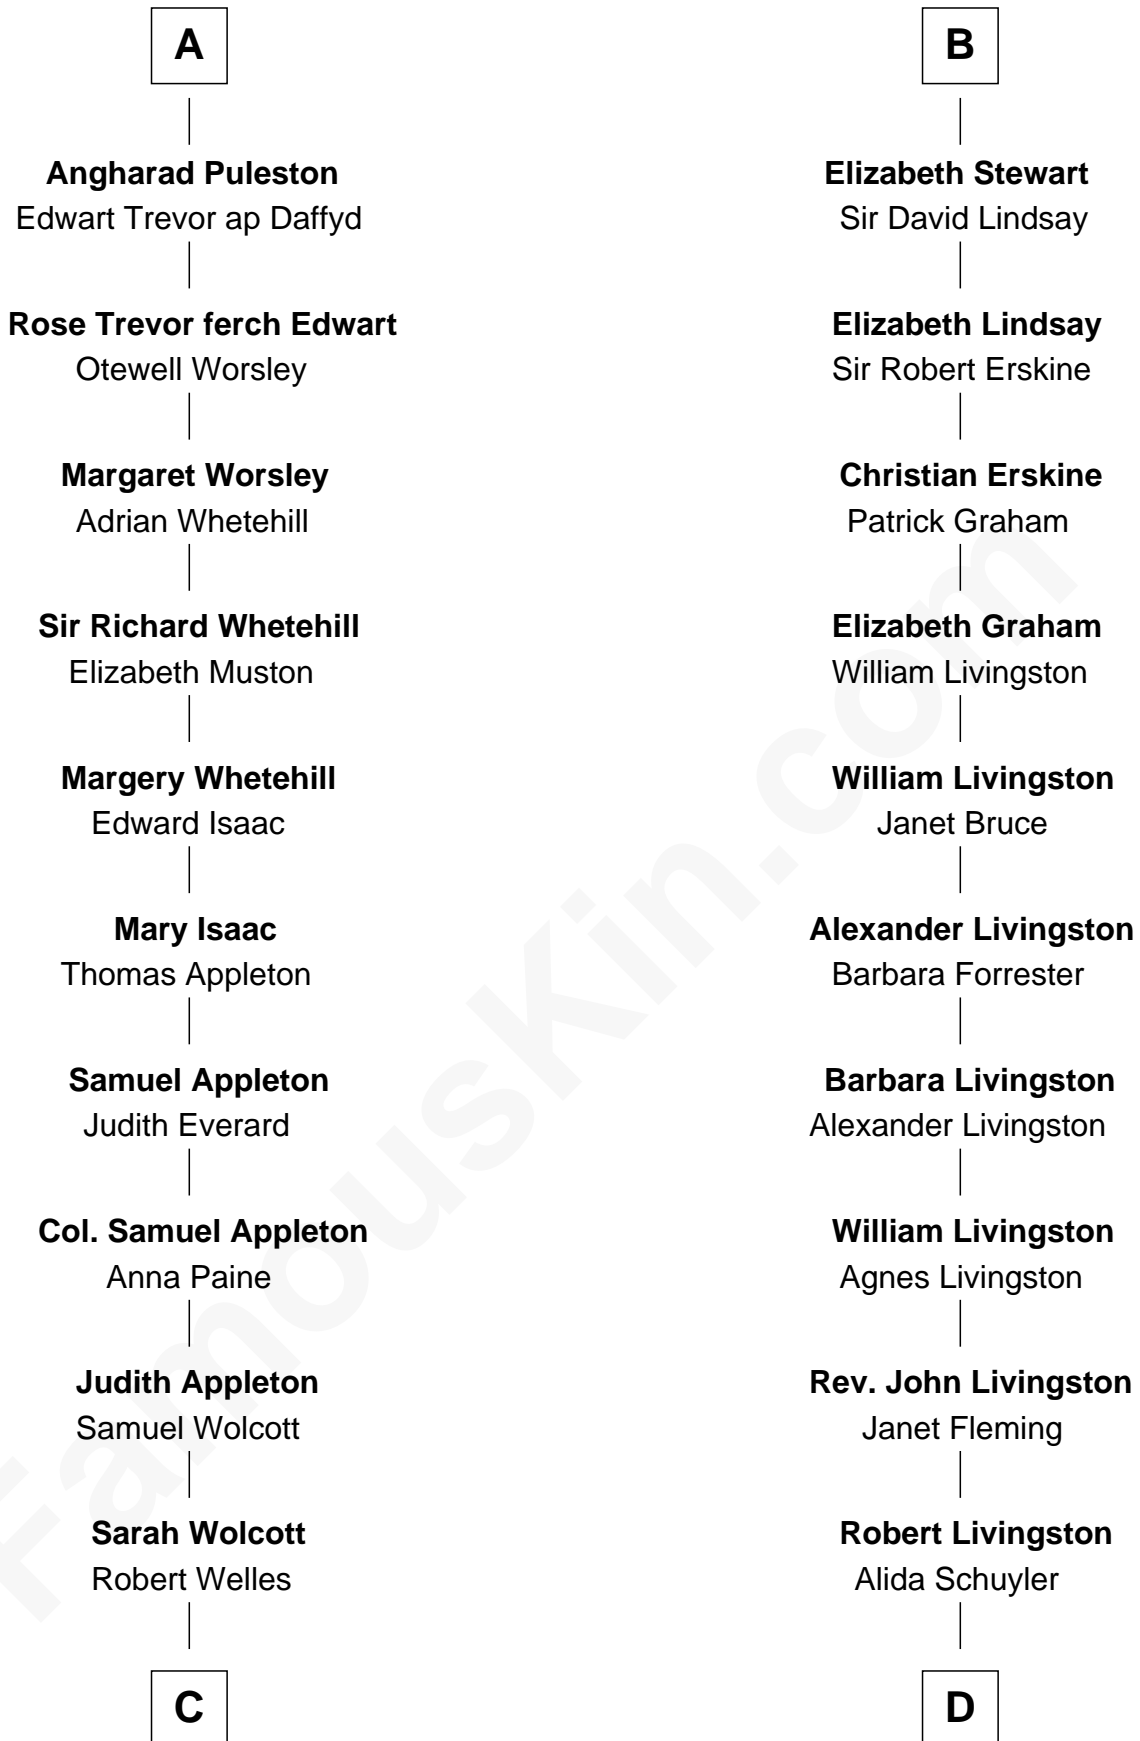

FamousKin.com

Relationship Chart of

Eliphalet Remington

Founder of Remington Arms Company

20th cousin of

Hamilton Fish

26th U.S. Secretary of State

Hugh de Kevelioc
Bertrade de Montfort

C

Sarah Welles
Jonathan Robbins

Sarah Robbins
Elisha Kilbourn

Elizabeth Kilbourn
Eliphalet Remington

Eliphalet Remington
Founder of Remington Arms Company

D

Gilbert Robert Livingston
Cornelia Beekman

Margaret Livingston
Petrus Stuyvesant