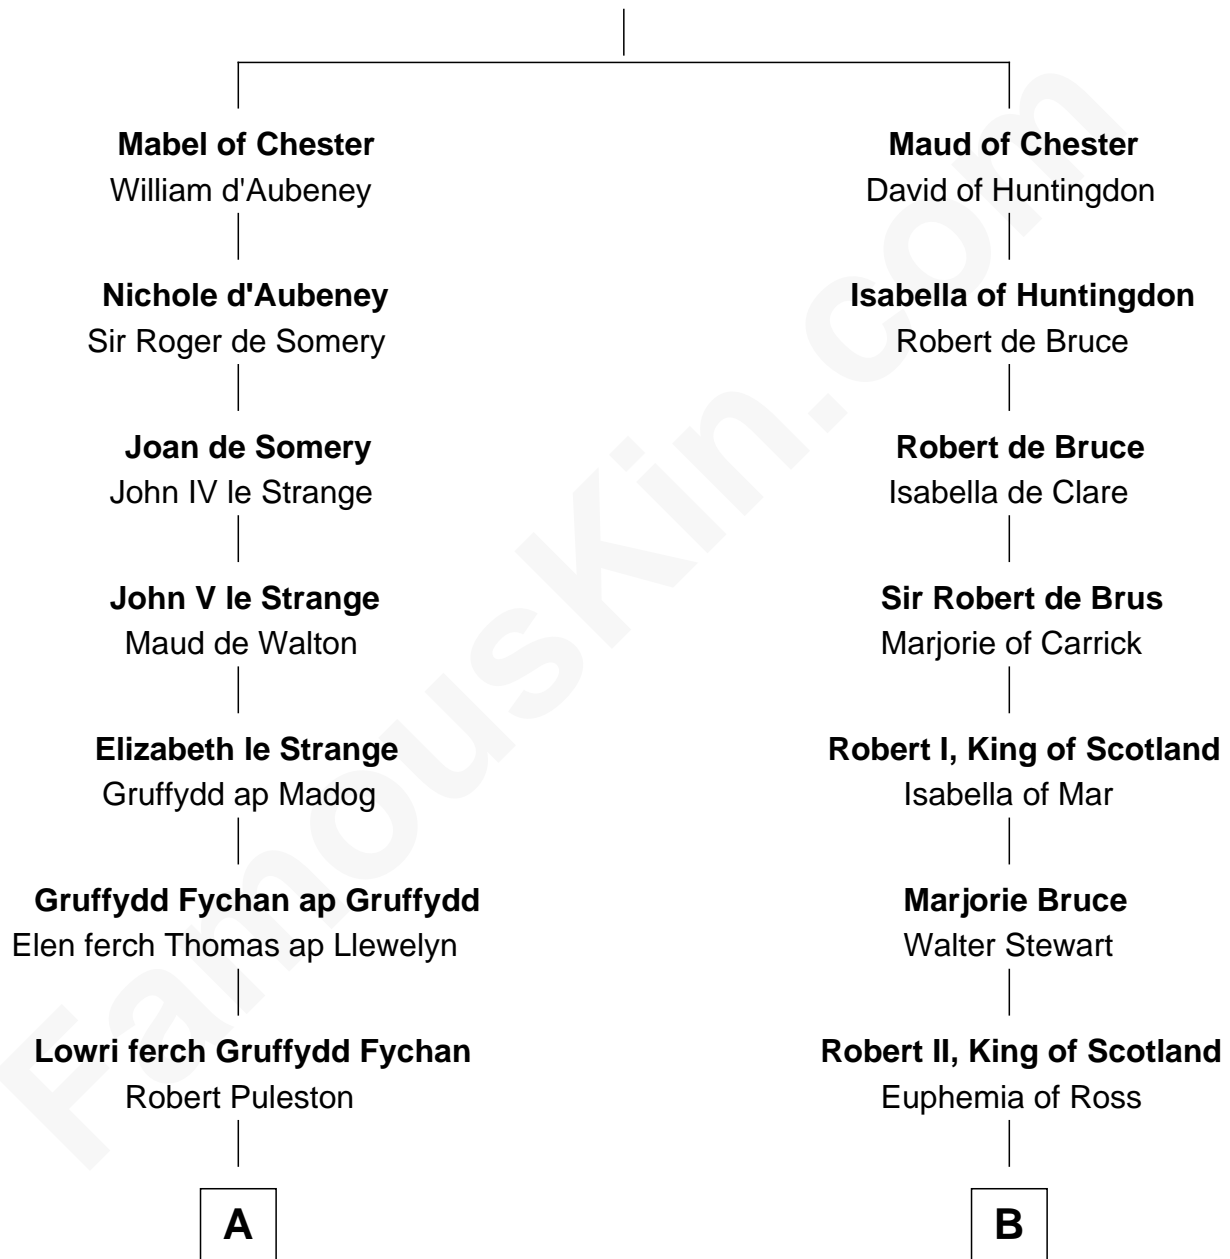

FamousKin.com

Relationship Chart of

Eliphalet Remington

Founder of Remington Arms Company

20th cousin of

Hamilton Fish

26th U.S. Secretary of State

Hugh de Kevelioc
Bertrade de Montfort

C

Sarah Welles
Jonathan Robbins

Sarah Robbins
Elisha Kilbourn

Elizabeth Kilbourn
Eliphalet Remington

Eliphalet Remington
Founder of Remington Arms Company

D

Gilbert Robert Livingston
Cornelia Beekman

Margaret Livingston
Petrus Stuyvesant