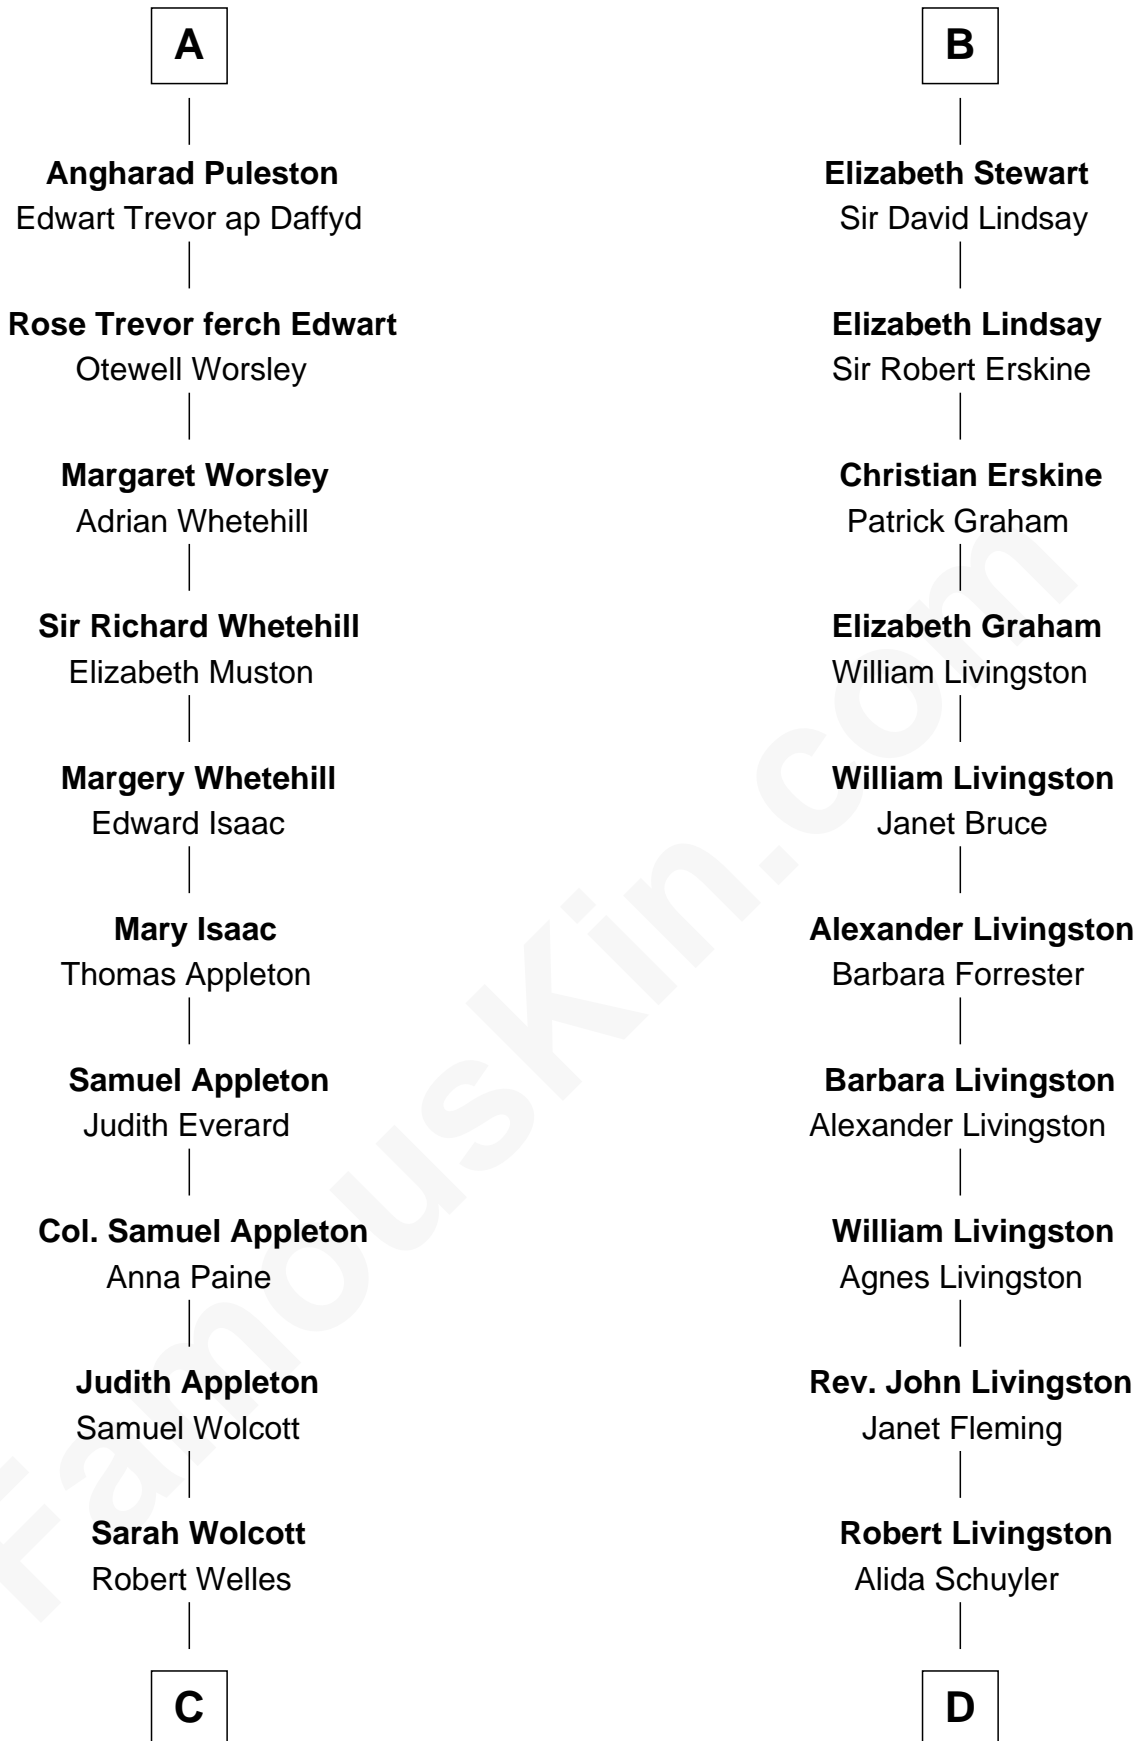

## Relationship Chart of

### Eliphalet Remington

Founder of Remington Arms Company

20th cousin of

### Hamilton Fish

26th U.S. Secretary of State

**C**

**Sarah Welles**  
Jonathan Robbins

**Sarah Robbins**  
Elisha Kilbourn

**Elizabeth Kilbourn**  
Eliphalet Remington

**Eliphalet Remington**  
*Founder of Remington Arms Company*