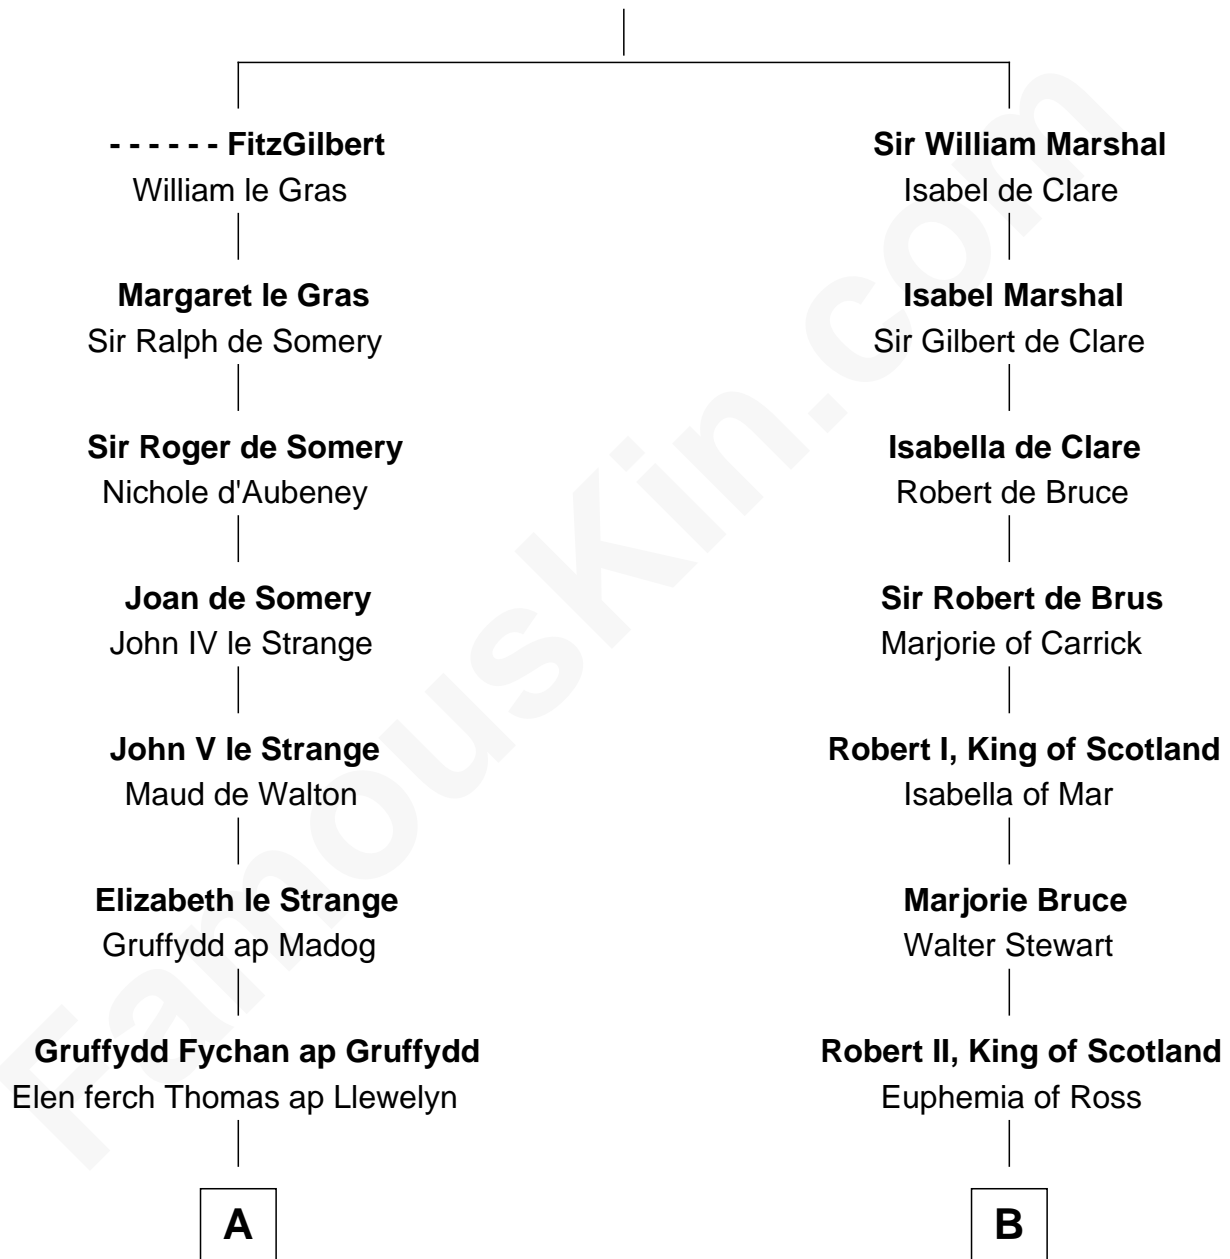

FamousKin.com

Relationship Chart of

Eliphalet Remington

Founder of Remington Arms Company

20th cousin 1 time removed of

Hamilton Fish

26th U.S. Secretary of State

John FitzGilbert
Sybilla of Salisbury

C

Sarah Wolcott
Robert Welles

Sarah Welles
Jonathan Robbins

Sarah Robbins
Elisha Kilbourn

Elizabeth Kilbourn
Eliphalet Remington

Eliphalet Remington
Founder of Remington Arms Company

D

Gilbert Robert Livingston
Cornelia Beekman