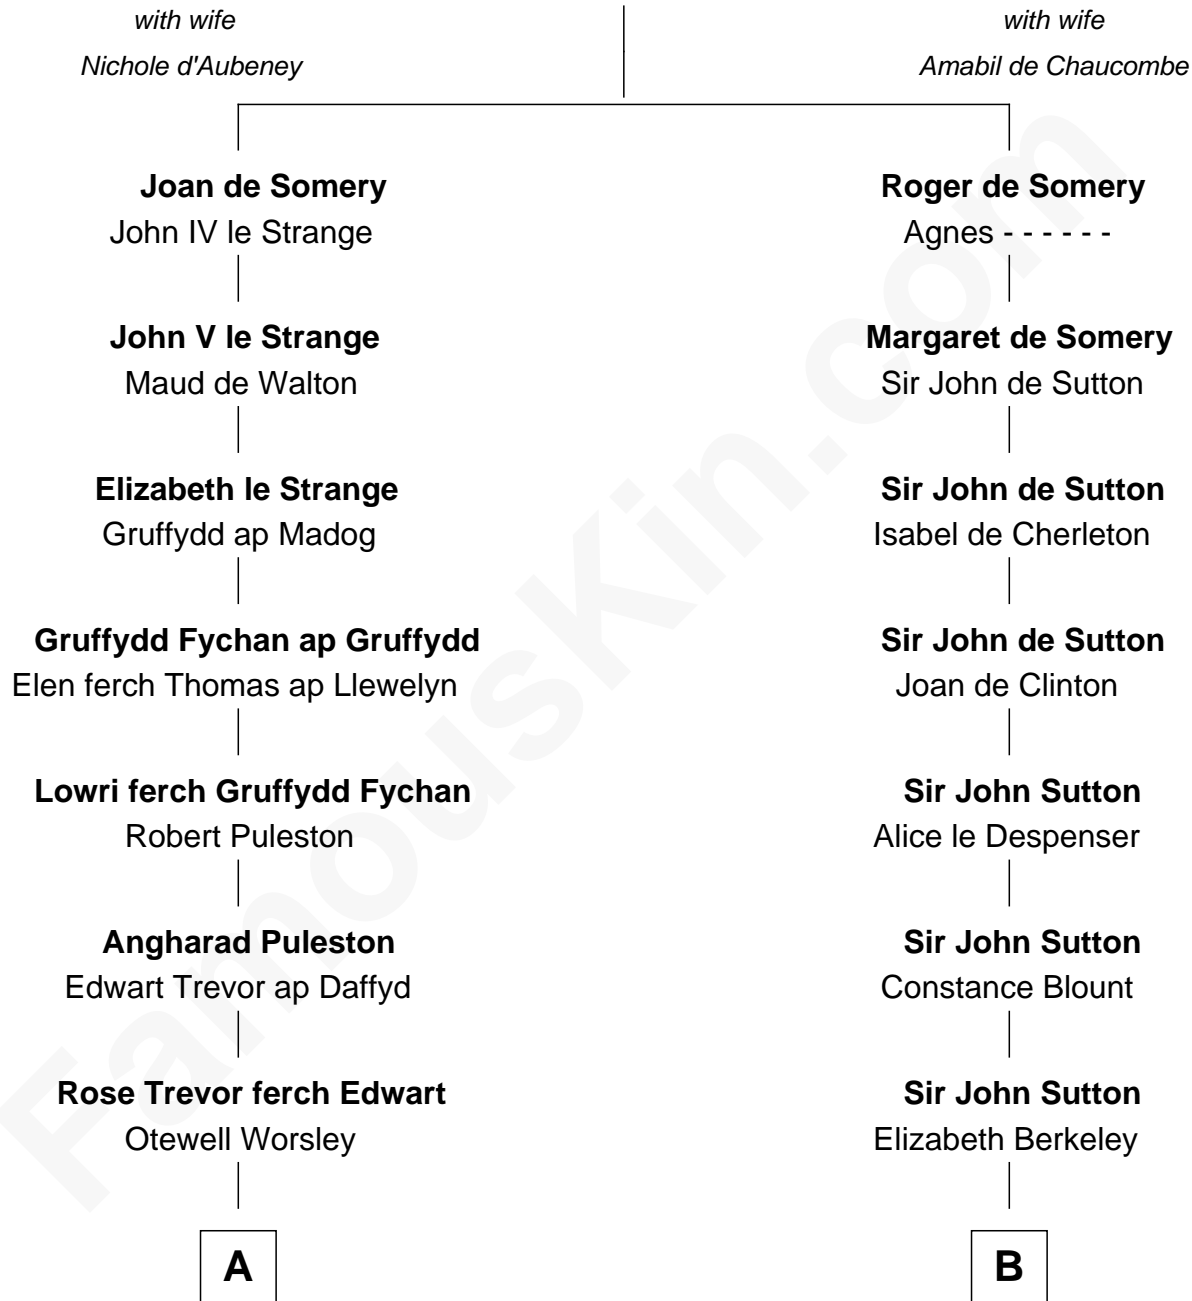

## Relationship Chart of

### Eliphalet Remington

Founder of Remington Arms Company

18th cousin 2 times removed of

**J.P. Morgan, Jr.**

American Banker and Philanthropist

### Sir Roger de Somery

**C**

**Elizabeth Kilbourn**  
Eliphalet Remington

**Eliphalet Remington**  
*Founder of Remington Arms Company*

**D**

**William Gedney Tracy**  
Rachel Huntington

**Charles F. Tracy**  
Louisa Kirkland