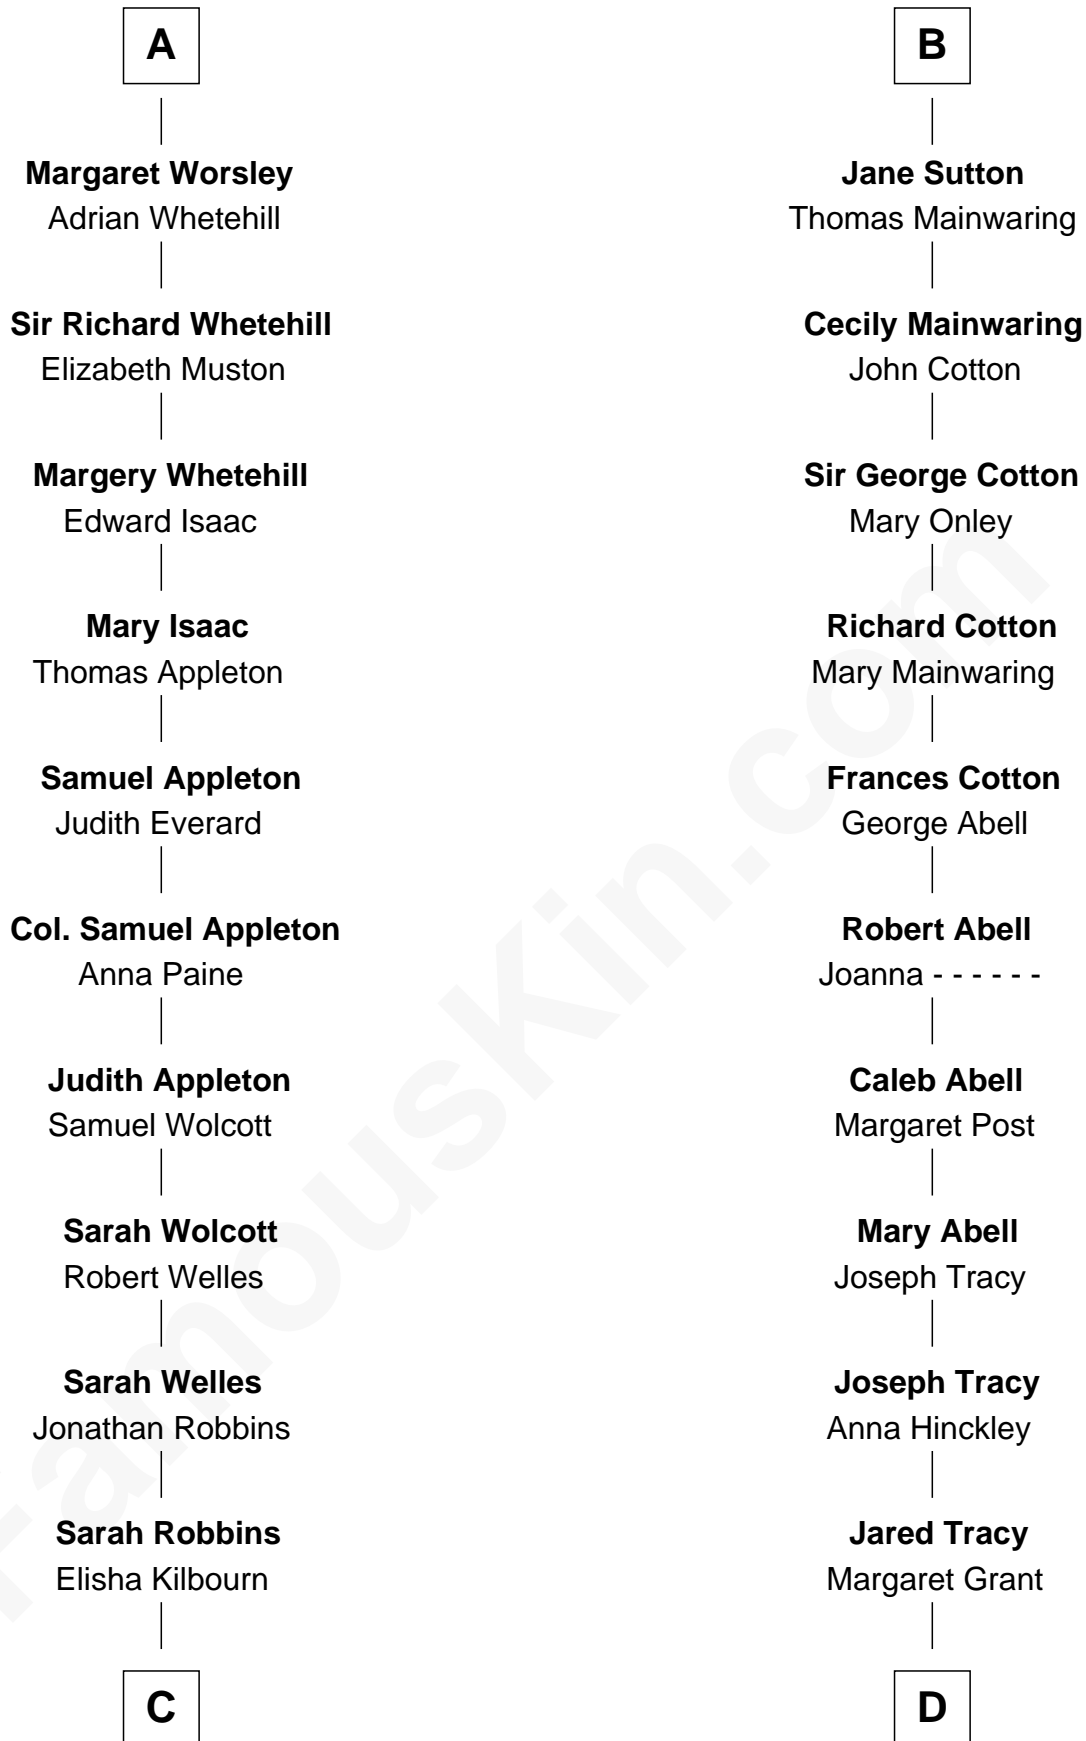

## Relationship Chart of

### Eliphalet Remington

Founder of Remington Arms Company

18th cousin 2 times removed of

**J.P. Morgan, Jr.**

American Banker and Philanthropist

### Sir Roger de Somery

**C**

**Elizabeth Kilbourn**  
Eliphalet Remington

**Eliphalet Remington**  
*Founder of Remington Arms Company*

**D**

**William Gedney Tracy**  
Rachel Huntington

**Charles F. Tracy**  
Louisa Kirkland