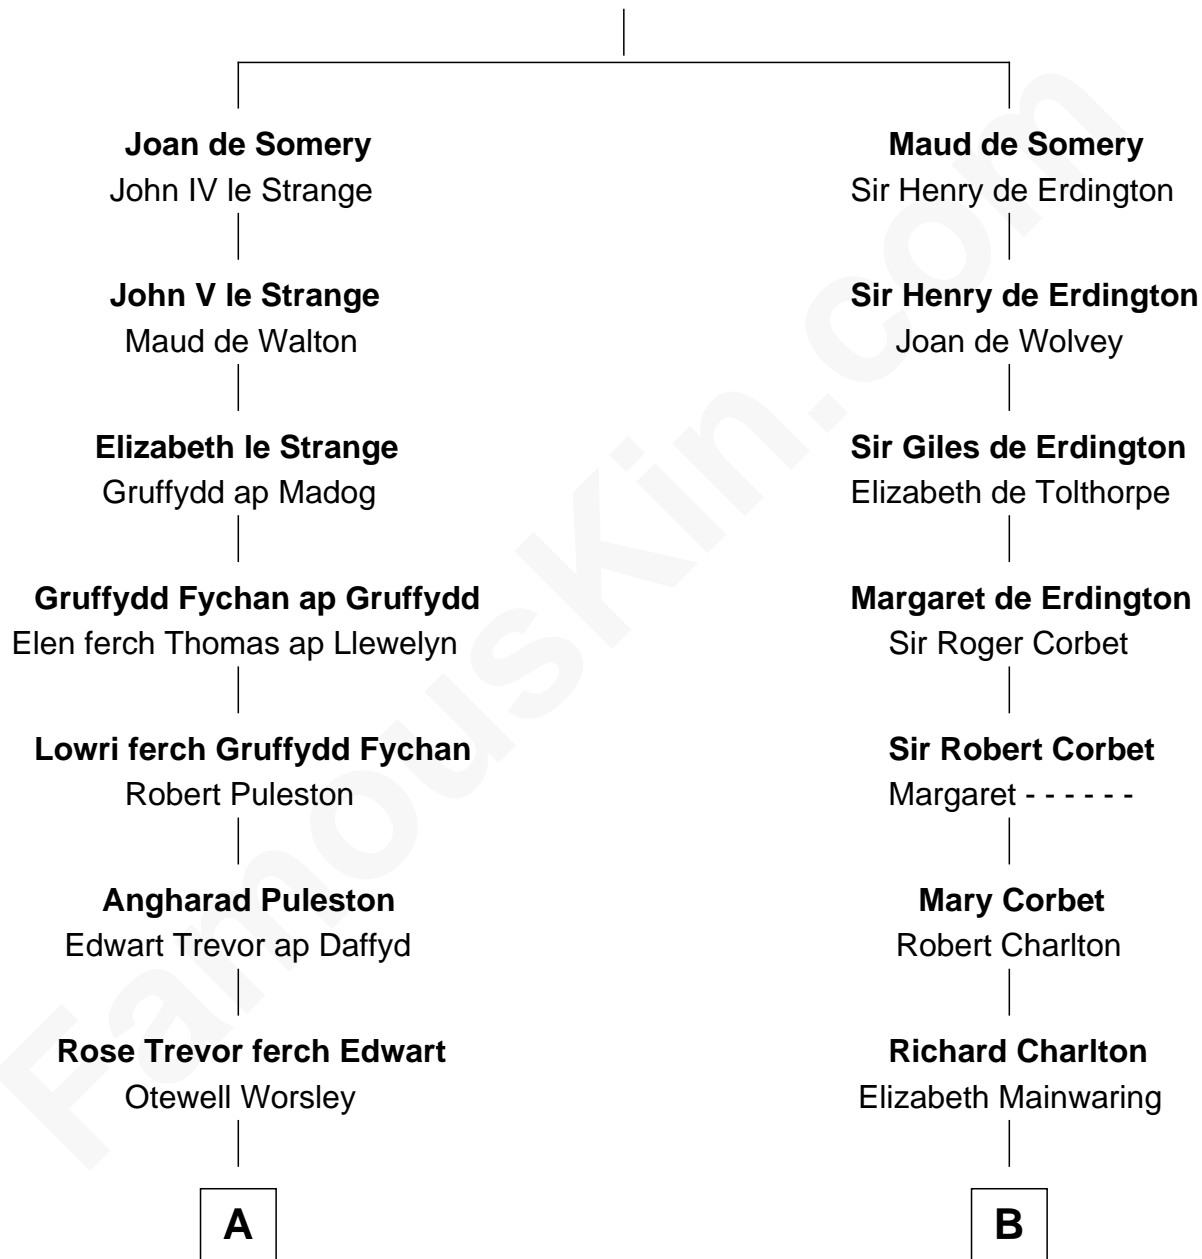

FamousKin.com

Relationship Chart of

Eliphalet Remington

Founder of Remington Arms Company

18th cousin 1 time removed of

Fitzhugh Lee

40th Governor of Virginia

Sir Roger de Somery

Nichole d'Aubenev

C

Elizabeth Kilbourn
Eliphalet Remington

Eliphalet Remington
Founder of Remington Arms Company

D

Maj. Gen. Henry Lee
Anne Hill Carter

Sydney Smith Lee
Anna Maria Mason

Fitzhugh Lee
40th Governor of Virginia