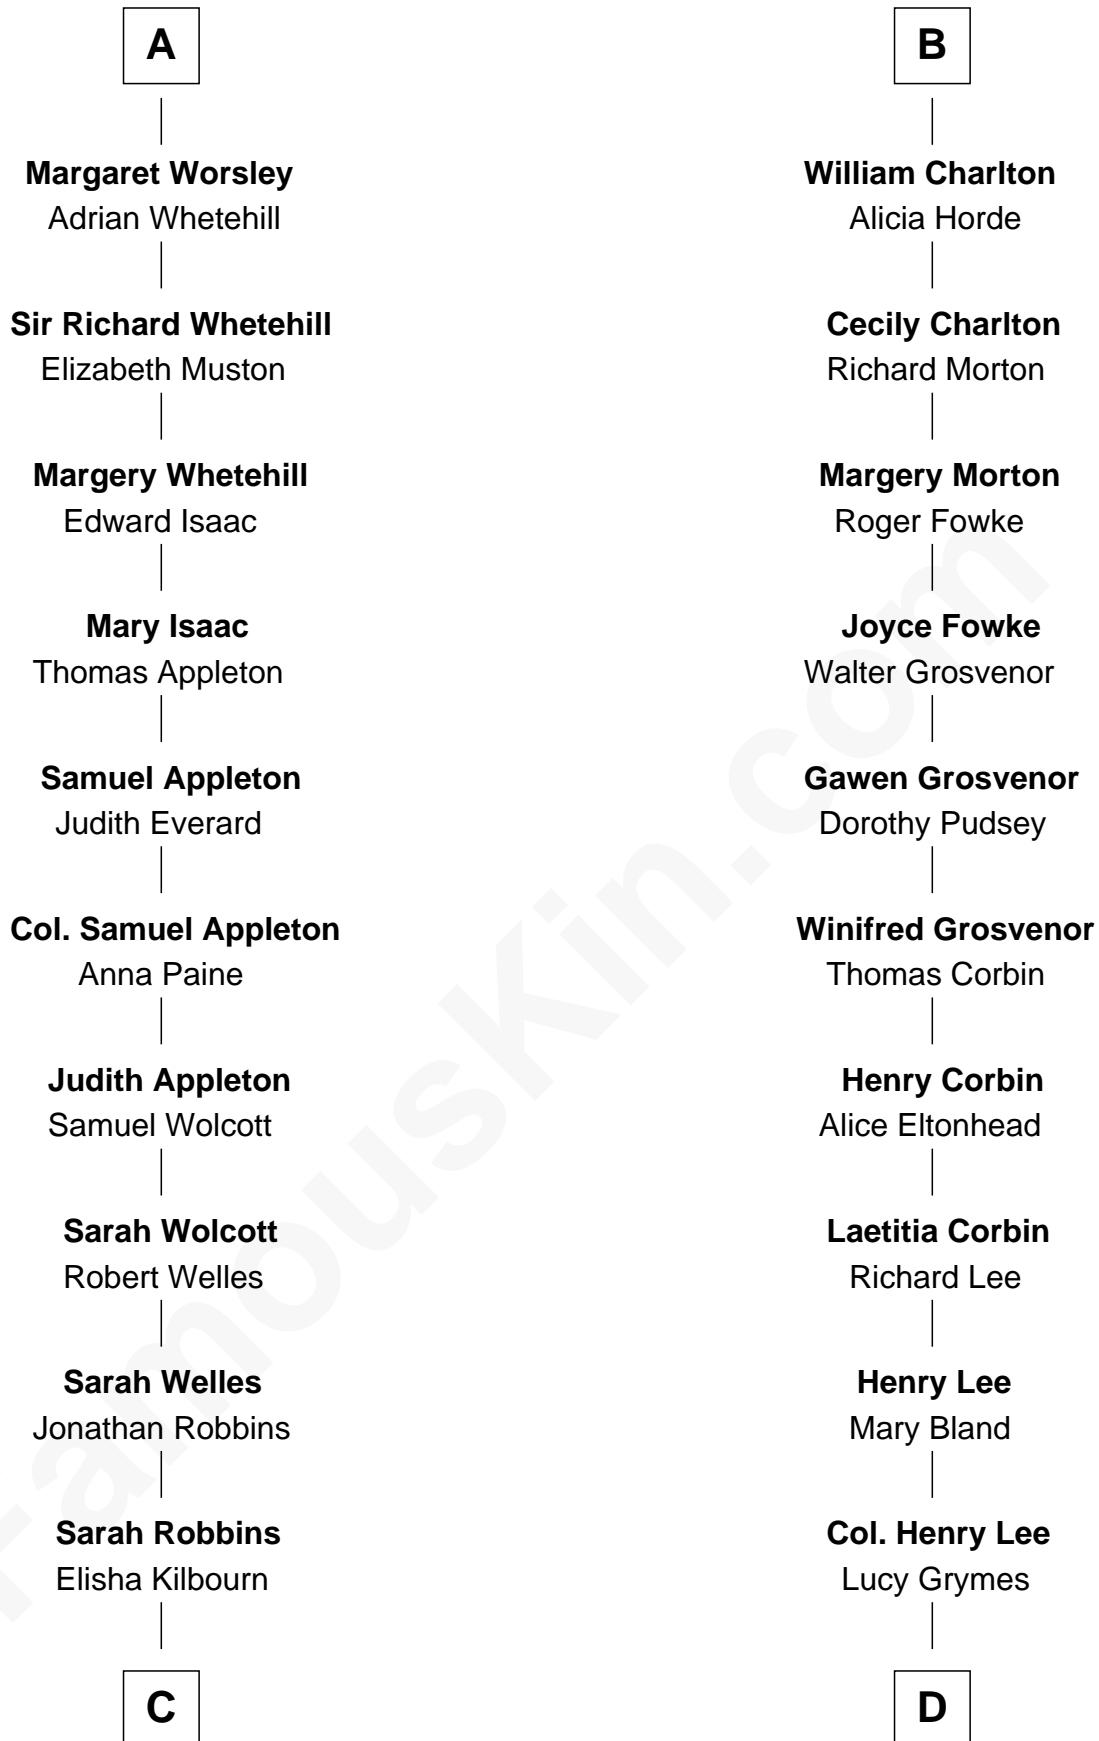

FamousKin.com

Relationship Chart of

Eliphalet Remington

Founder of Remington Arms Company

18th cousin 1 time removed of

Fitzhugh Lee

40th Governor of Virginia

Sir Roger de Somery

Nichole d'Aubenev

C

Elizabeth Kilbourn
Eliphalet Remington

Eliphalet Remington
Founder of Remington Arms Company

D

Maj. Gen. Henry Lee
Anne Hill Carter

Sydney Smith Lee
Anna Maria Mason

Fitzhugh Lee
40th Governor of Virginia