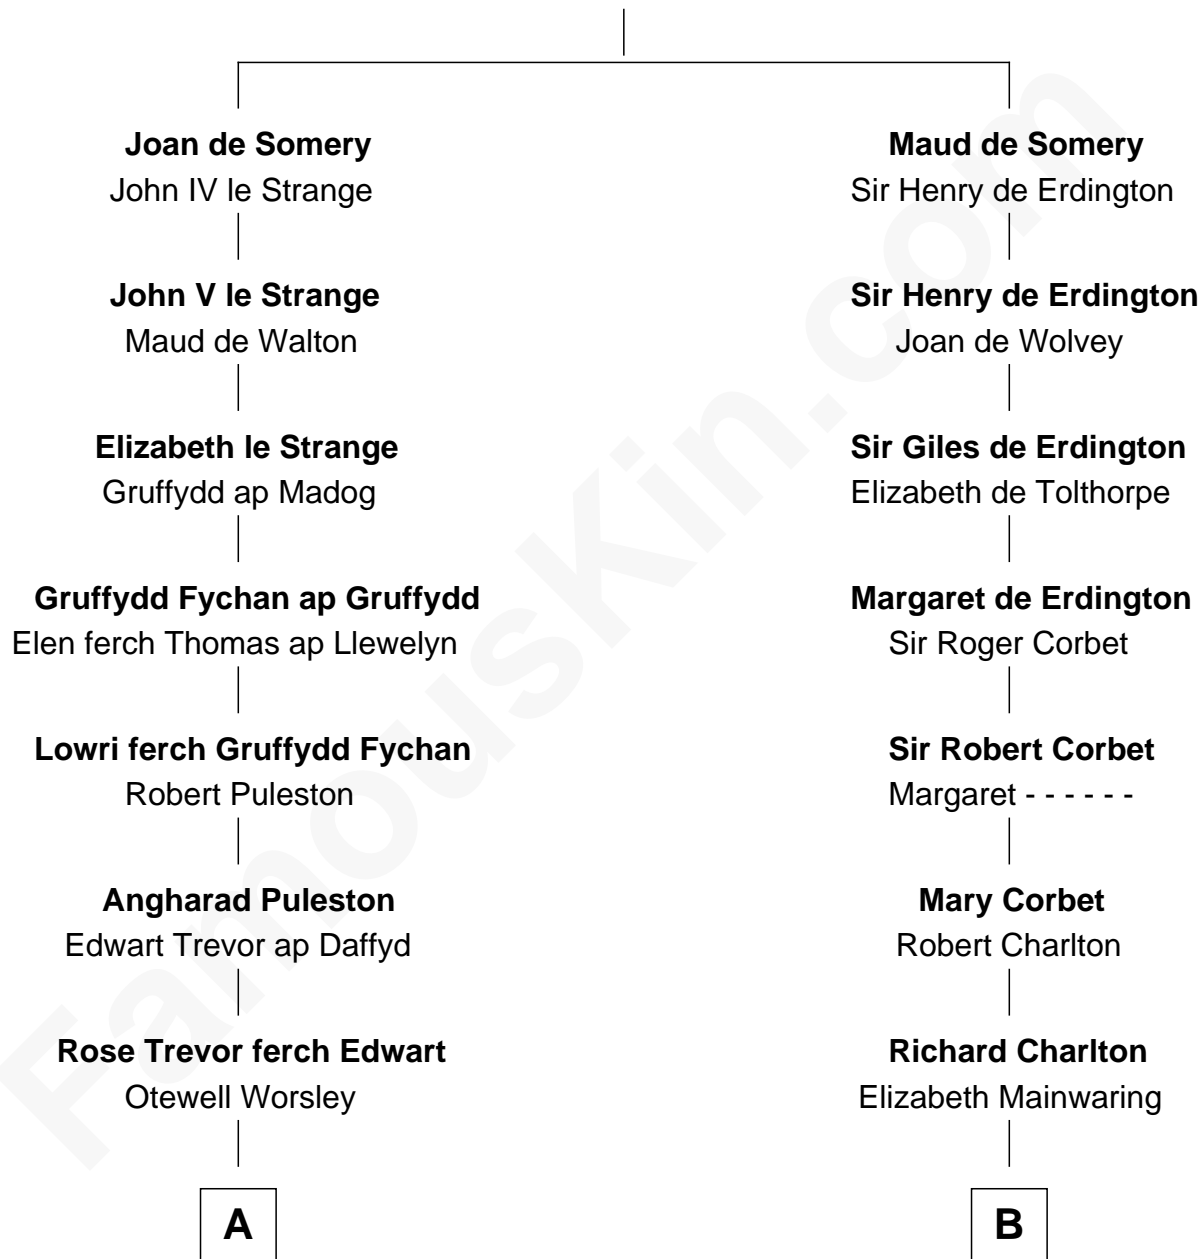

FamousKin.com

Relationship Chart of

Eliphalet Remington

Founder of Remington Arms Company

17th cousin 1 time removed of

Thomas Sim Lee

2nd and 7th Governor of Maryland

Sir Roger de Somery

Nichole d'Aubenev

C

—
Elizabeth Kilbourn
Eliphalet Remington

—
Eliphalet Remington
Founder of Remington Arms Company

FamousKin.com