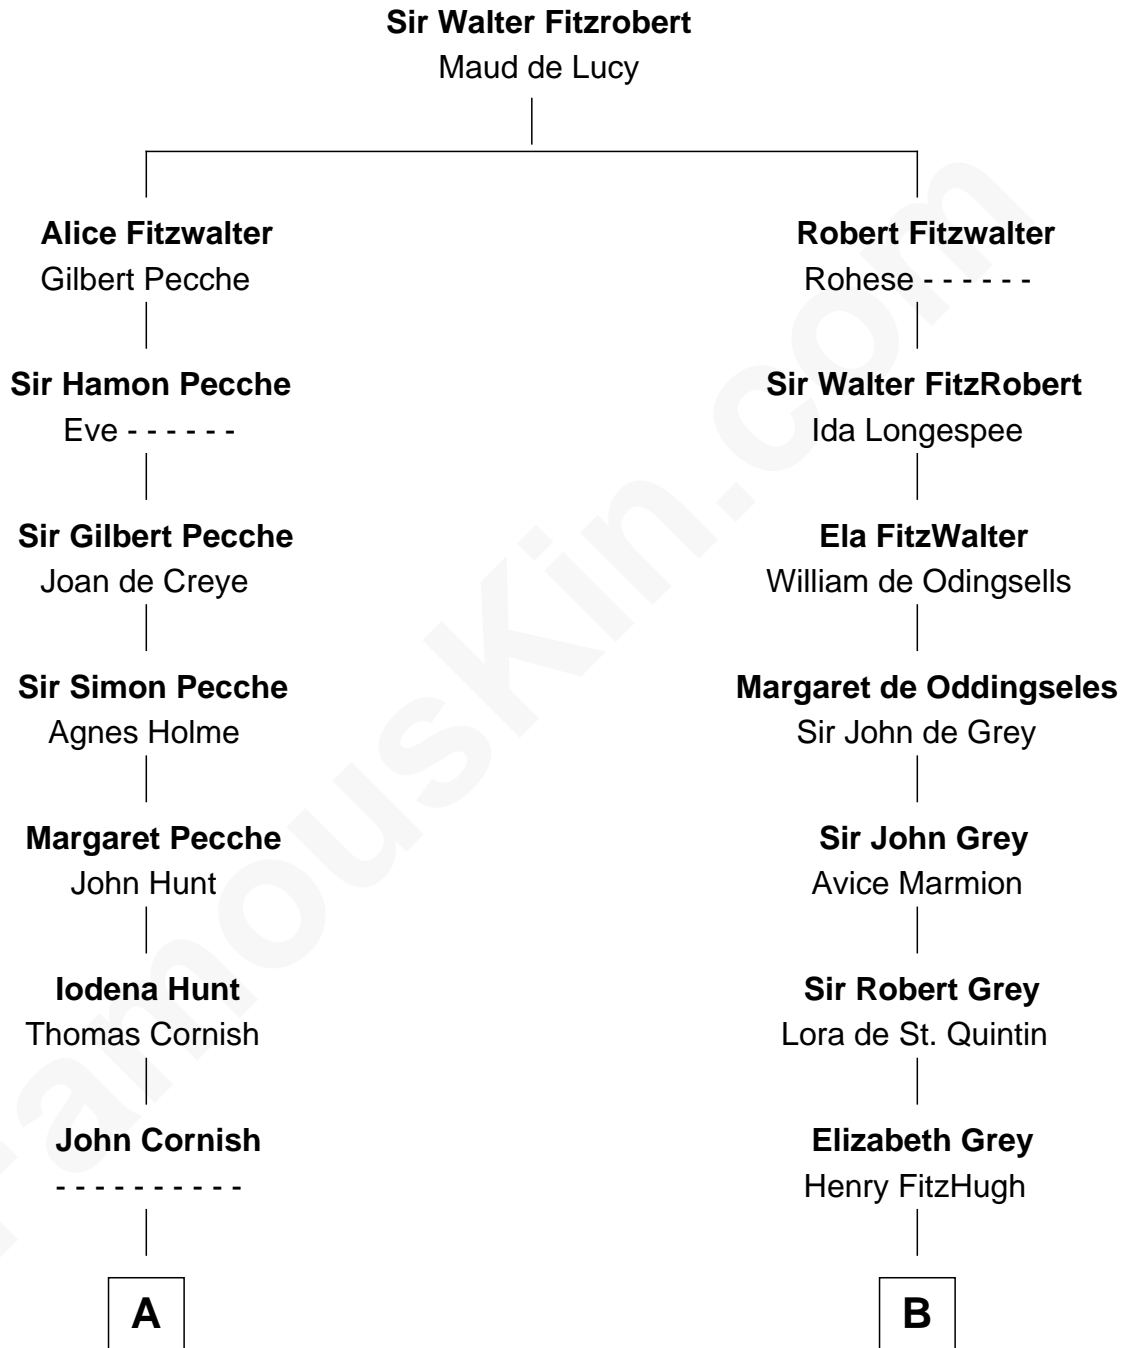

## Relationship Chart of

### Eliphalet Remington

Founder of Remington Arms Company

19th cousin 2 times removed of

**Thomas Sim Lee**

2nd and 7th Governor of Maryland

**C**

**Sarah Robbins**  
Elisha Kilbourn

**Elizabeth Kilbourn**  
Eliphalet Remington