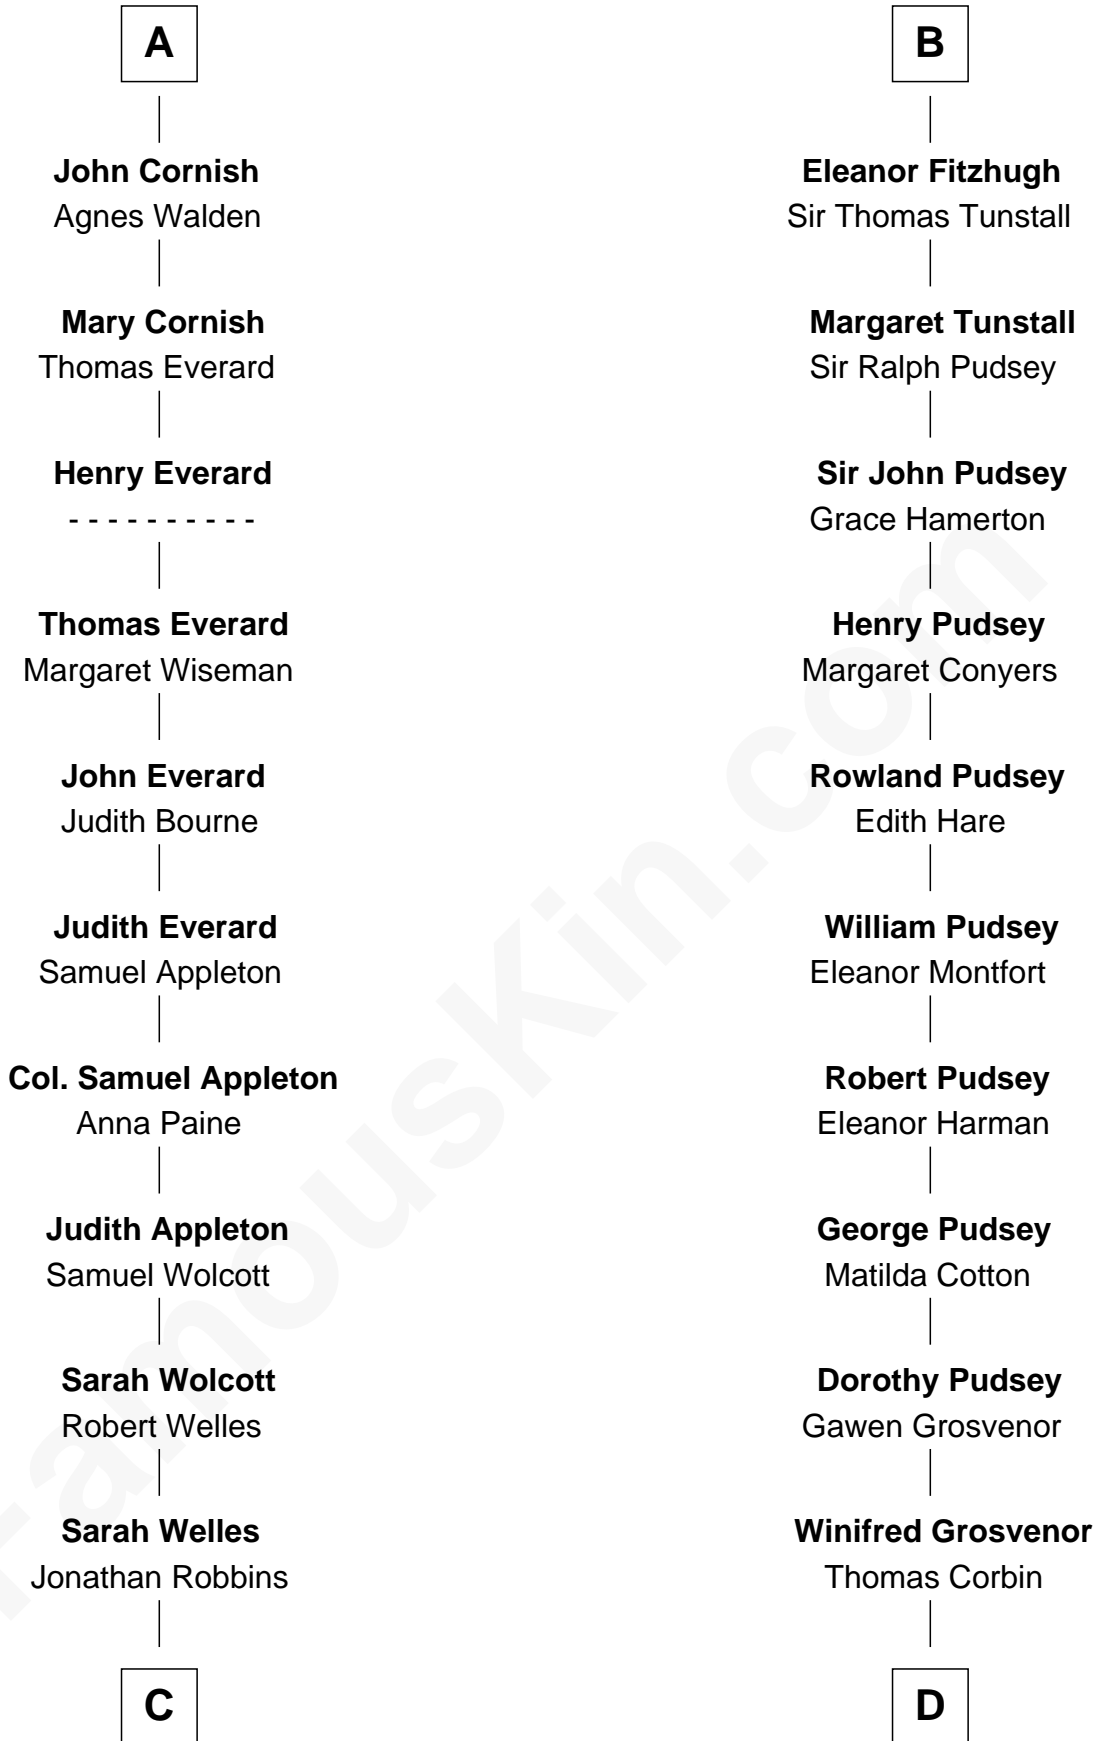

## Relationship Chart of

### Eliphalet Remington

Founder of Remington Arms Company

19th cousin 2 times removed of

**Thomas Sim Lee**

2nd and 7th Governor of Maryland

**C**

**Sarah Robbins**  
Elisha Kilbourn

**Elizabeth Kilbourn**  
Eliphalet Remington

**Eliphalet Remington**  
*Founder of Remington Arms Company*

**D**

**Henry Corbin**  
Alice Eltonhead

**Laetitia Corbin**  
Richard Lee

**Philip Lee**  
Sarah Brooke

**Thomas Lee**  
Christiana Sim

**Thomas Sim Lee**  
*2nd and 7th Governor of Maryland*