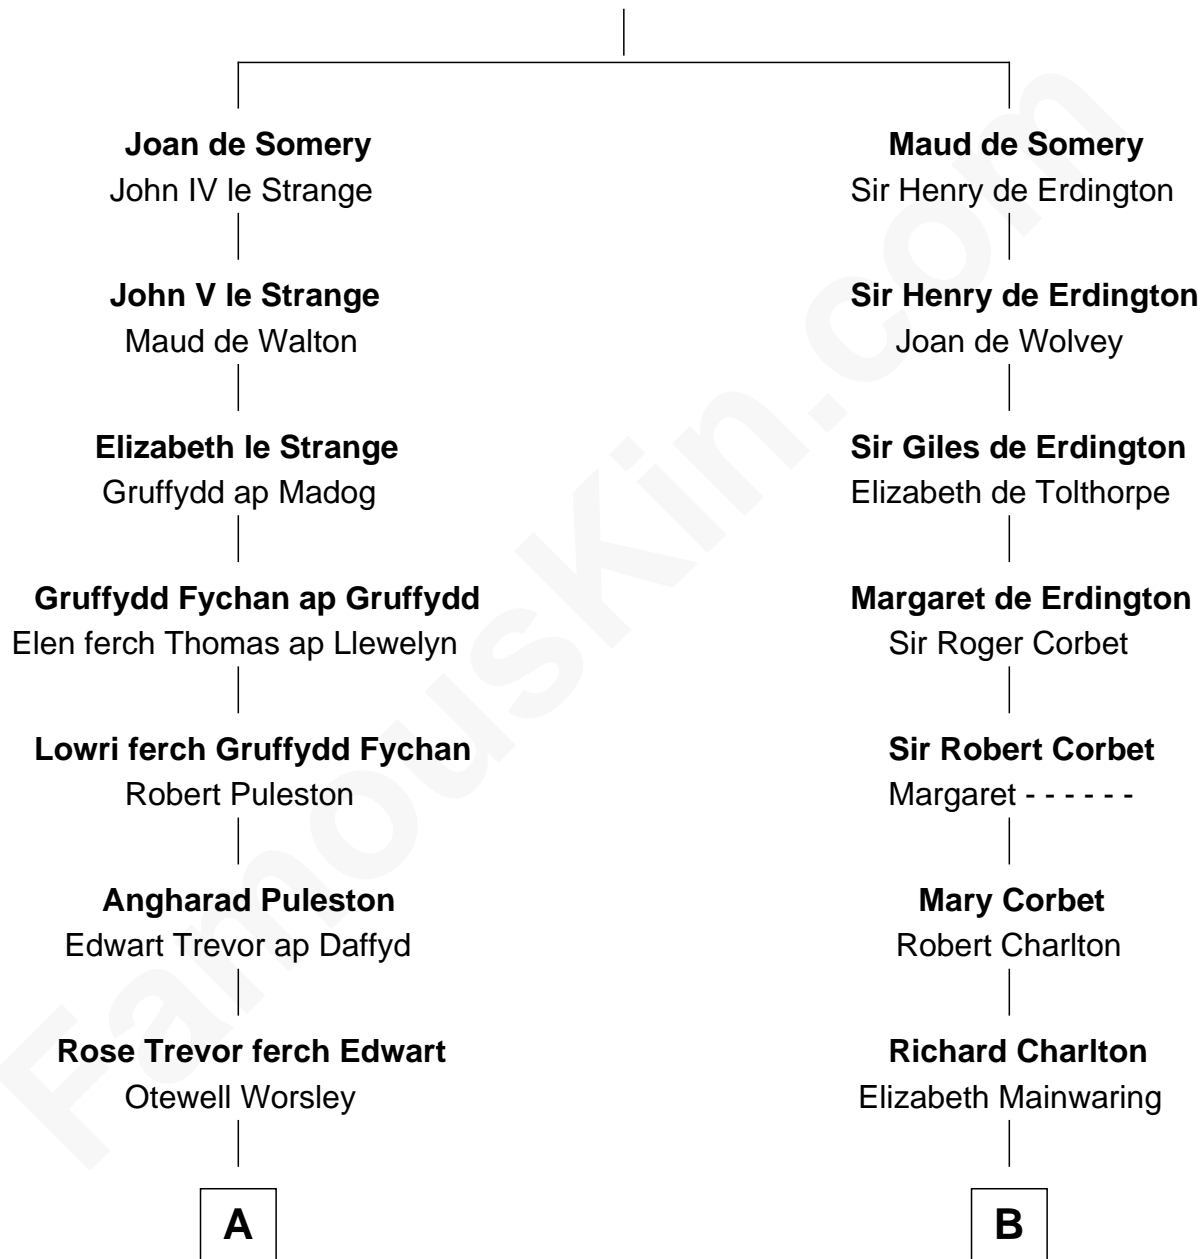

FamousKin.com

Relationship Chart of

Eliphalet Remington

Founder of Remington Arms Company

18th cousin of

Edward Lloyd V

13th Governor of Maryland

Sir Roger de Somery

Nichole d'Aubenev

C

Elizabeth Kilbourn
Eliphalet Remington

Eliphalet Remington

Founder of Remington Arms Company

D

Elizabeth Tayloe
Col. Edward Lloyd

Edward Lloyd V

13th Governor of Maryland

FamousKin.com