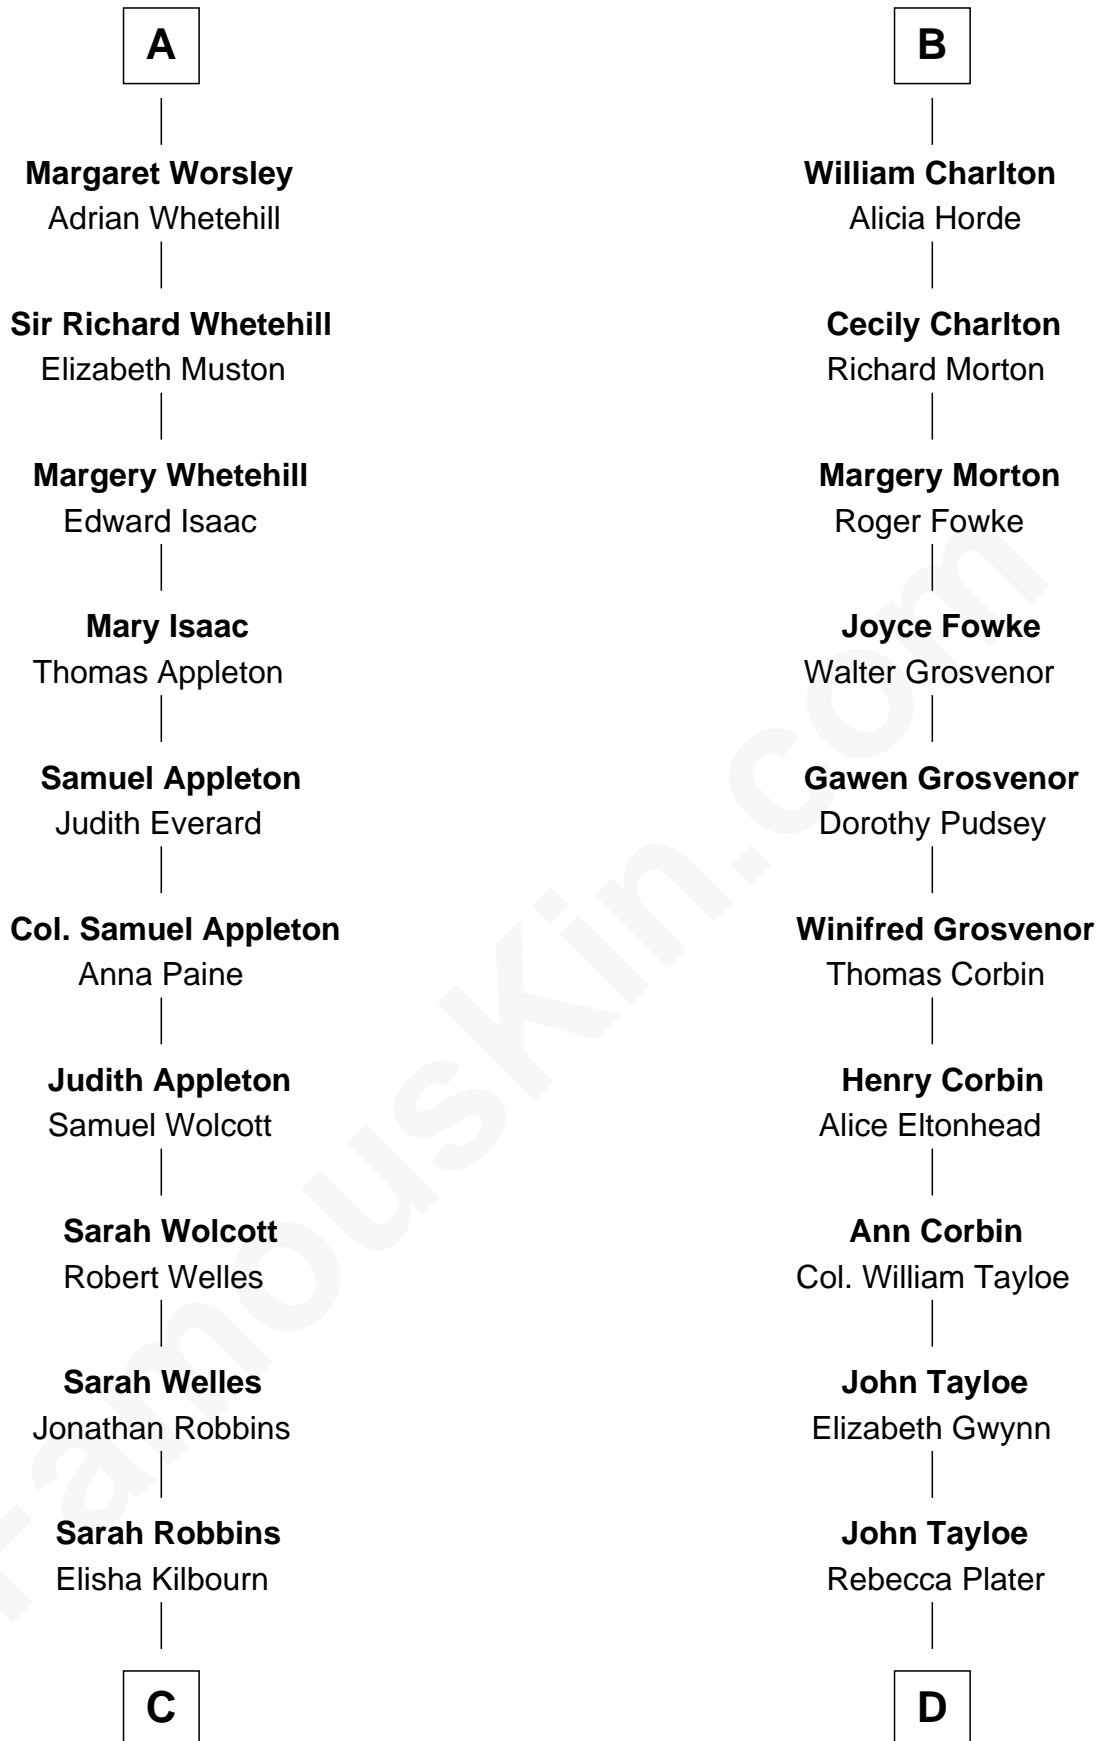

FamousKin.com

Relationship Chart of

Eliphalet Remington

Founder of Remington Arms Company

18th cousin of

Edward Lloyd V

13th Governor of Maryland

Sir Roger de Somery

Nichole d'Aubenev

C

Elizabeth Kilbourn
Eliphalet Remington

Eliphalet Remington

Founder of Remington Arms Company

D

Elizabeth Tayloe
Col. Edward Lloyd

Edward Lloyd V

13th Governor of Maryland

FamousKin.com