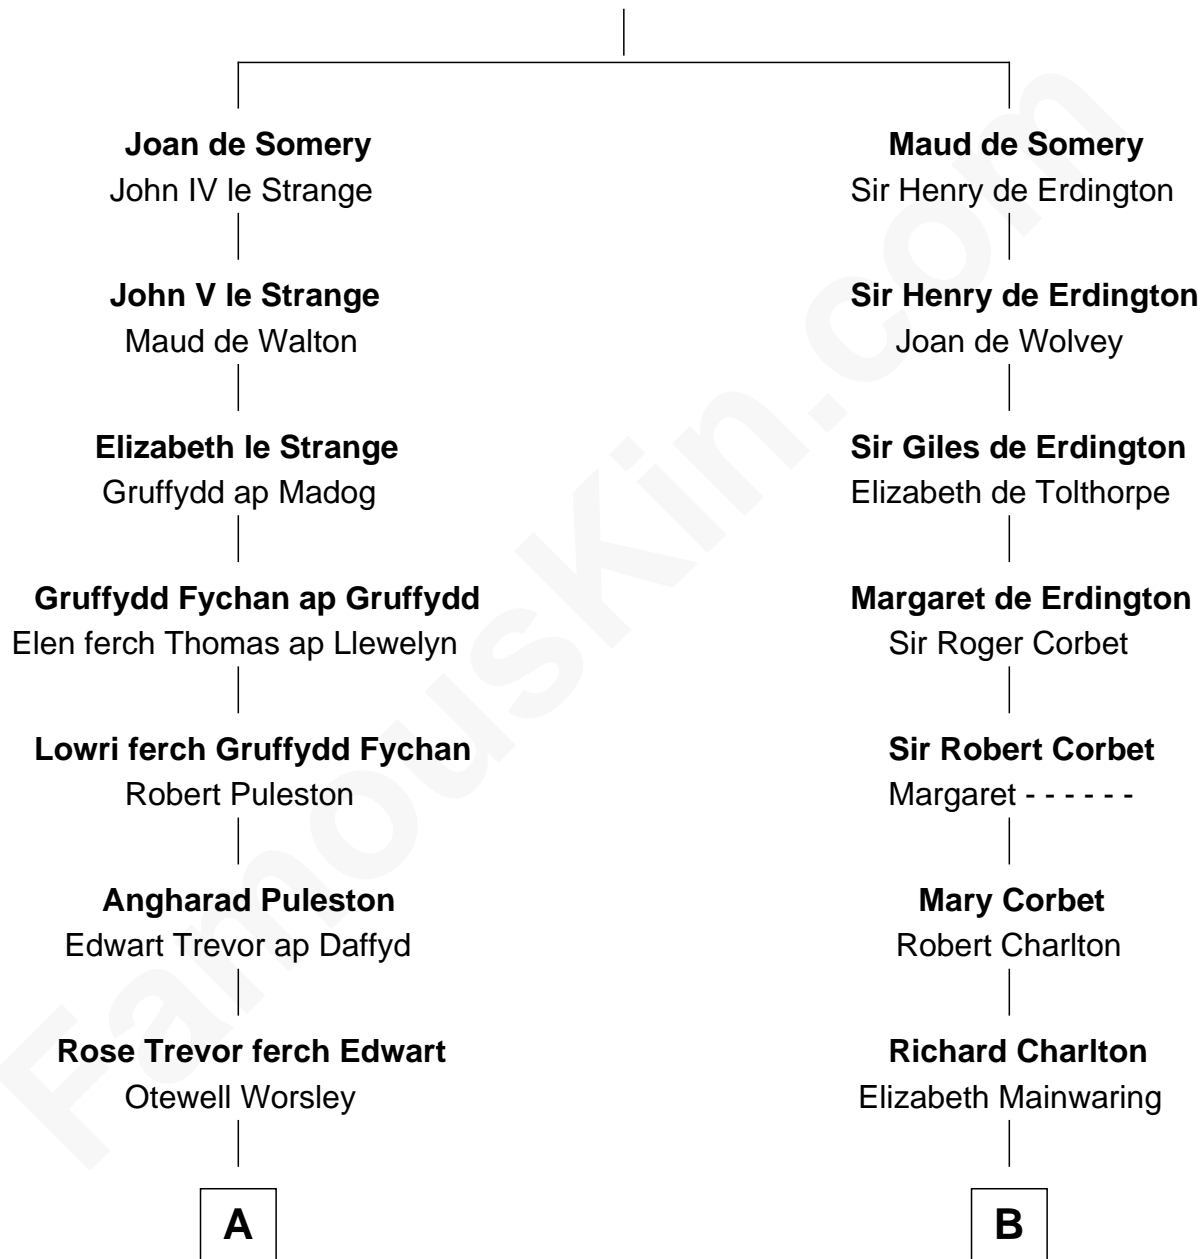

FamousKin.com

Relationship Chart of

Eliphalet Remington

Founder of Remington Arms Company

18th cousin 2 times removed of

Henry Lloyd

40th Governor of Maryland

Sir Roger de Somery

Nichole d'Aubenev

C

Elizabeth Kilbourn
Eliphalet Remington

Eliphalet Remington
Founder of Remington Arms Company

D

Elizabeth Tayloe
Col. Edward Lloyd

Col. Edward Lloyd
Sally Scott Murray

Daniel Lloyd
Catherine Henry

Henry Lloyd
40th Governor of Maryland

FamousKin.com