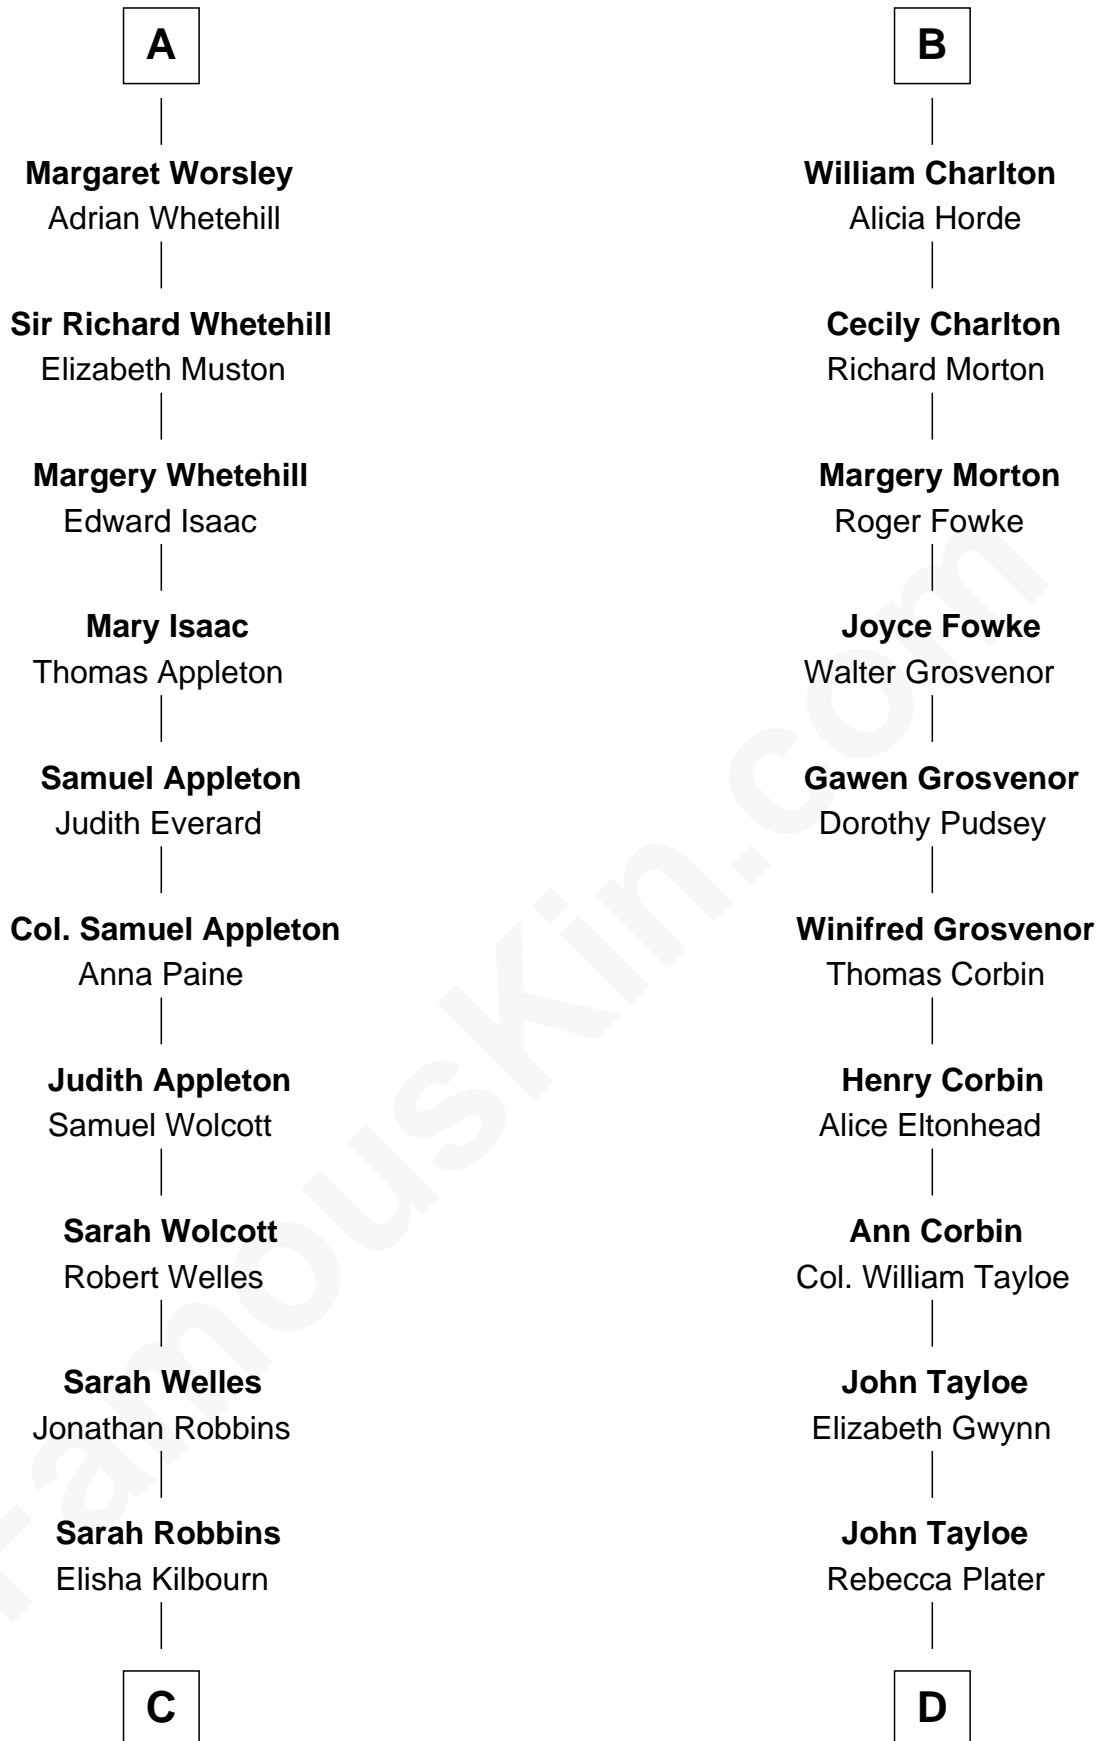

FamousKin.com

Relationship Chart of

Eliphalet Remington

Founder of Remington Arms Company

18th cousin 2 times removed of

Henry Lloyd

40th Governor of Maryland

Sir Roger de Somery

Nichole d'Aubenev

C

Elizabeth Kilbourn
Eliphalet Remington

Eliphalet Remington
Founder of Remington Arms Company

D

Elizabeth Tayloe
Col. Edward Lloyd

Col. Edward Lloyd
Sally Scott Murray

Daniel Lloyd
Catherine Henry