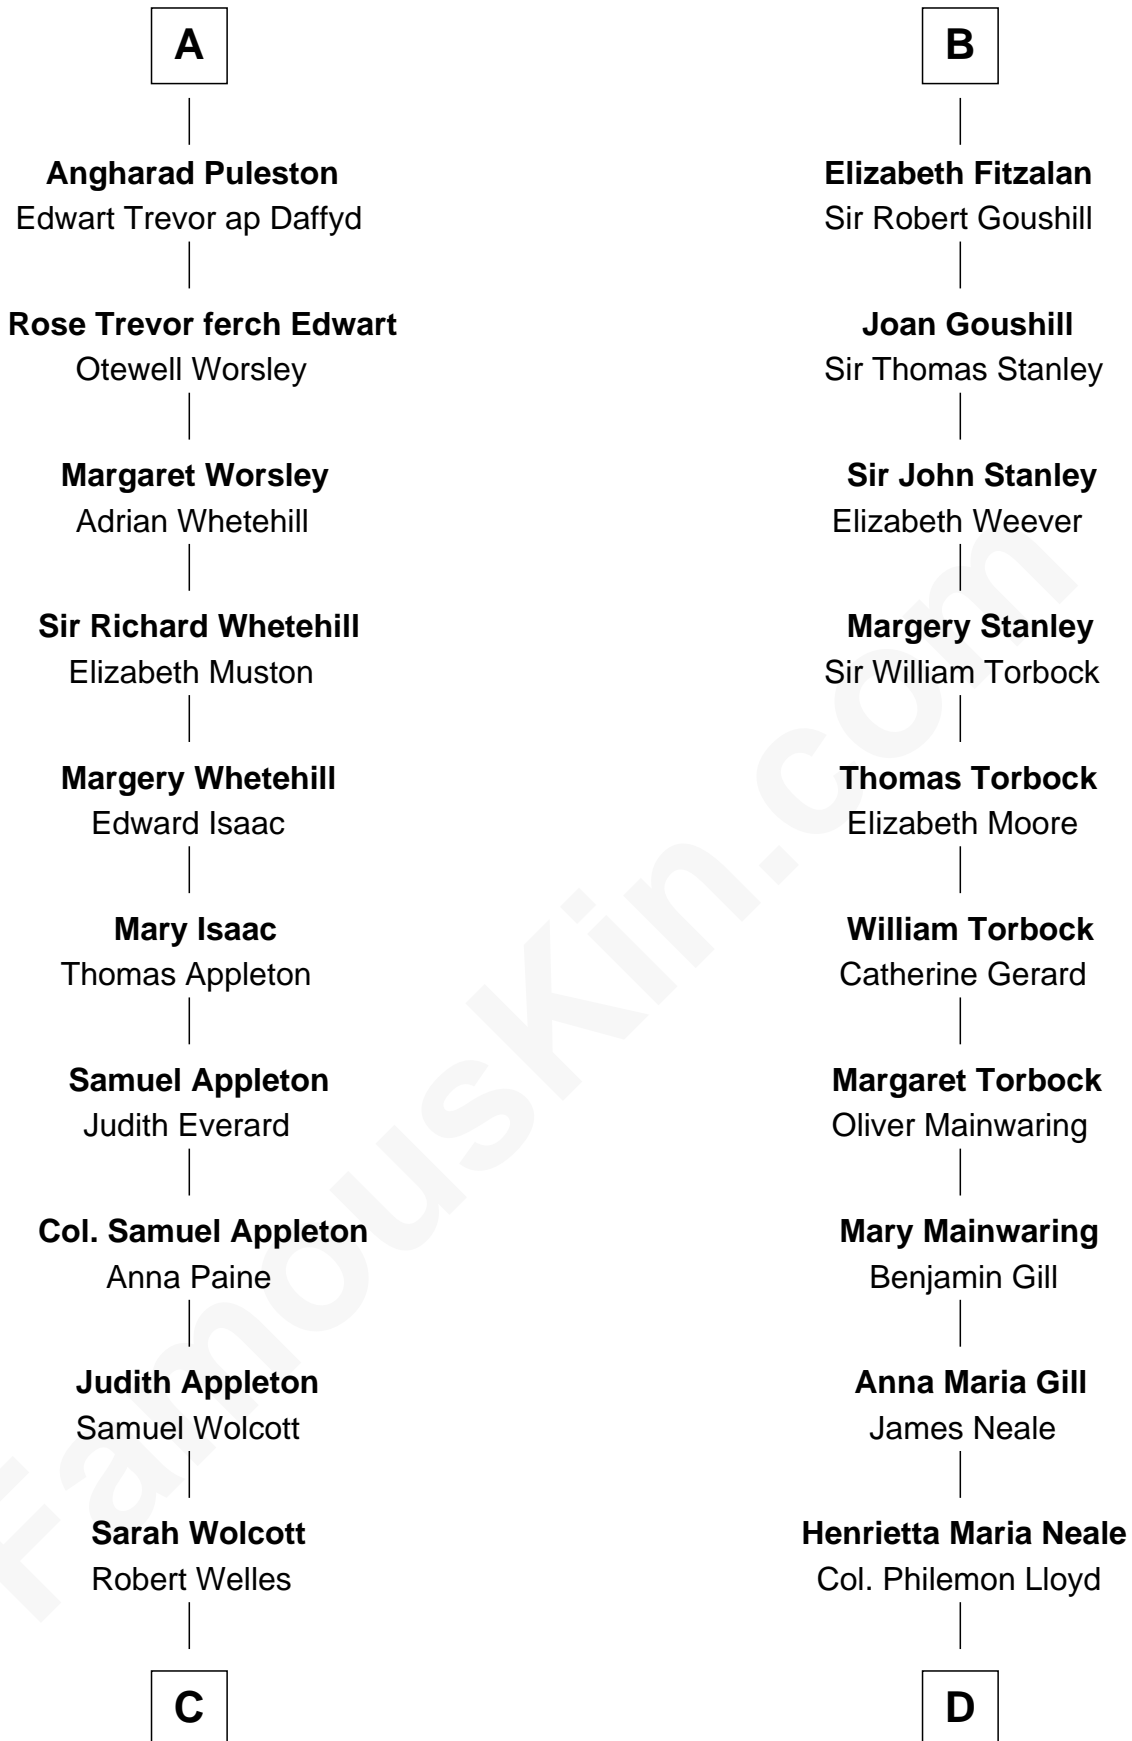

FamousKin.com

Relationship Chart of

Eliphalet Remington

Founder of Remington Arms Company

20th cousin of

Charles Goldsborough

16th Governor of Maryland

Hugh de Kevelioc
Bertrade de Montfort

C

Sarah Welles
Jonathan Robbins

Sarah Robbins
Elisha Kilbourn

Elizabeth Kilbourn
Eliphalet Remington

Eliphalet Remington
Founder of Remington Arms Company

D

Anna Maria Lloyd
Richard Tilghman

William Tilghman
Margaret Lloyd

Anna Maria Tilghman
Charles Goldsborough

Charles Goldsborough
16th Governor of Maryland

FamousKin.com