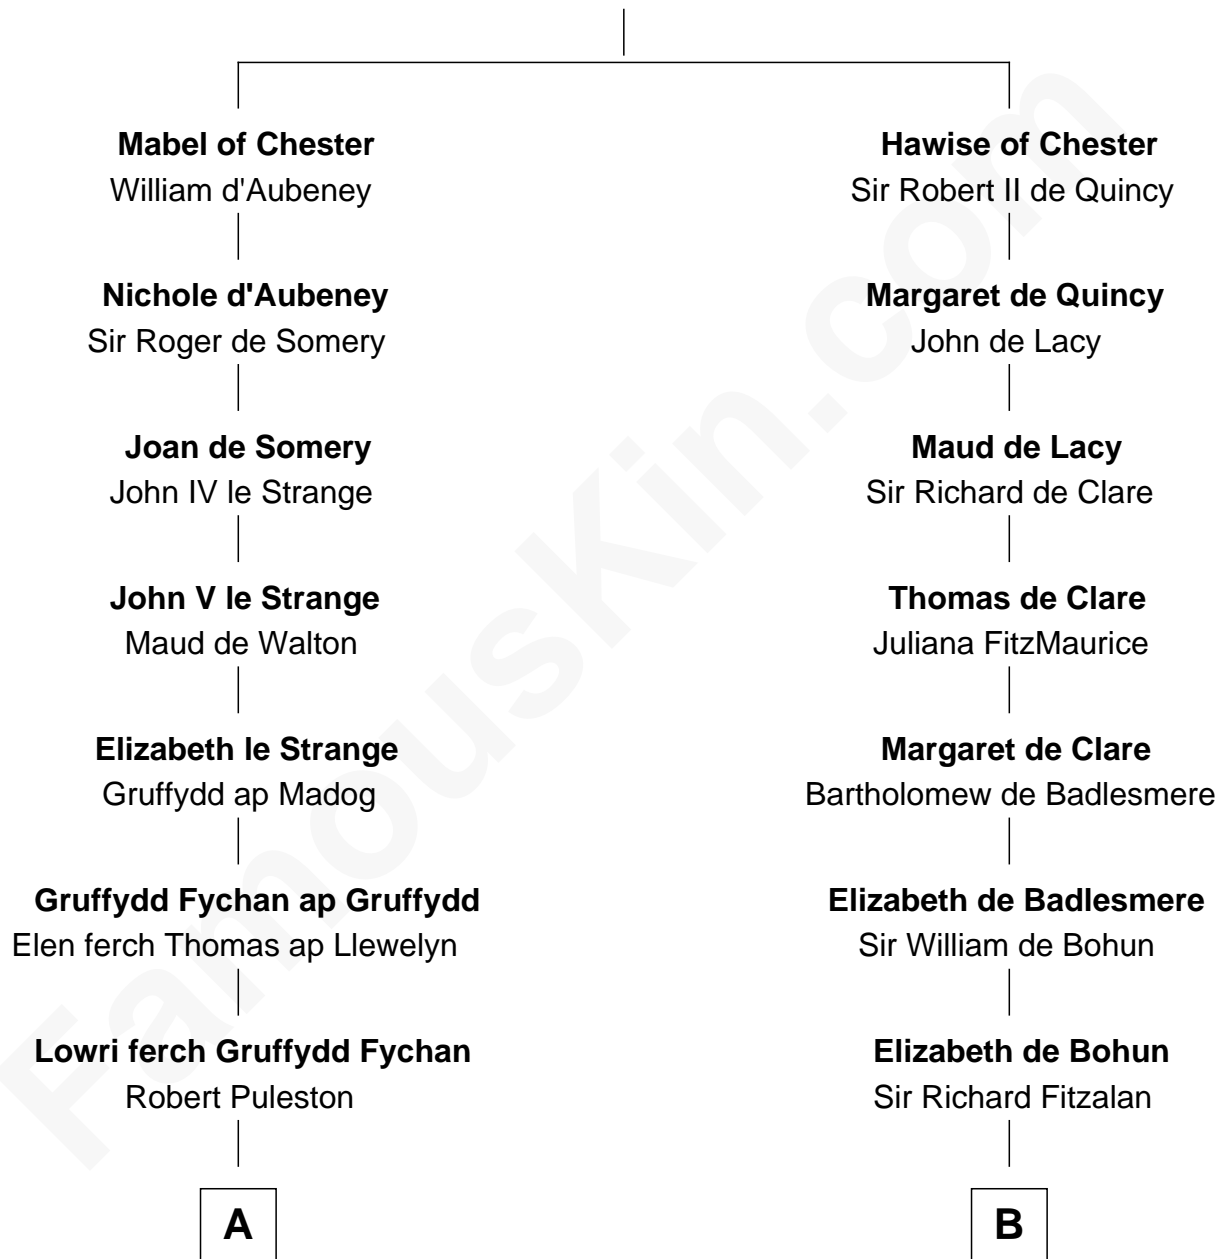

FamousKin.com

Relationship Chart of

Eliphalet Remington

Founder of Remington Arms Company

20th cousin of

Charles Goldsborough

16th Governor of Maryland

Hugh de Kevelioc
Bertrade de Montfort

C

Sarah Welles
Jonathan Robbins

Sarah Robbins
Elisha Kilbourn

Elizabeth Kilbourn
Eliphalet Remington

Eliphalet Remington
Founder of Remington Arms Company

D

Anna Maria Lloyd
Richard Tilghman

William Tilghman
Margaret Lloyd

Anna Maria Tilghman
Charles Goldsborough

Charles Goldsborough
16th Governor of Maryland

FamousKin.com