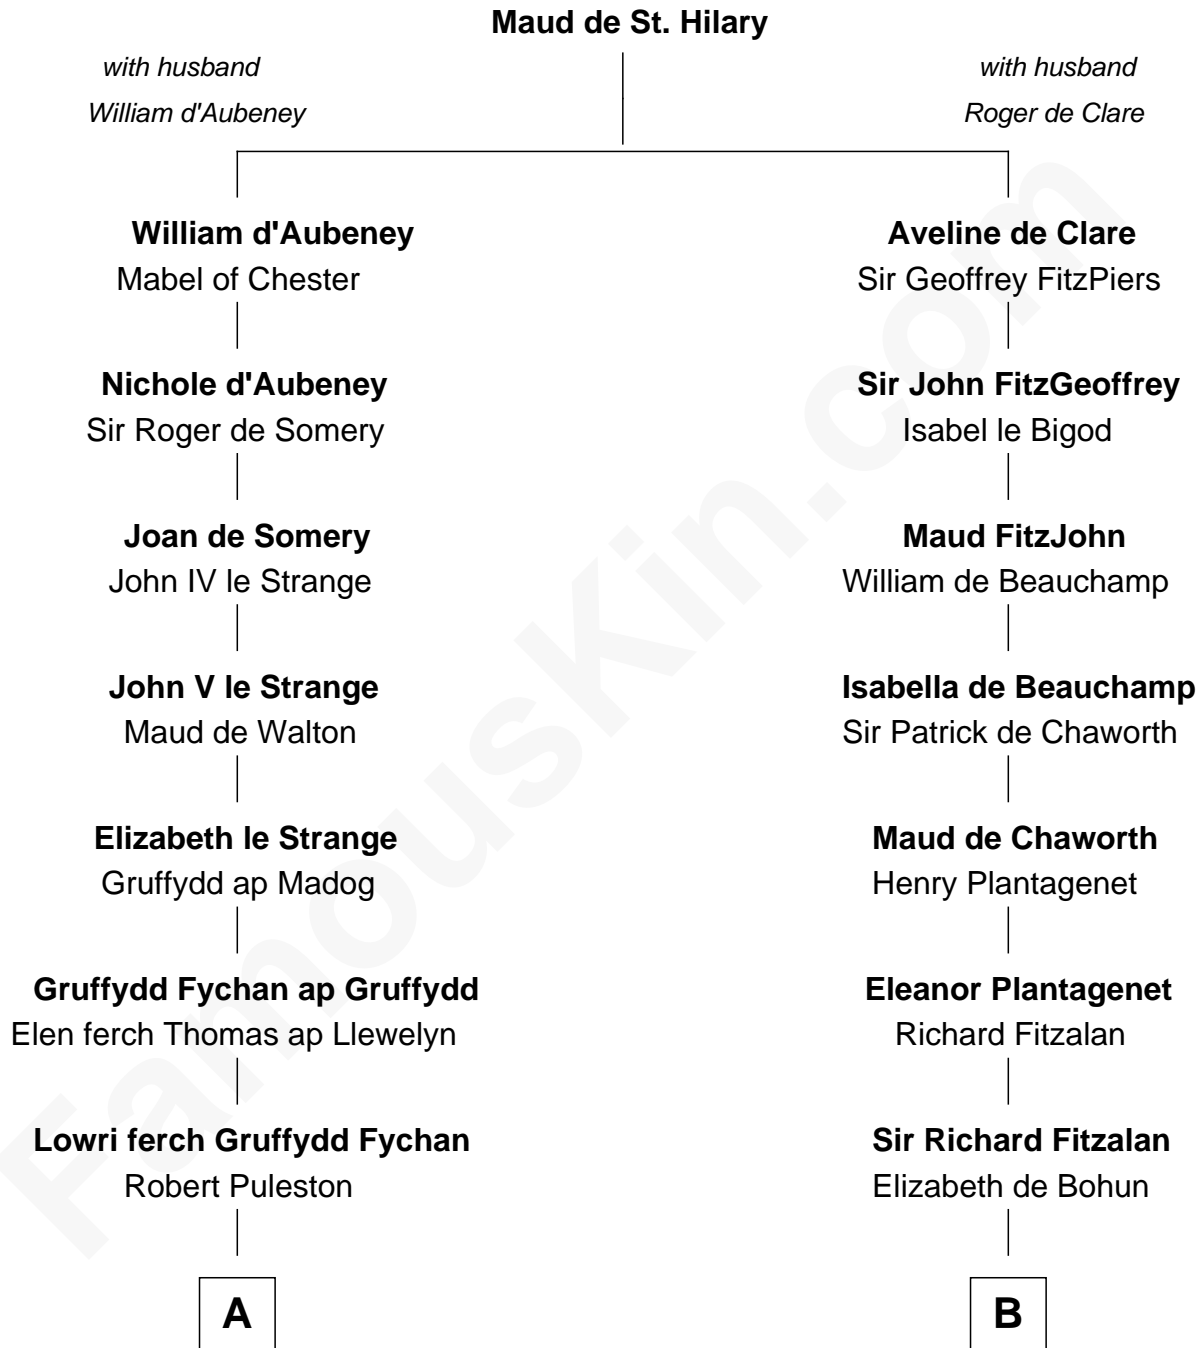

## Relationship Chart of

### Eliphalet Remington

Founder of Remington Arms Company

20th cousin of

**Charles Goldsborough**

16th Governor of Maryland

**C**

**Sarah Welles**  
Jonathan Robbins

**Sarah Robbins**  
Elisha Kilbourn