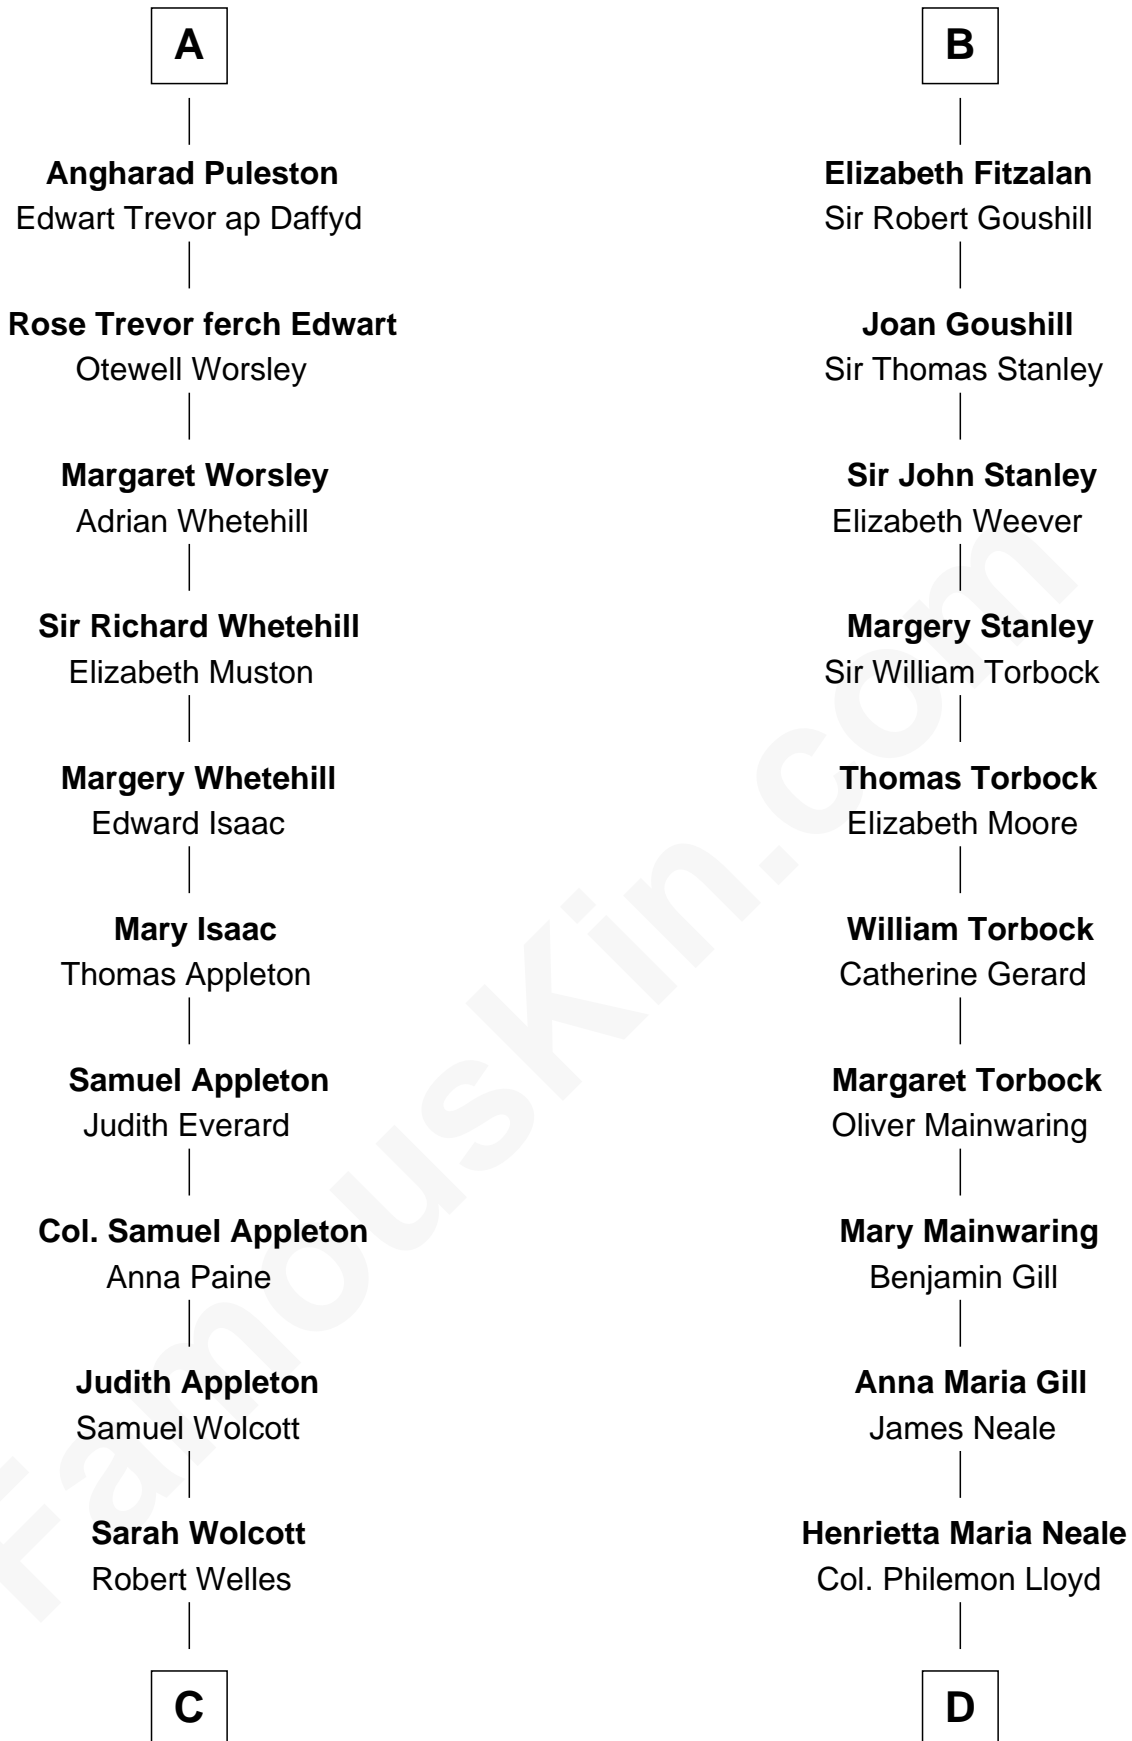

## Relationship Chart of

### Eliphalet Remington

Founder of Remington Arms Company

20th cousin of

**Charles Goldsborough**

16th Governor of Maryland

**C**

**Sarah Welles**  
Jonathan Robbins

**Sarah Robbins**  
Elisha Kilbourn

**Elizabeth Kilbourn**  
Eliphalet Remington

**Eliphalet Remington**  
*Founder of Remington Arms Company*

**D**

**Anna Maria Lloyd**  
Richard Tilghman

**William Tilghman**  
Margaret Lloyd

**Anna Maria Tilghman**  
Charles Goldsborough