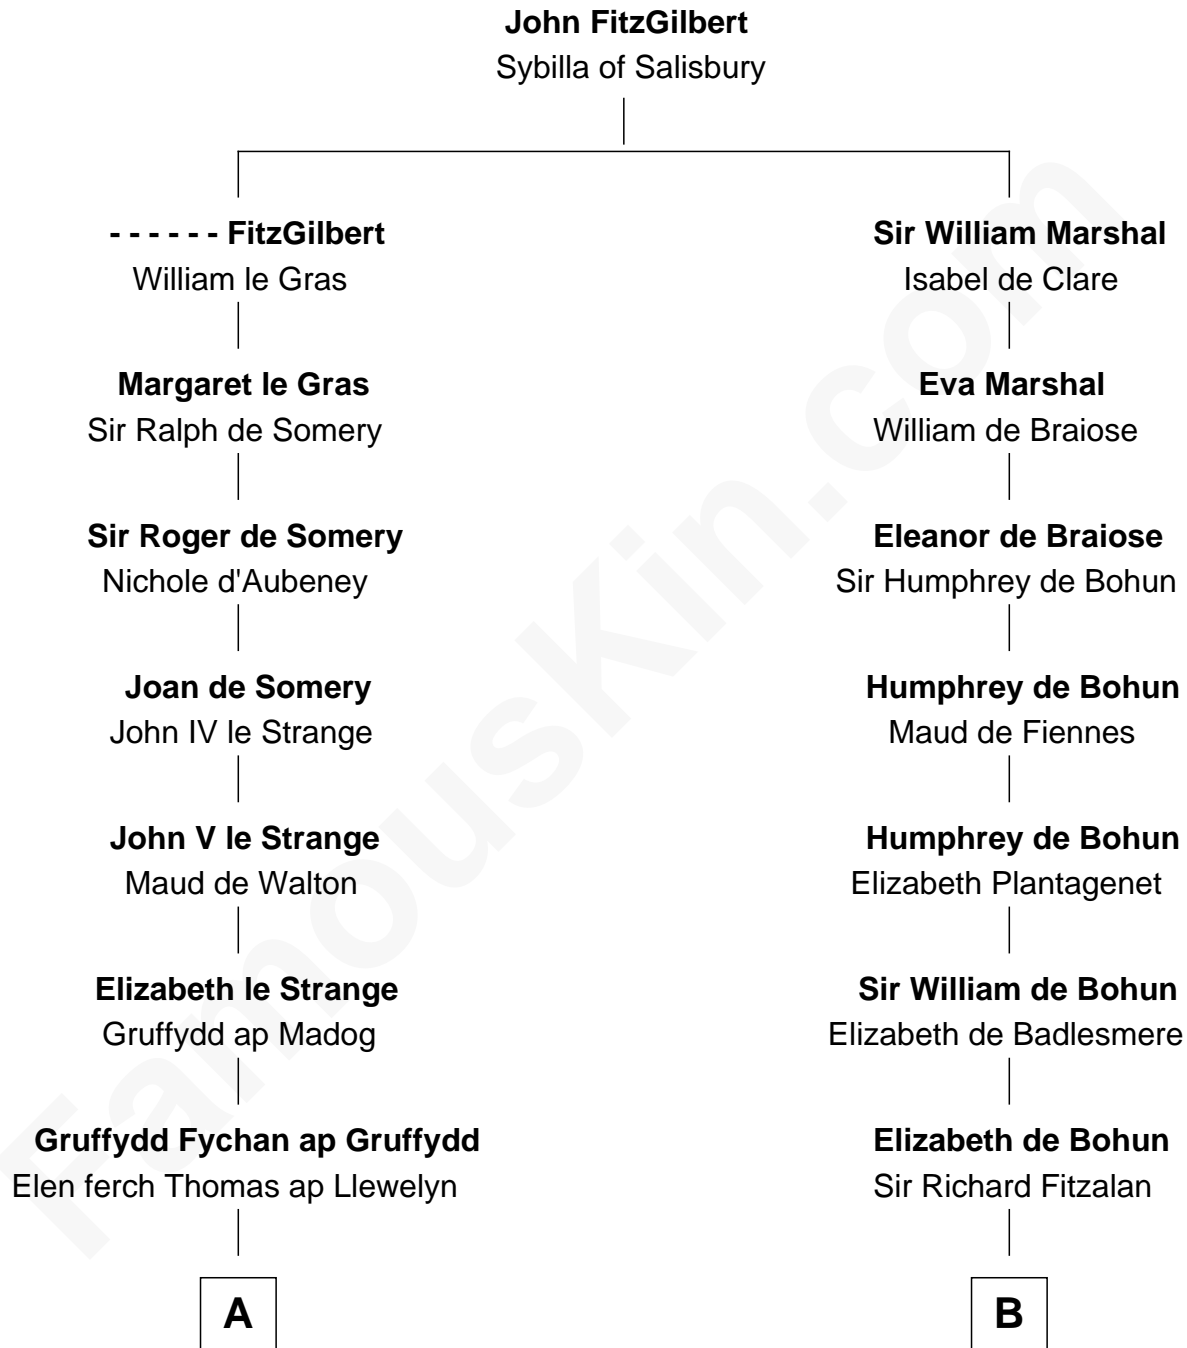

FamousKin.com

Relationship Chart of

Eliphalet Remington

Founder of Remington Arms Company

20th cousin 1 time removed of

Charles Goldsborough

16th Governor of Maryland

C

Sarah Wolcott
Robert Welles

Sarah Welles
Jonathan Robbins

Sarah Robbins
Elisha Kilbourn

Elizabeth Kilbourn
Eliphalet Remington

Eliphalet Remington
Founder of Remington Arms Company

D

Anna Maria Lloyd
Richard Tilghman

William Tilghman
Margaret Lloyd

Anna Maria Tilghman
Charles Goldsborough

Charles Goldsborough
16th Governor of Maryland

FamousKin.com