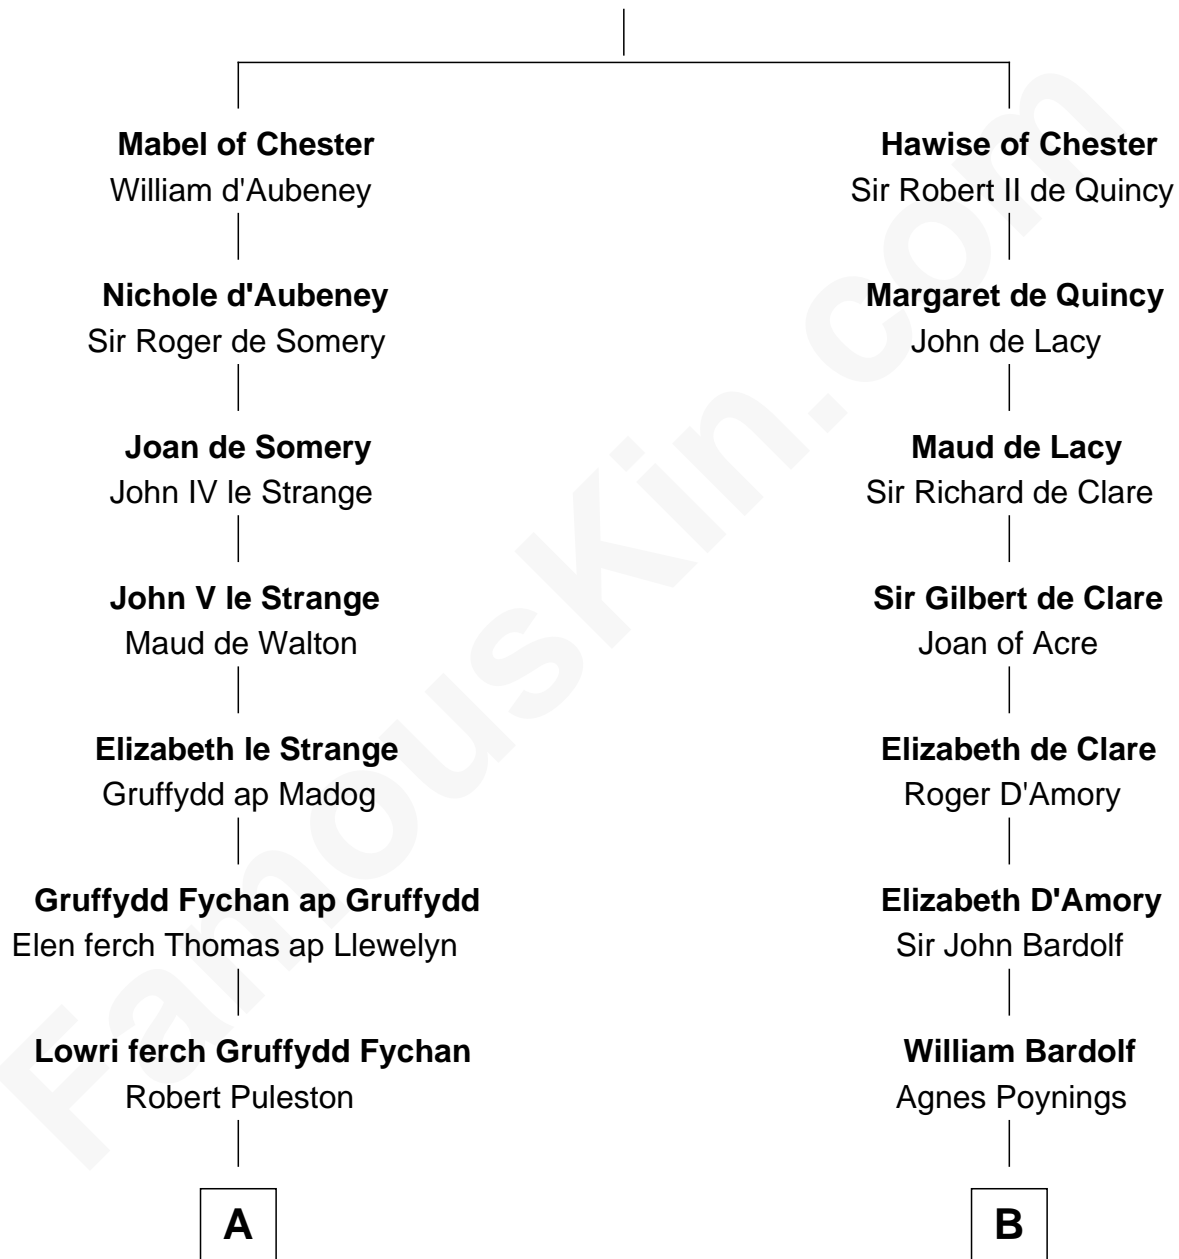

FamousKin.com

Relationship Chart of

Eliphalet Remington

Founder of Remington Arms Company

20th cousin of

Charles Carnan Ridgely

15th Governor of Maryland

Hugh de Kevelioc
Bertrade de Montfort

C

Sarah Welles
Jonathan Robbins

Sarah Robbins
Elisha Kilbourn

Elizabeth Kilbourn
Eliphalet Remington

Eliphalet Remington
Founder of Remington Arms Company

D

John Howard
Mary Warfield

Rachel Howard
Col. Charles Ridgely

Achsah Ridgely
Charles R. Carnan

Charles Carnan Ridgely
15th Governor of Maryland

FamousKin.com