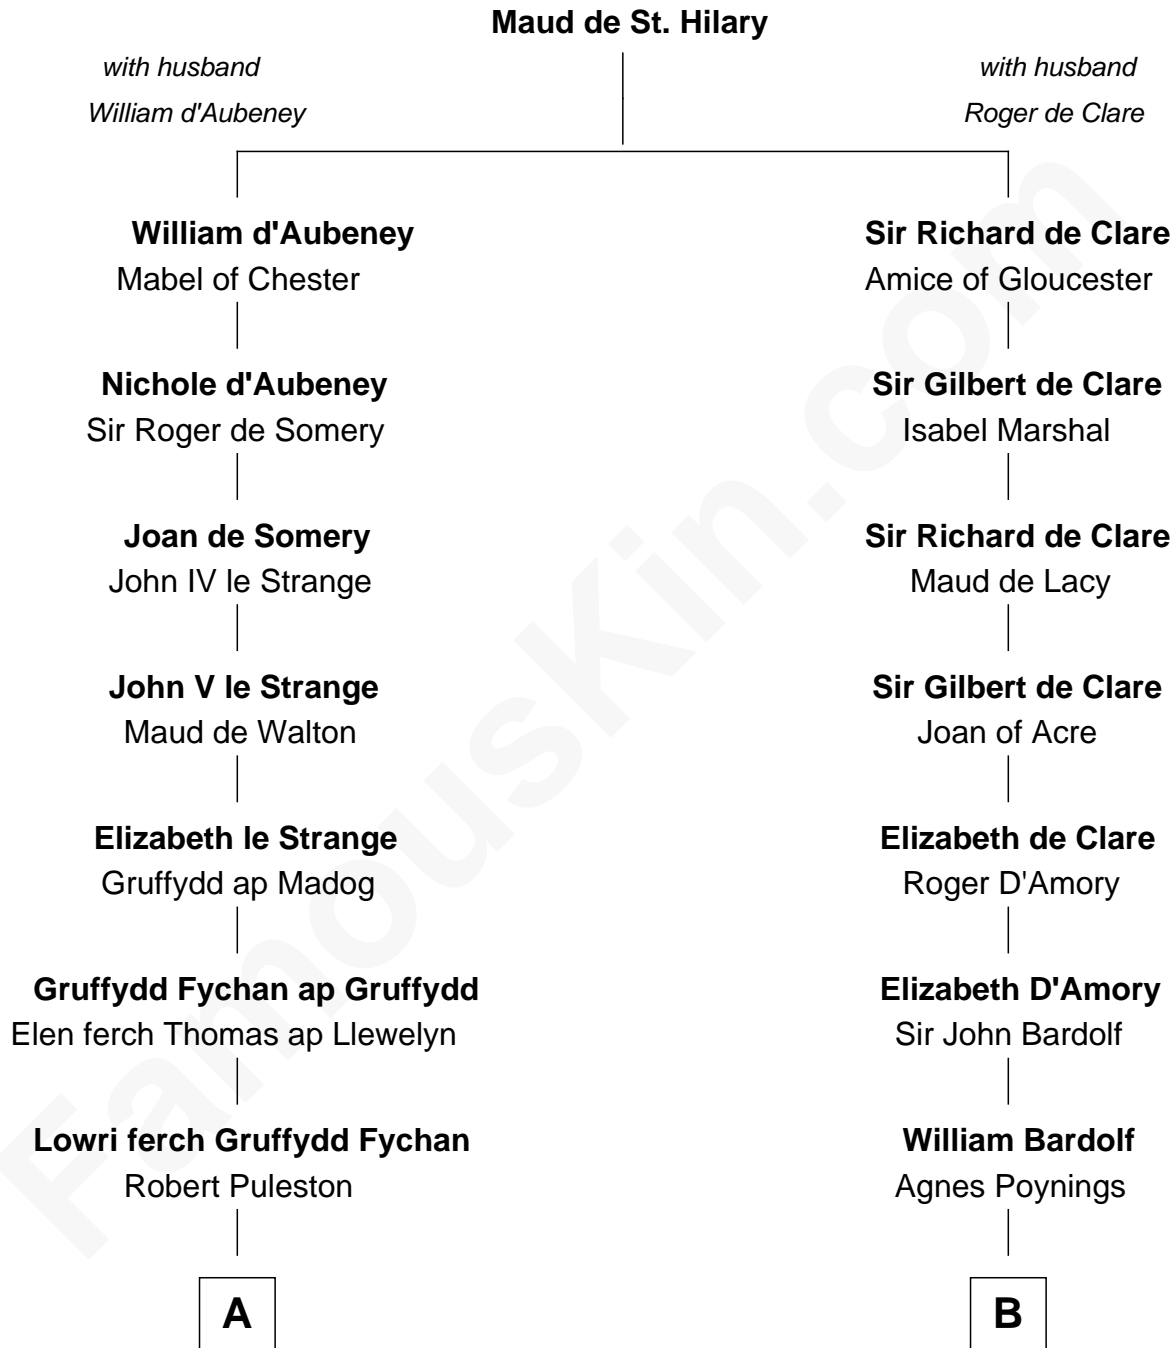

FamousKin.com

Relationship Chart of

Eliphalet Remington

Founder of Remington Arms Company

20th cousin of

Charles Carnan Ridgely

15th Governor of Maryland