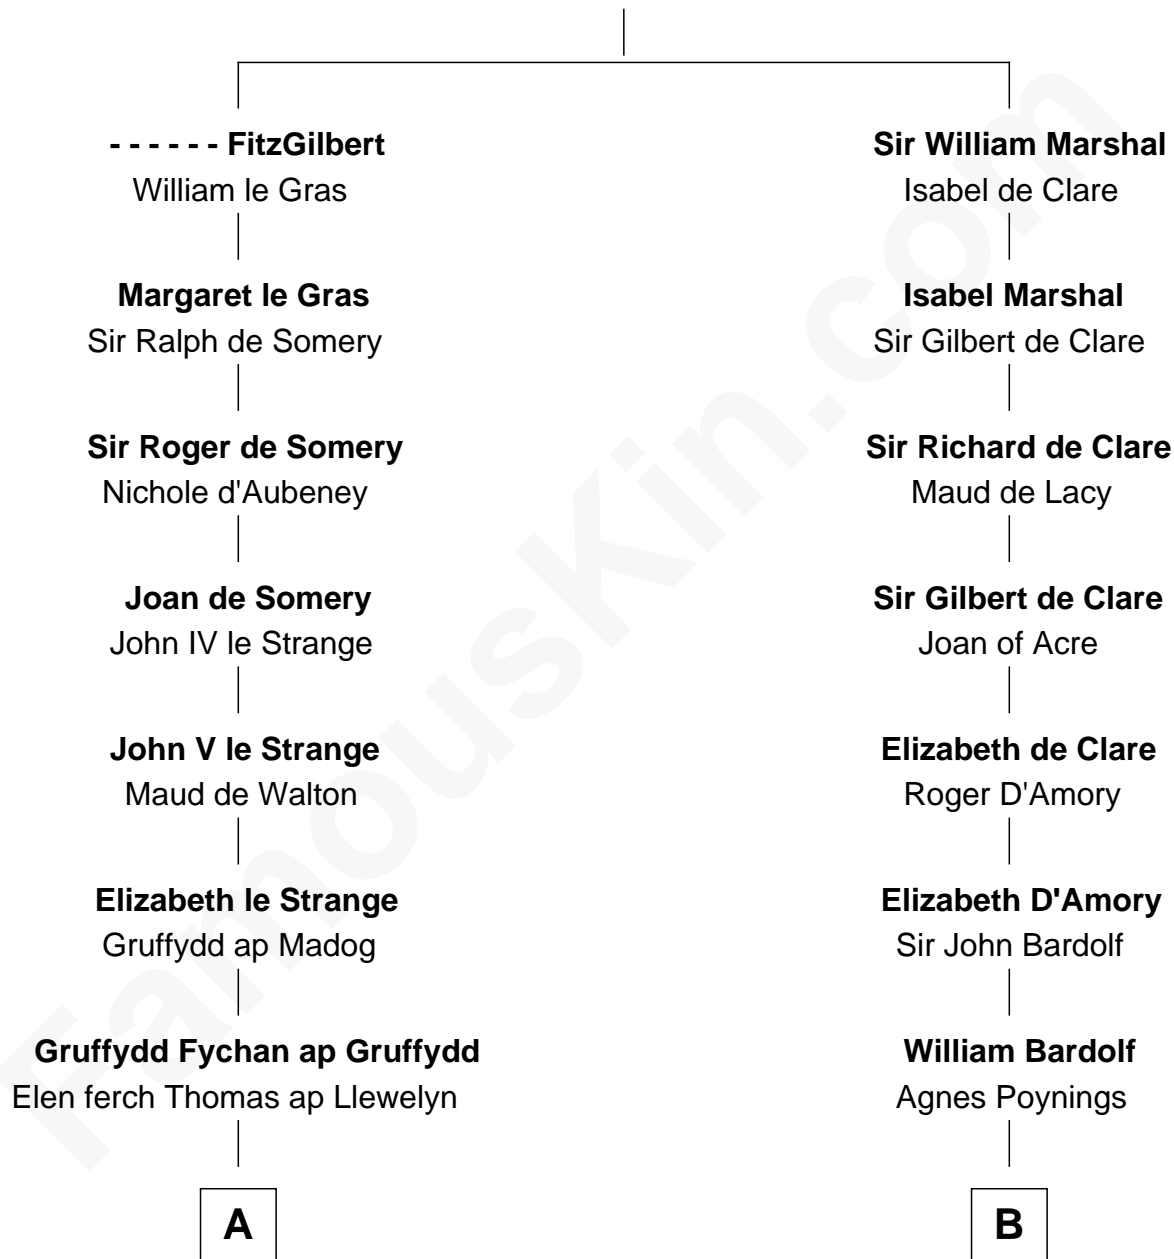

FamousKin.com

Relationship Chart of

Eliphalet Remington

Founder of Remington Arms Company

20th cousin 1 time removed of

Charles Carnan Ridgely

15th Governor of Maryland

John FitzGilbert
Sybilla of Salisbury

C

Sarah Wolcott

Robert Welles

Sarah Welles

Jonathan Robbins

Sarah Robbins

Elisha Kilbourn

Elizabeth Kilbourn

Achsah Ridgely

Charles R. Carnan

Charles Carnan Ridgely

15th Governor of Maryland