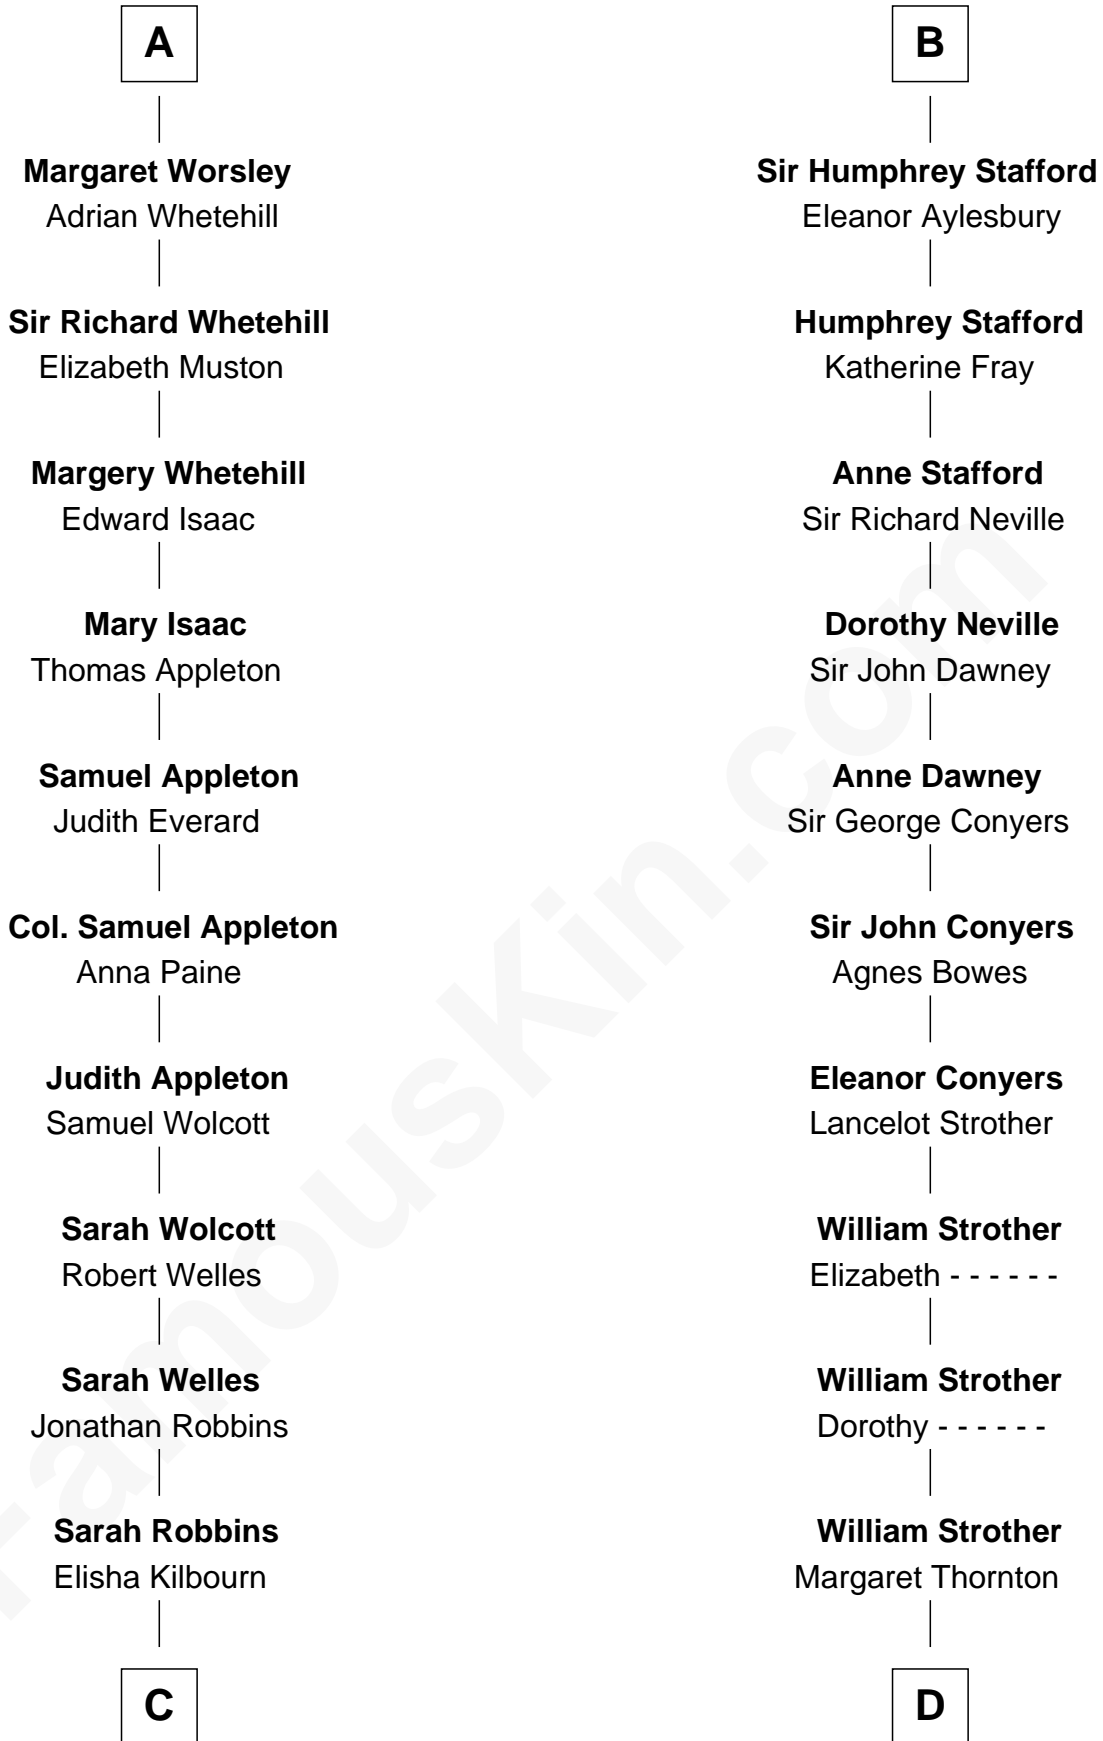

FamousKin.com

Relationship Chart of

Eliphalet Remington

Founder of Remington Arms Company

18th cousin 2 times removed of

Zachary Taylor
12th U.S. President

Sir Roger de Somery
Nichole d'Aubenev

C

Elizabeth Kilbourn
Eliphalet Remington

Eliphalet Remington
Founder of Remington Arms Company

D

Francis Strother
Susannah Dabney

William Strother
Sarah Bayly

Sarah Dabney Strother
Col. Richard Taylor

Zachary Taylor
12th U.S. President