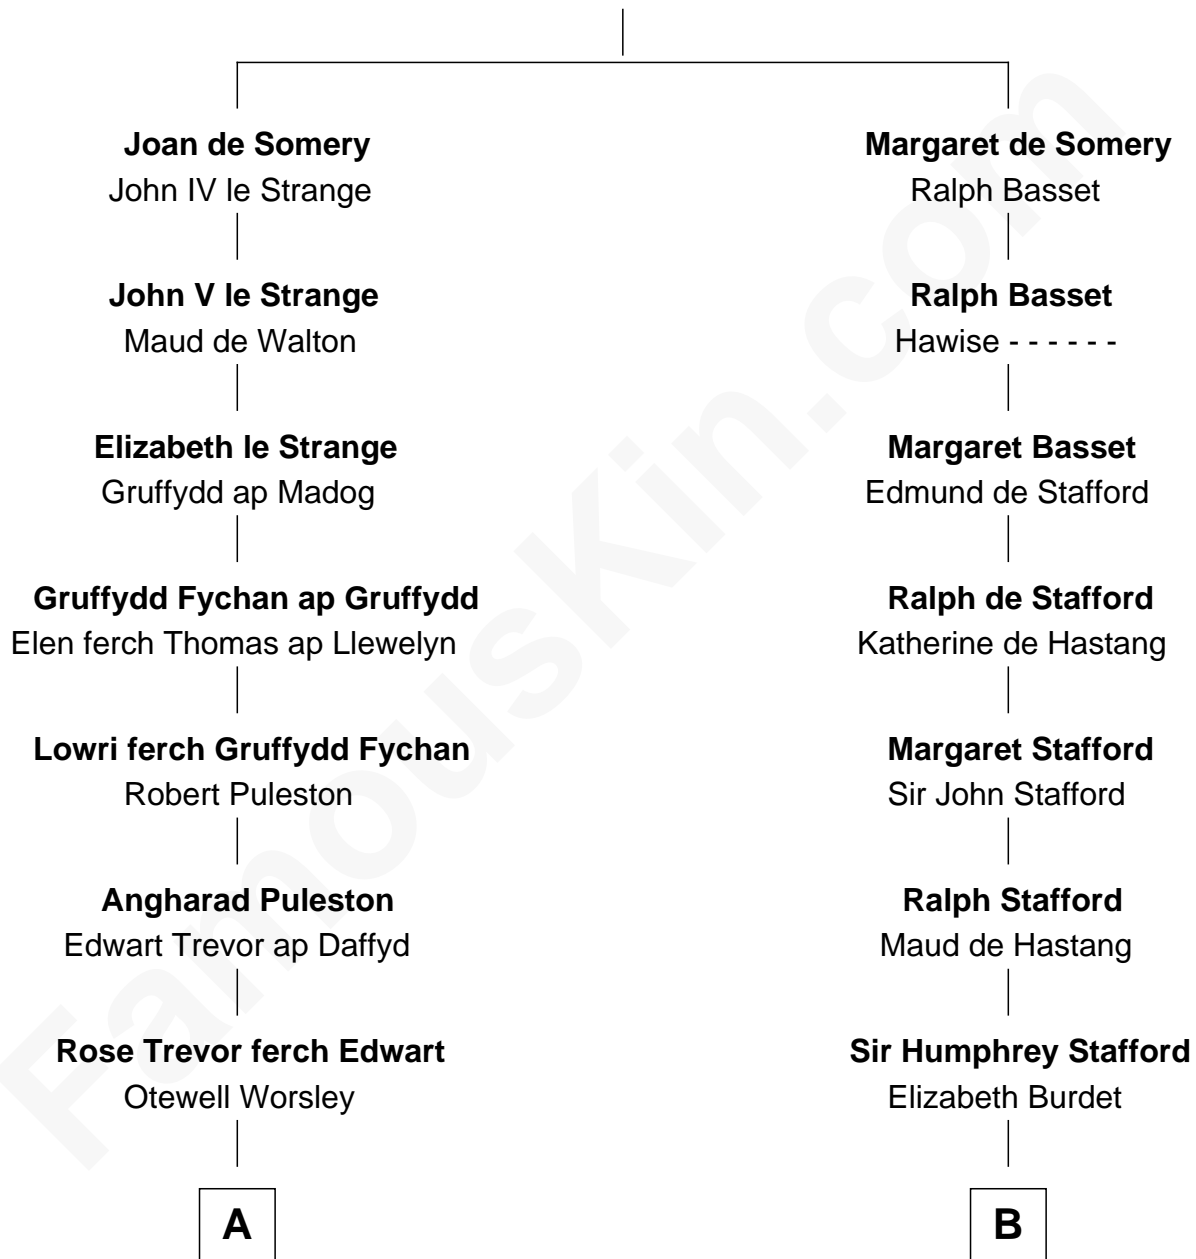

FamousKin.com

Relationship Chart of

Eliphalet Remington

Founder of Remington Arms Company

18th cousin 2 times removed of

Zachary Taylor
12th U.S. President

Sir Roger de Somery
Nichole d'Aubenev

C

Elizabeth Kilbourn
Eliphalet Remington

Eliphalet Remington
Founder of Remington Arms Company

D

Francis Strother
Susannah Dabney

William Strother
Sarah Bayly

Sarah Dabney Strother
Col. Richard Taylor

Zachary Taylor
12th U.S. President

FamousKin.com