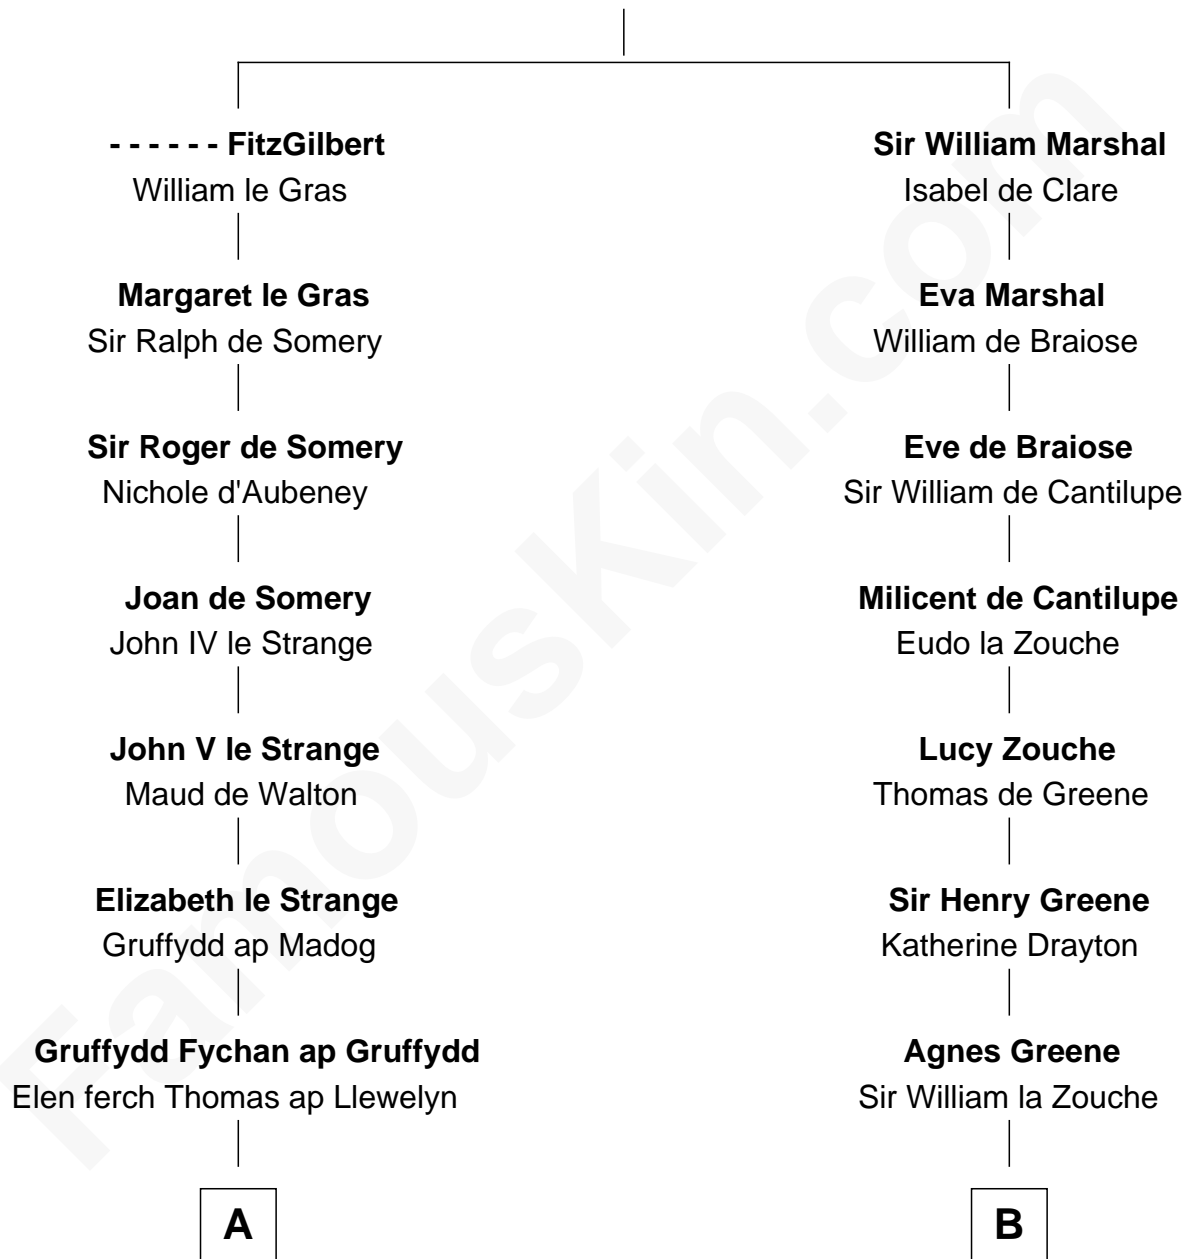

FamousKin.com

Relationship Chart of

Eliphalet Remington

Founder of Remington Arms Company

14th cousin 7 times removed of

Robert Catesby

Leader of Gunpowder Plot

John FitzGilbert
Sybilla of Salisbury

C

—
Sarah Wolcott

Robert Welles

—
Sarah Welles

Jonathan Robbins

—
Sarah Robbins

Elisha Kilbourn

—
Elizabeth Kilbourn