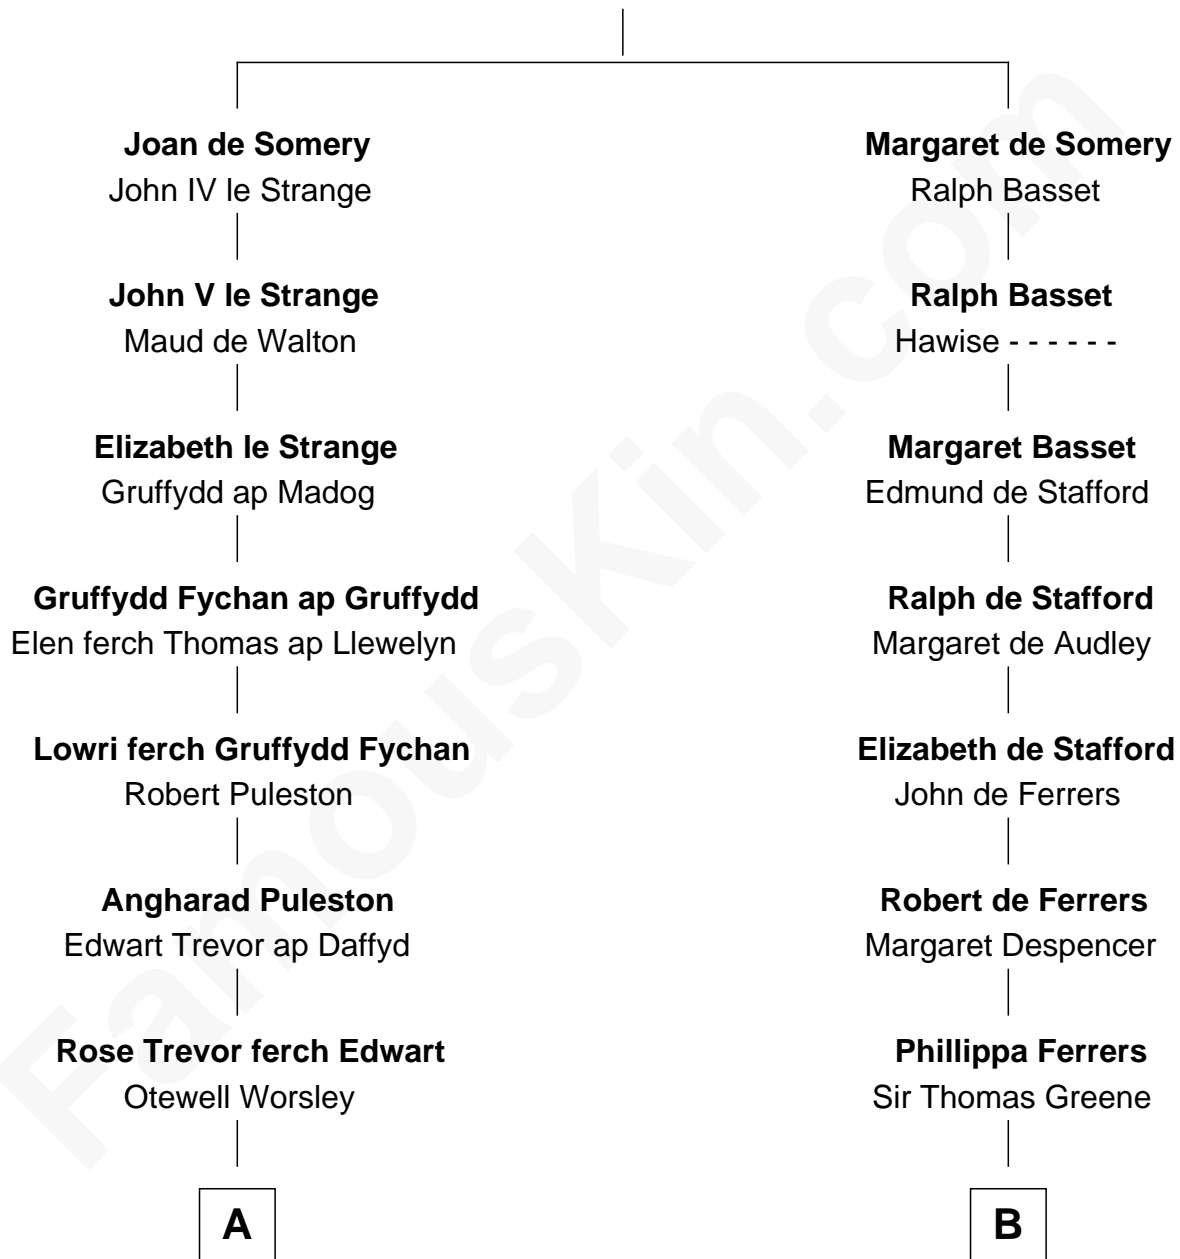

Sir Roger de Somery

Nichole d'Aubenev