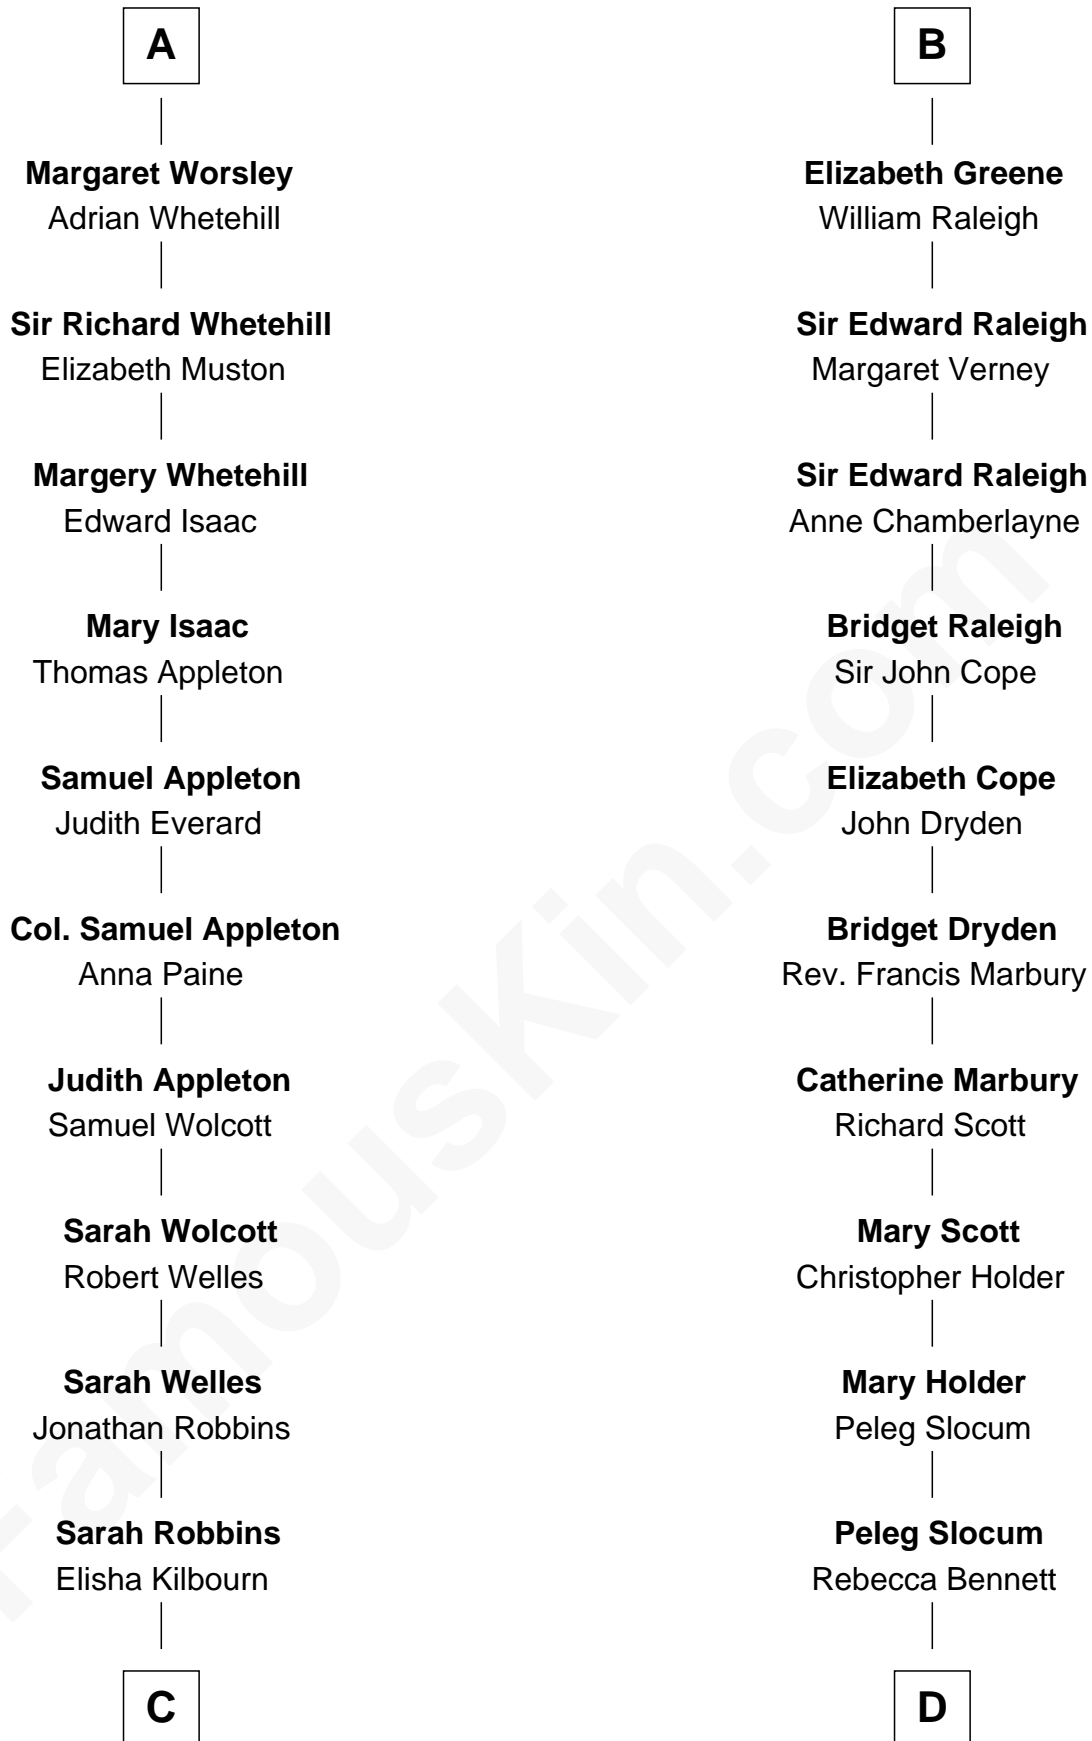

## Relationship Chart of

### Eliphalet Remington

Founder of Remington Arms Company

18th cousin 2 times removed of

**J. A. Folger**

Founder of Folger Coffee Company

**Sir Roger de Somery**

Nichole d'Aubenev

**C**

**Elizabeth Kilbourn**  
Eliphalet Remington

**Eliphalet Remington**  
*Founder of Remington Arms Company*

**D**

**Peleg Slocum**  
Elizabeth Brown

**Rebecca Slocum**  
George Folger

**Samuel Brown Folger**  
Nancy F. Hiller