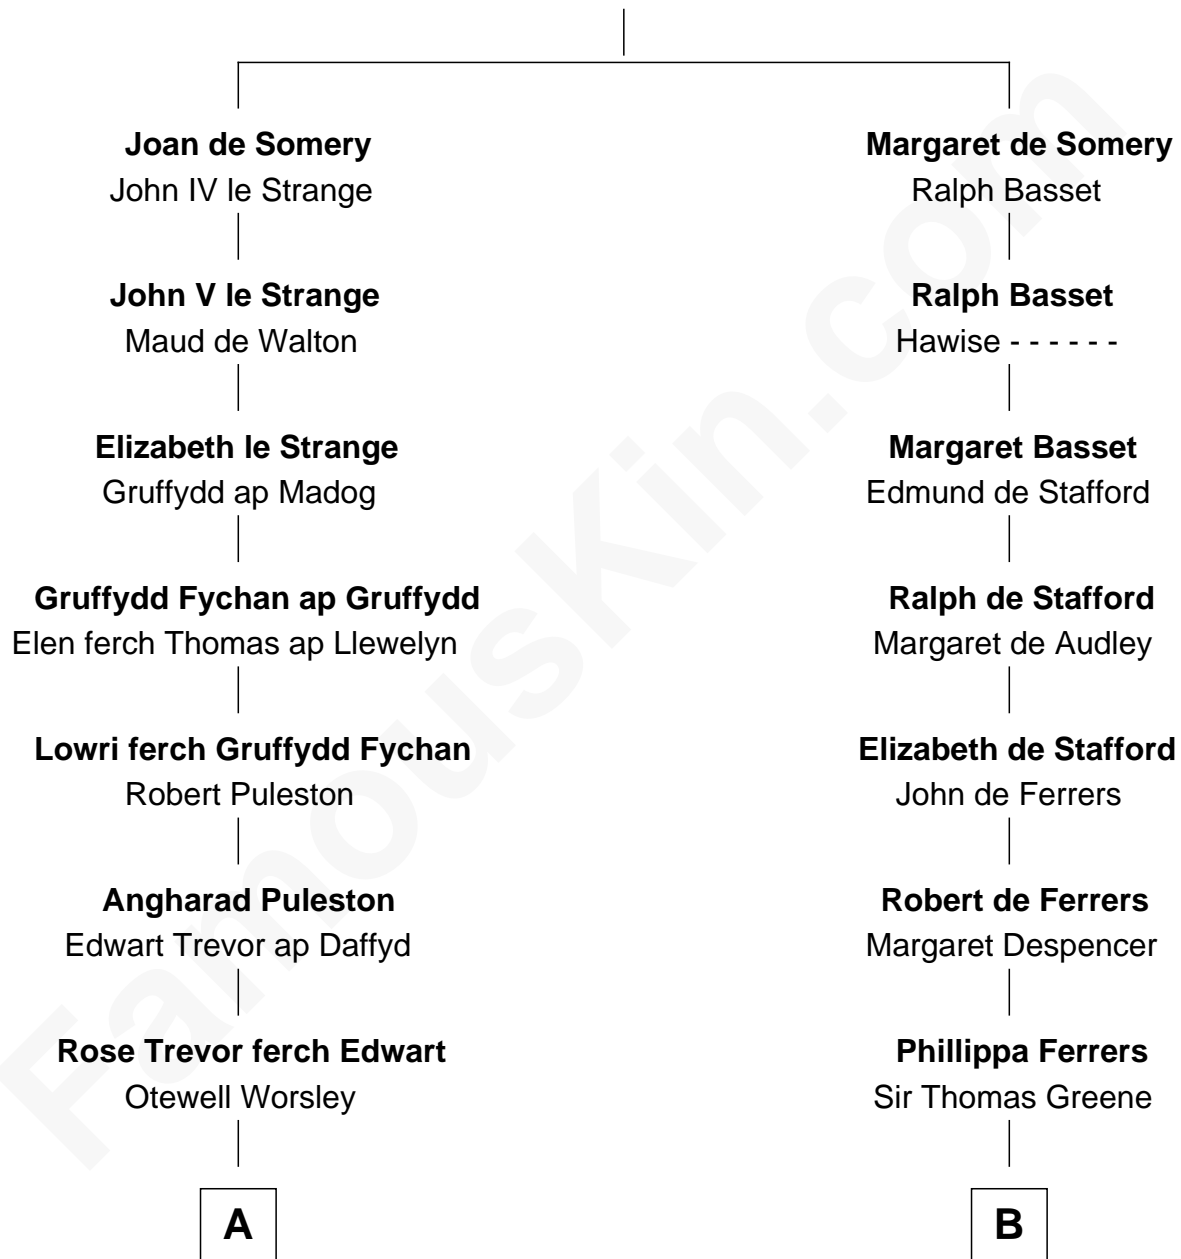

## Relationship Chart of

### Eliphalet Remington

Founder of Remington Arms Company

18th cousin 2 times removed of

**J. A. Folger**

Founder of Folger Coffee Company

**Sir Roger de Somery**

Nichole d'Aubenev

**C**

**Elizabeth Kilbourn**  
Eliphalet Remington

**Eliphalet Remington**  
*Founder of Remington Arms Company*

**D**

**Peleg Slocum**  
Elizabeth Brown

**Rebecca Slocum**  
George Folger

**Samuel Brown Folger**  
Nancy F. Hiller