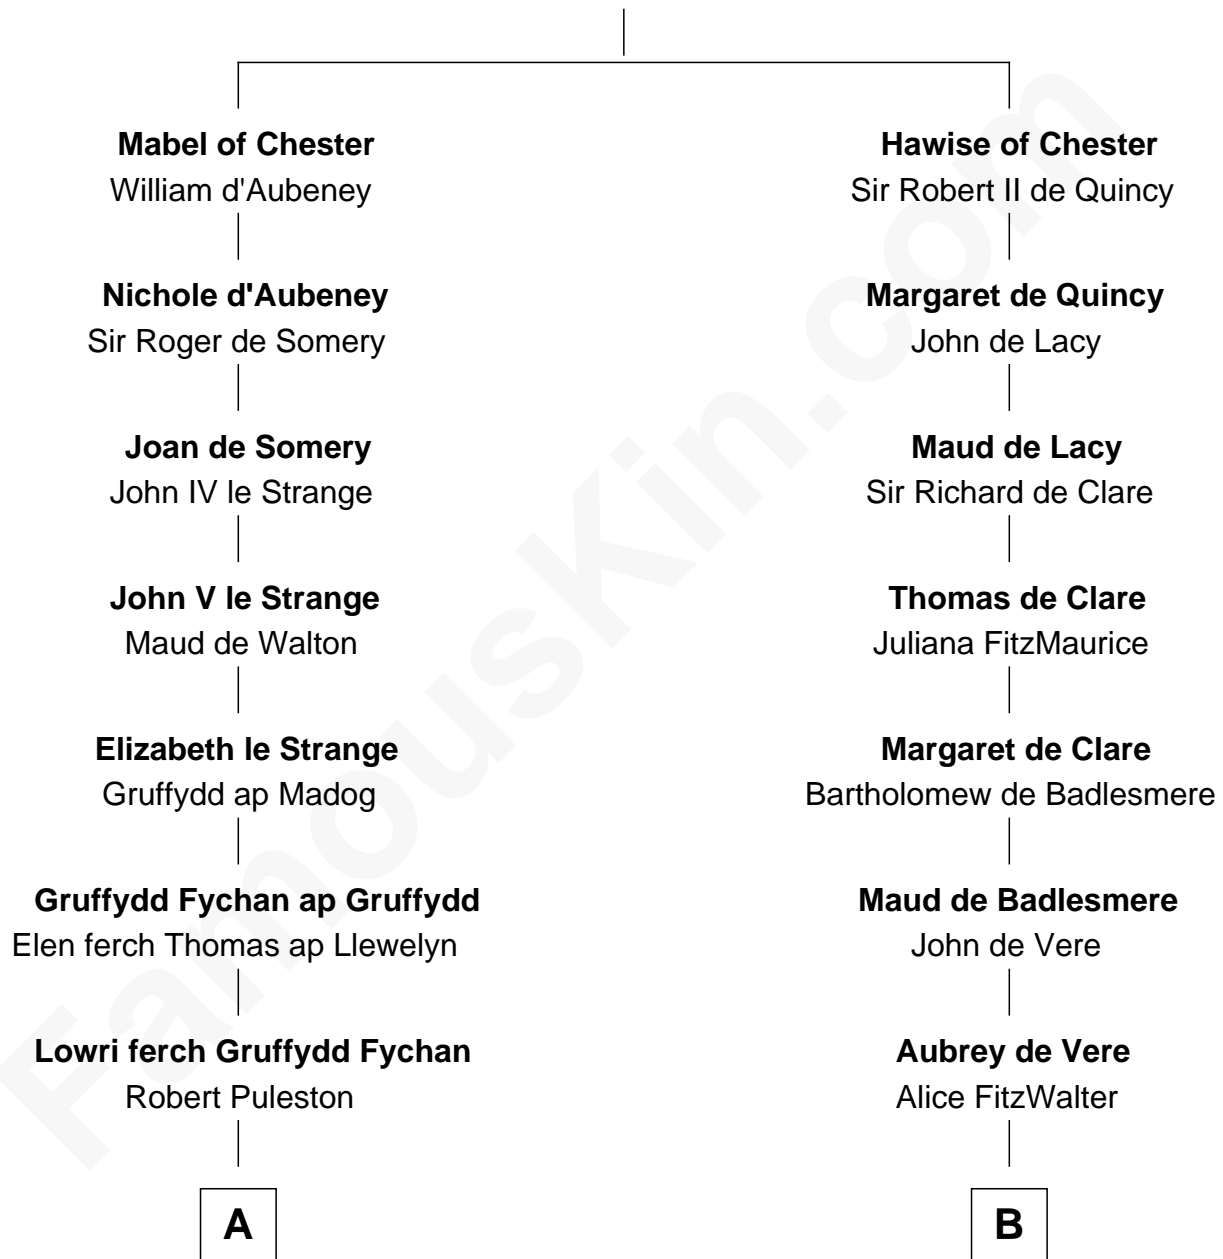

FamousKin.com

Relationship Chart of

Eliphalet Remington

Founder of Remington Arms Company

19th cousin 1 time removed of

Samuel Howard

Boston Tea Party Participant

Hugh de Kevelioc
Bertrade de Montfort

C

Sarah Welles
Jonathan Robbins

Sarah Robbins
Elisha Kilbourn

Elizabeth Kilbourn
Eliphalet Remington

Eliphalet Remington
Founder of Remington Arms Company

D

William Goffe
Abigail Richardson

Martha Goffe
Ebenezer Howard

Samuel Howard
Boston Tea Party Participant

FamousKin.com