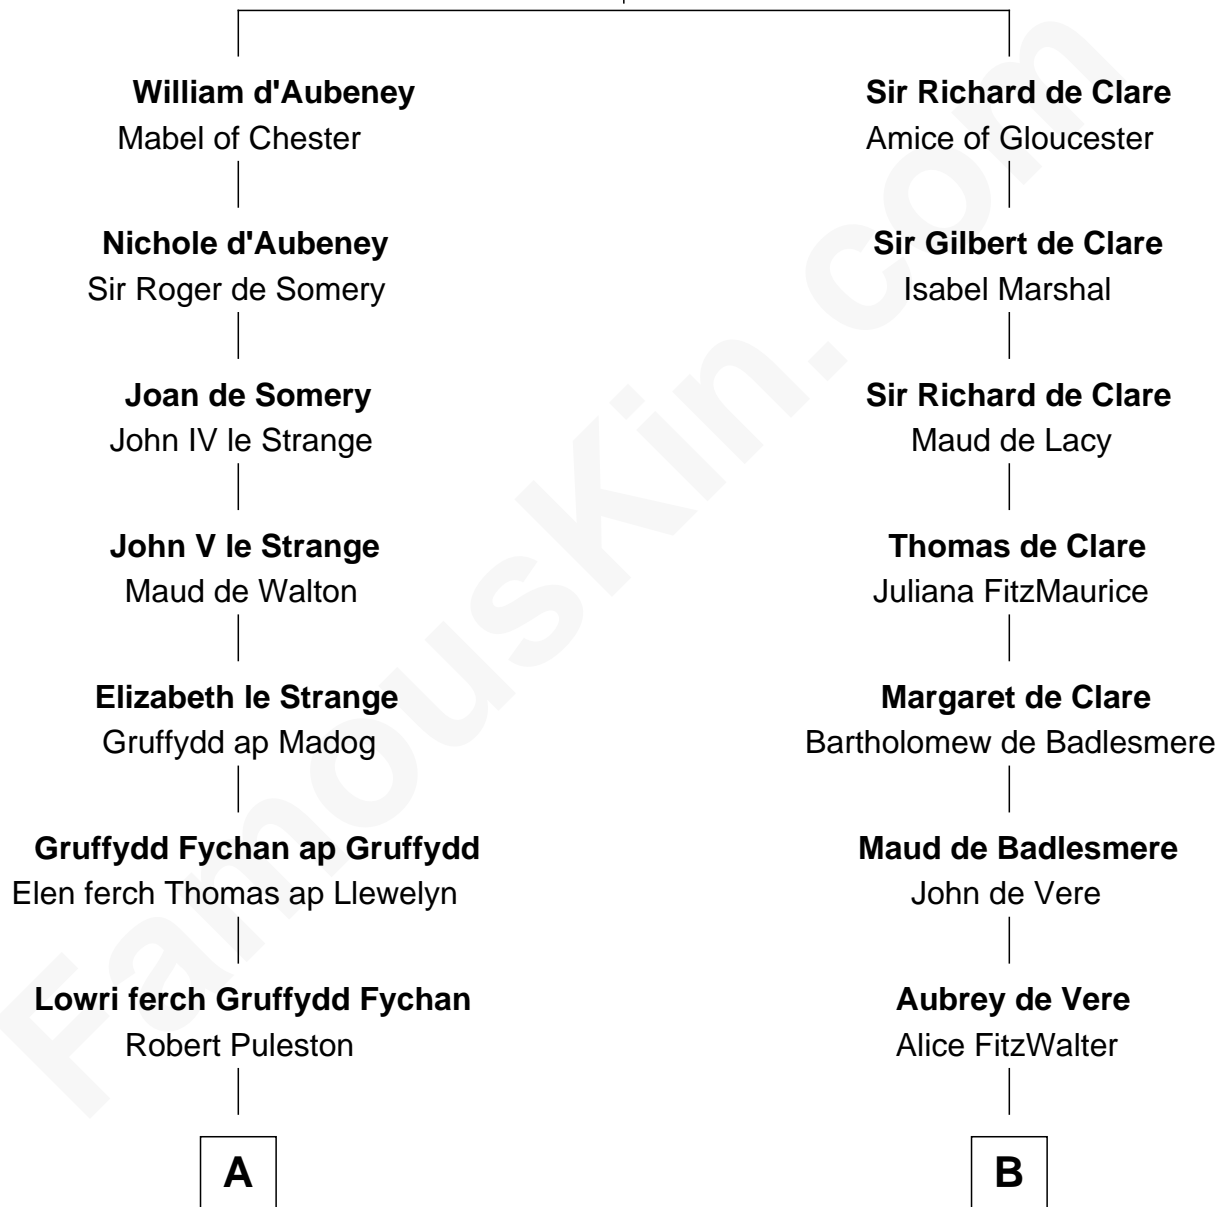

FamousKin.com

Relationship Chart of

Eliphalet Remington

Founder of Remington Arms Company

19th cousin 1 time removed of

Samuel Howard

Boston Tea Party Participant

Maud de St. Hilary

with husband
William d'Aubeney

with husband
Roger de Clare

C

Sarah Welles
Jonathan Robbins

Sarah Robbins
Elisha Kilbourn

Elizabeth Kilbourn
Eliphalet Remington

Eliphalet Remington
Founder of Remington Arms Company

D

William Goffe
Abigail Richardson

Martha Goffe
Ebenezer Howard

Samuel Howard
Boston Tea Party Participant

FamousKin.com