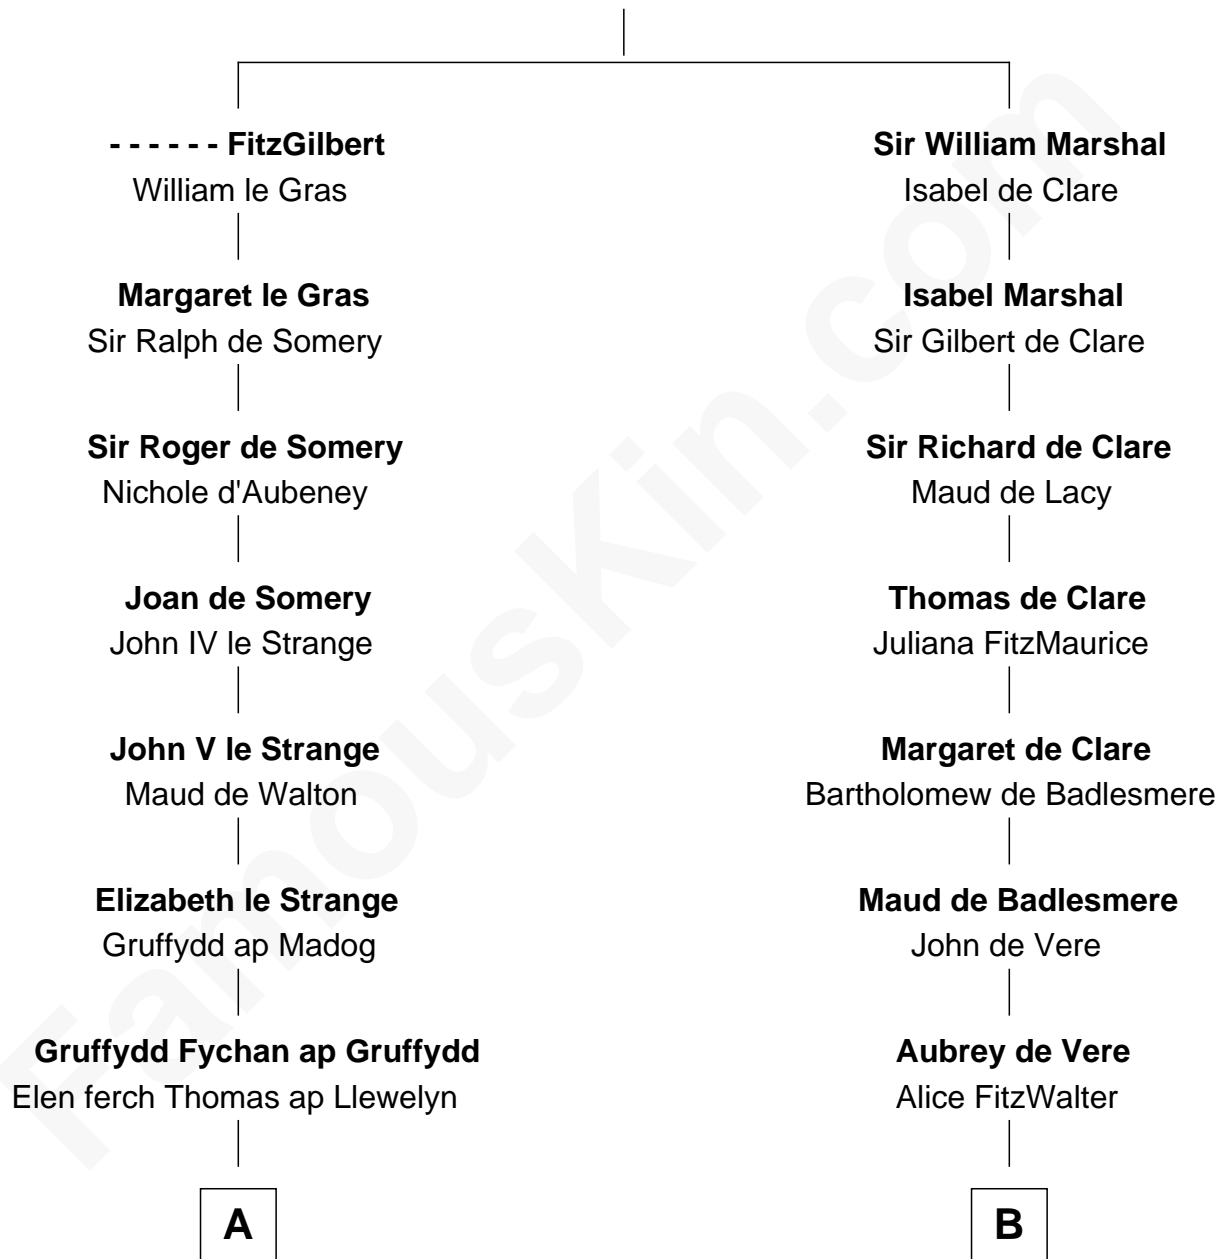

FamousKin.com

Relationship Chart of

Eliphalet Remington

Founder of Remington Arms Company

19th cousin 2 times removed of

Samuel Howard

Boston Tea Party Participant

John FitzGilbert
Sybilla of Salisbury

C

Sarah Wolcott
Robert Welles

Sarah Welles
Jonathan Robbins

Sarah Robbins
Elisha Kilbourn

Elizabeth Kilbourn
Eliphalet Remington

Eliphalet Remington
Founder of Remington Arms Company

D

William Goffe
Abigail Richardson

Martha Goffe
Ebenezer Howard

Samuel Howard
Boston Tea Party Participant

FamousKin.com