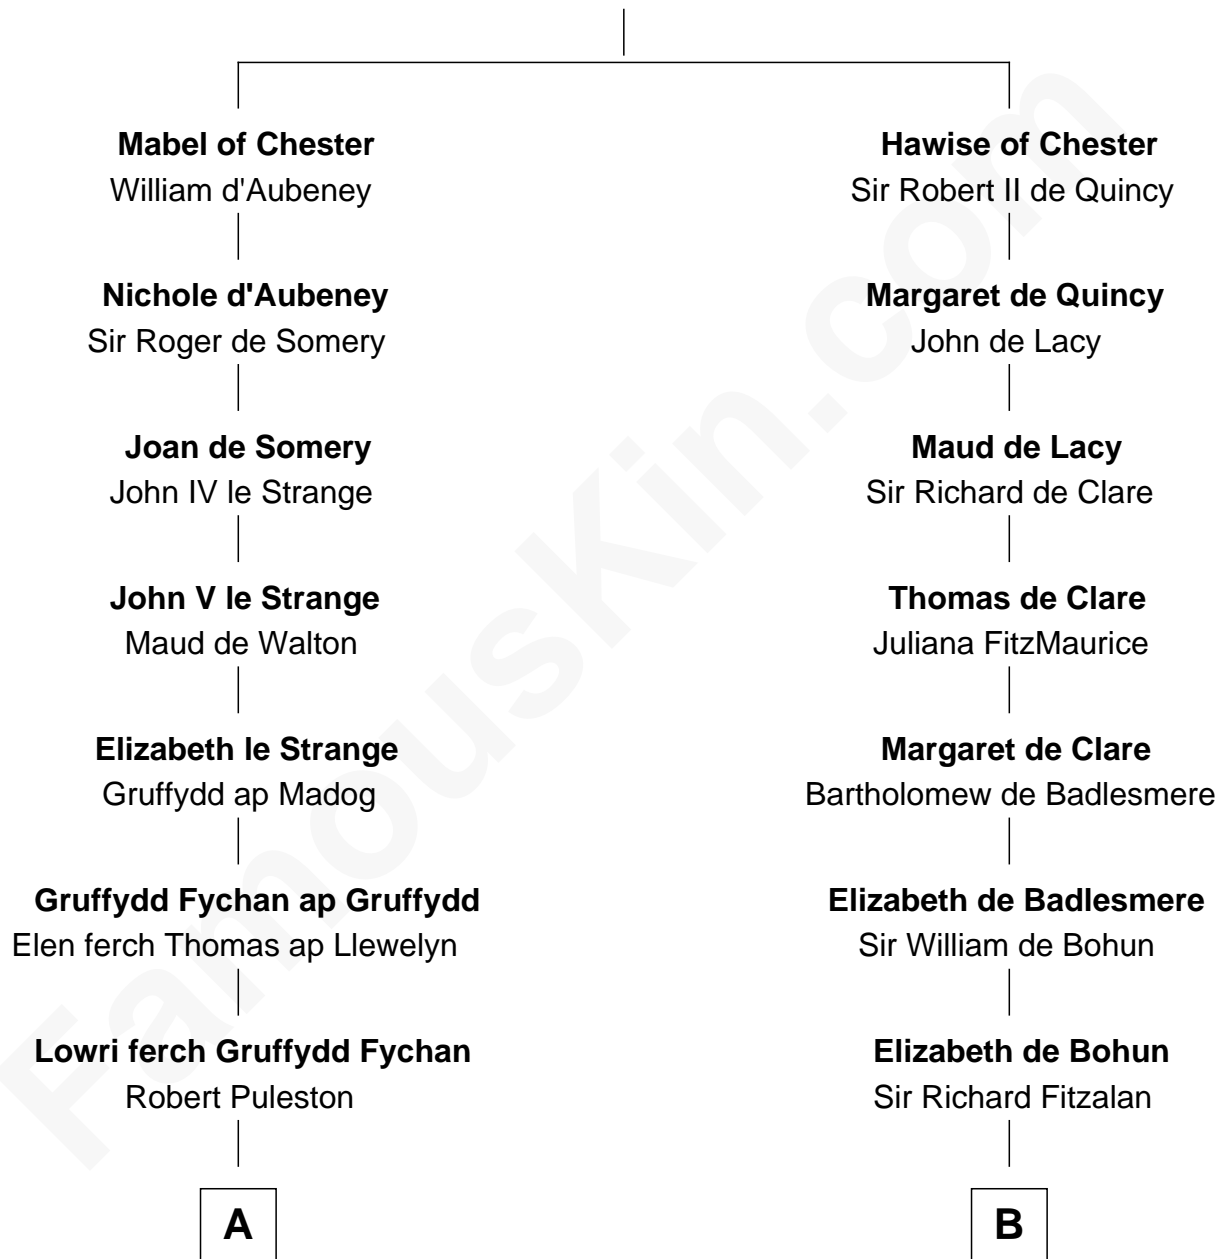

FamousKin.com

Relationship Chart of

Eliphalet Remington

Founder of Remington Arms Company

20th cousin of

Eli Whitney

Inventor of the Cotton Gin

Hugh de Kevelioc
Bertrade de Montfort

C

Sarah Welles
Jonathan Robbins

Sarah Robbins
Elisha Kilbourn

Elizabeth Kilbourn
Eliphalet Remington

Eliphalet Remington
Founder of Remington Arms Company

D

Elizabeth Wellington
John Fay

Benjamin Fay
Martha Miles

Elizabeth Fay
Eli Whitney

Eli Whitney
Inventor of the Cotton Gin

FamousKin.com