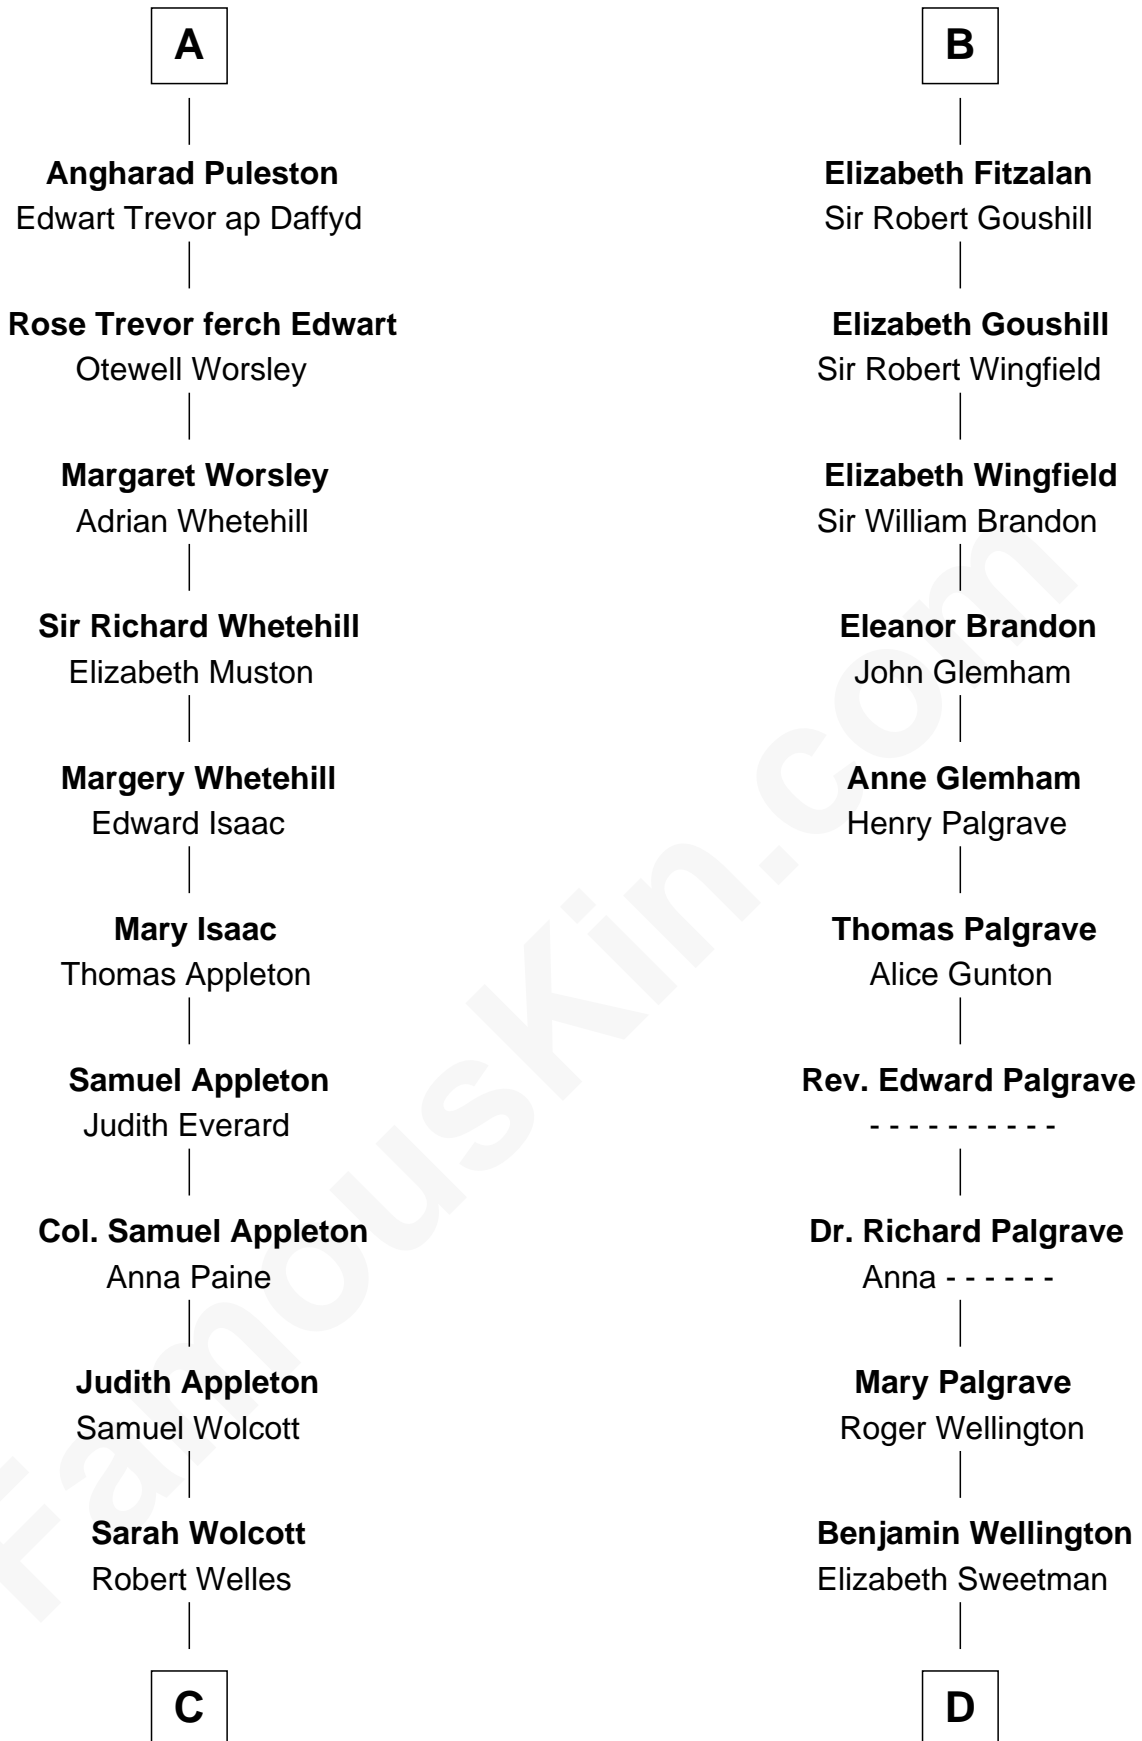

FamousKin.com

Relationship Chart of

Eliphalet Remington

Founder of Remington Arms Company

20th cousin of

Eli Whitney

Inventor of the Cotton Gin

Hugh de Kevelioc
Bertrade de Montfort

C

Sarah Welles
Jonathan Robbins

Sarah Robbins
Elisha Kilbourn

Elizabeth Kilbourn
Eliphalet Remington

Eliphalet Remington
Founder of Remington Arms Company

D

Elizabeth Wellington
John Fay

Benjamin Fay
Martha Miles

Elizabeth Fay
Eli Whitney

Eli Whitney
Inventor of the Cotton Gin

FamousKin.com