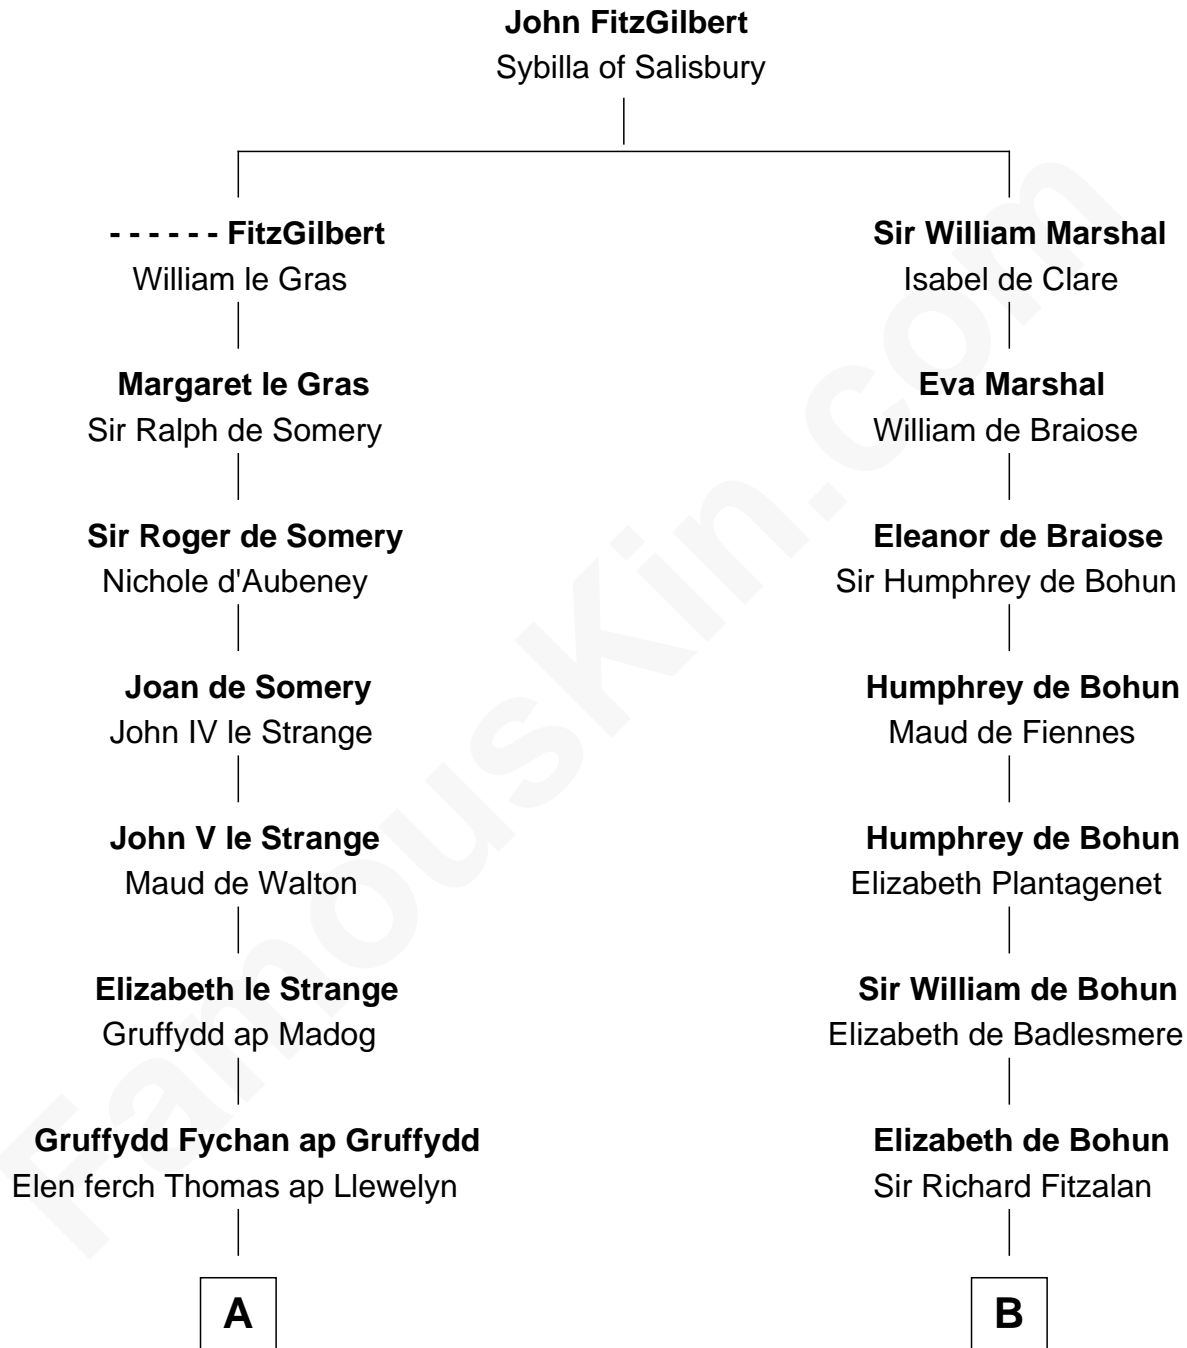

FamousKin.com

Relationship Chart of

Eliphalet Remington

Founder of Remington Arms Company

20th cousin 1 time removed of

Eli Whitney

Inventor of the Cotton Gin

C

Sarah Wolcott
Robert Welles

Sarah Welles
Jonathan Robbins

Sarah Robbins
Elisha Kilbourn

Elizabeth Kilbourn
Eliphalet Remington

Eliphalet Remington
Founder of Remington Arms Company

D

Elizabeth Wellington
John Fay

Benjamin Fay
Martha Miles

Elizabeth Fay
Eli Whitney

Eli Whitney
Inventor of the Cotton Gin

FamousKin.com