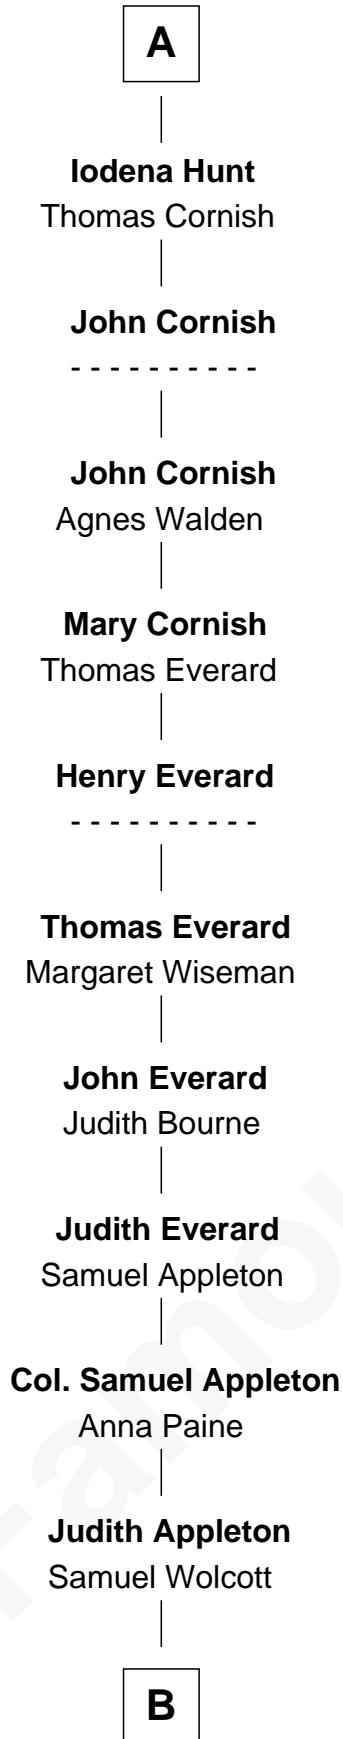

FamousKin.com

Relationship Chart of

Eliphalet Remington

Founder of Remington Arms Company

3rd cousin 18 times removed of

Robert de Vere

Magna Carta Surety

Richard Fitzgilbert

Rohese Giffard

Robert Fitzrichard

Maud de St. Liz

Sir Walter Fitzrobert

Maud de Lucy

Alice Fitzwalter

Gilbert Pecche

Sir Hamon Pecche

Eve -----

Sir Gilbert Pecche

Joan de Creye

Sir Simon Pecche

Agnes Holme

Margaret Pecche

John Hunt

A

Gilbert Fitzrichard de Clare

Adeliza de Clermont-en-Beauvaisis

Alice Fitzrichard de Clare

Aubrey de Vere

Aubrey de Vere

Agnes de Essex

Robert de Vere

Magna Carta Surety