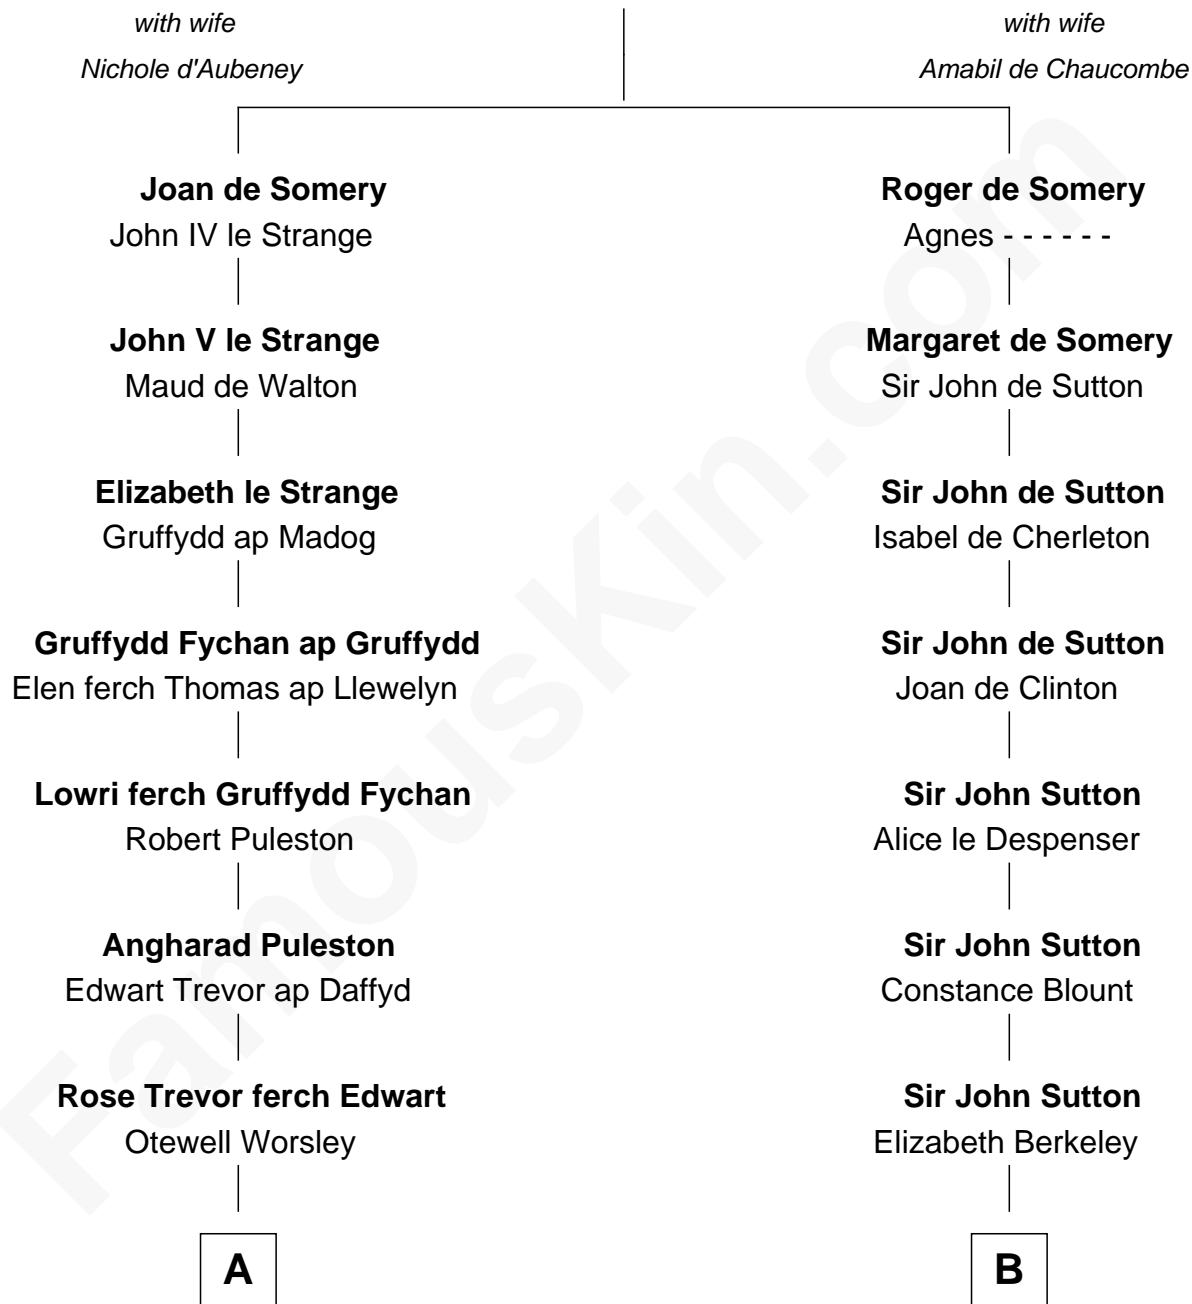

FamousKin.com

Relationship Chart of

Eliphalet Remington

Founder of Remington Arms Company

18th cousin 3 times removed of

Dr. H. H. Holmes

Serial Killer aka "Devil in the White City"

Sir Roger de Somery

C

Elizabeth Kilbourn
Eliphalet Remington

Eliphalet Remington
Founder of Remington Arms Company

D

Sarah Smith
Edward Scribner Mudgett

Samuel Mudgett
Mary Morrill

Scribner Mudgett
Nancy Prescott

Levi Horton Mudgett
Theodate Page Price