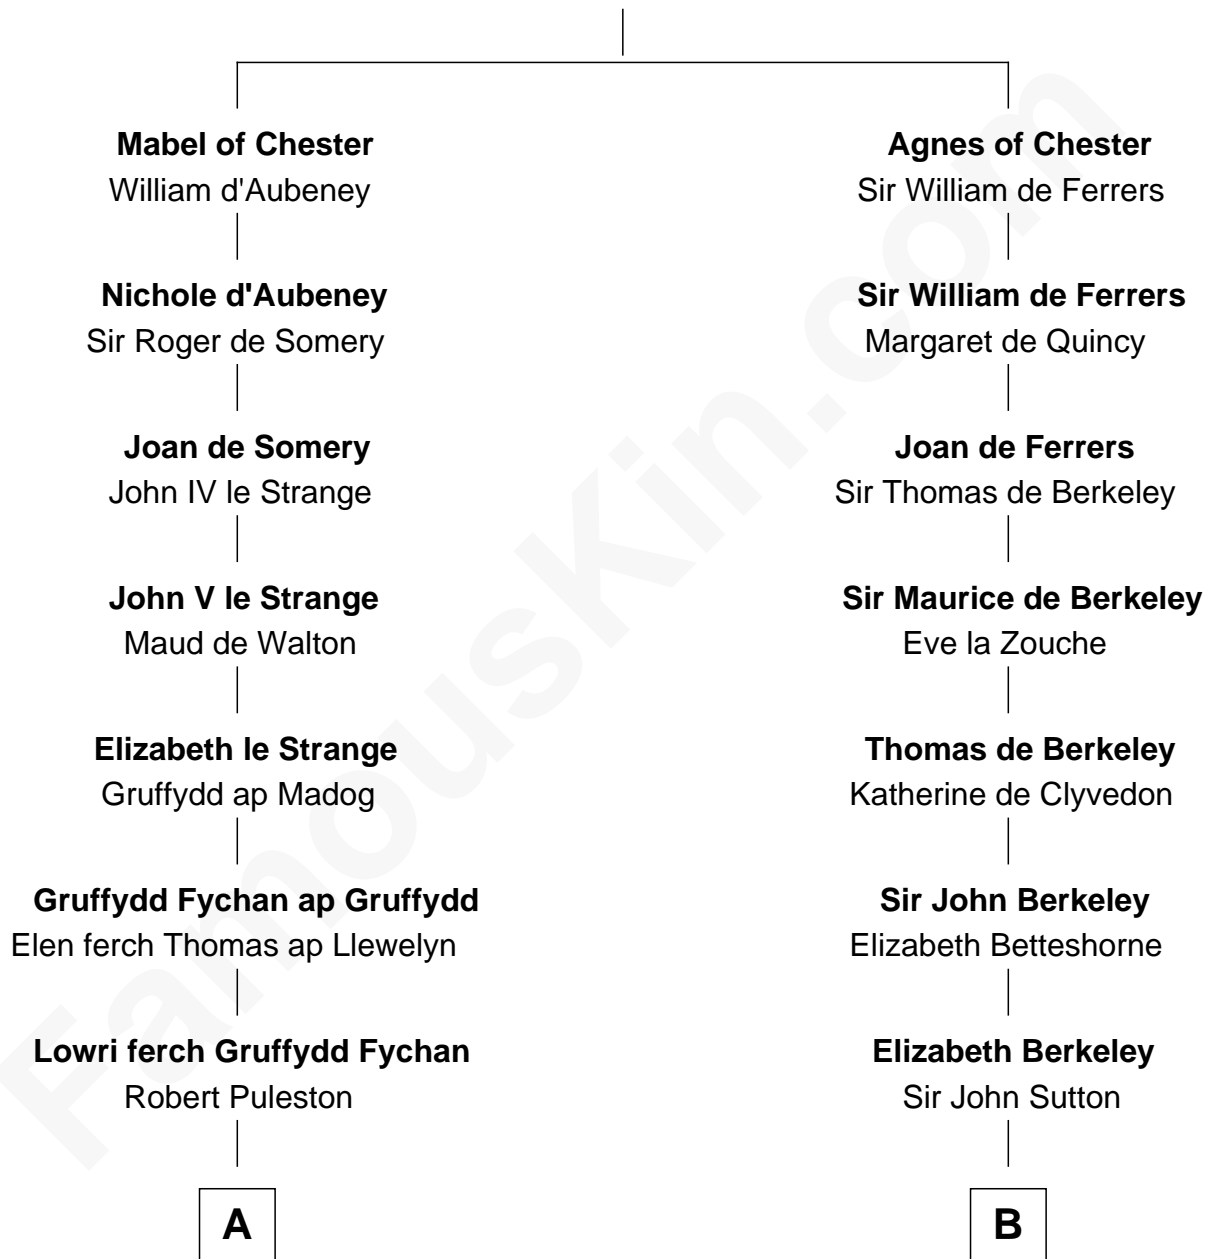

FamousKin.com

Relationship Chart of

Eliphalet Remington

Founder of Remington Arms Company

20th cousin 1 time removed of

Dr. H. H. Holmes

Serial Killer aka "Devil in the White City"

Hugh de Kevelioc
Bertrade de Montfort

C

Sarah Welles
Jonathan Robbins

Sarah Robbins
Elisha Kilbourn

Elizabeth Kilbourn
Eliphalet Remington

Eliphalet Remington
Founder of Remington Arms Company

D

Sarah Smith
Edward Scribner Mudgett

Samuel Mudgett
Mary Morrill

Scribner Mudgett
Nancy Prescott

Levi Horton Mudgett
Theodate Page Price

Dr. H. H. Holmes
Serial Killer Dr. H. H. Holmes