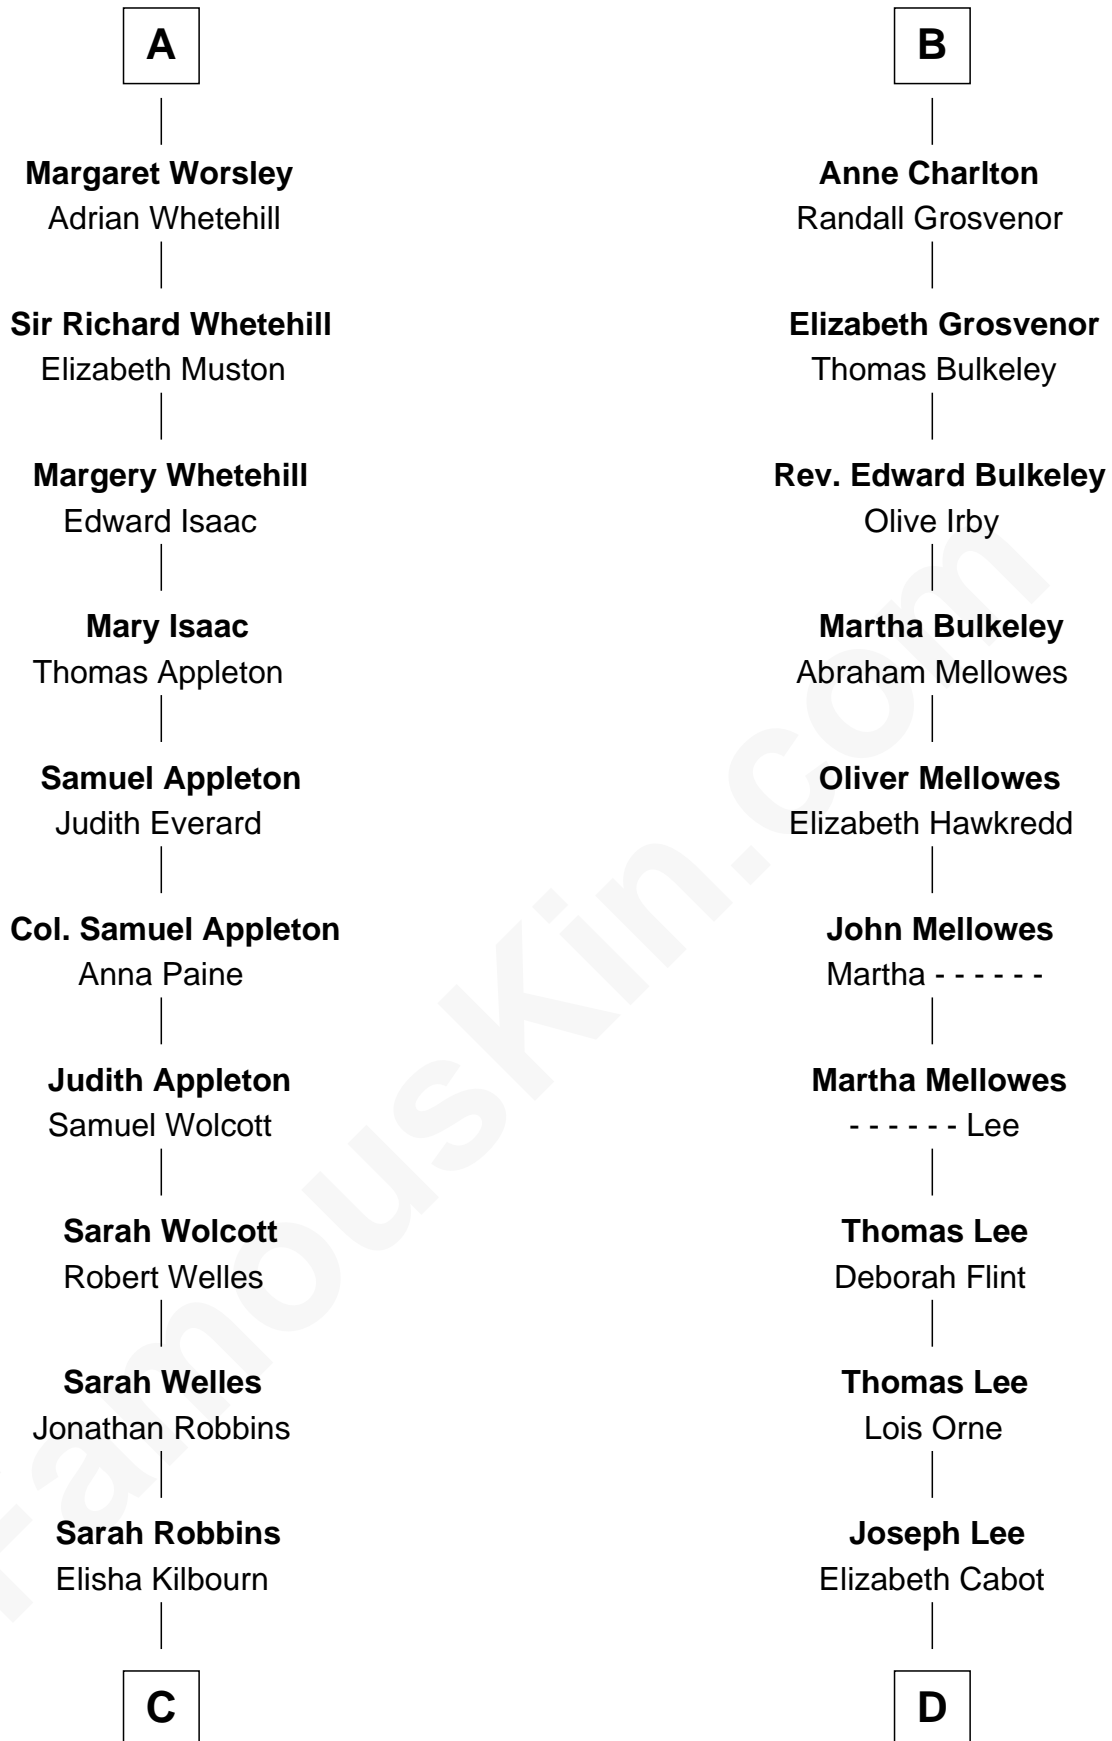

FamousKin.com

Relationship Chart of

Eliphalet Remington

Founder of Remington Arms Company

18th cousin 2 times removed of

Alice (Lee) Roosevelt

First Wife of President Theodore Roosevelt

C

Elizabeth Kilbourn
Eliphalet Remington

Eliphalet Remington
Founder of Remington Arms Company

D

Nathaniel Cabot Lee
Mary Ann Cabot

John Clarke Lee
Harriet Paine Rose

George Cabot Lee
Caroline Watts Haskell

Alice (Lee) Roosevelt
Wife of President Theodore Roosevelt