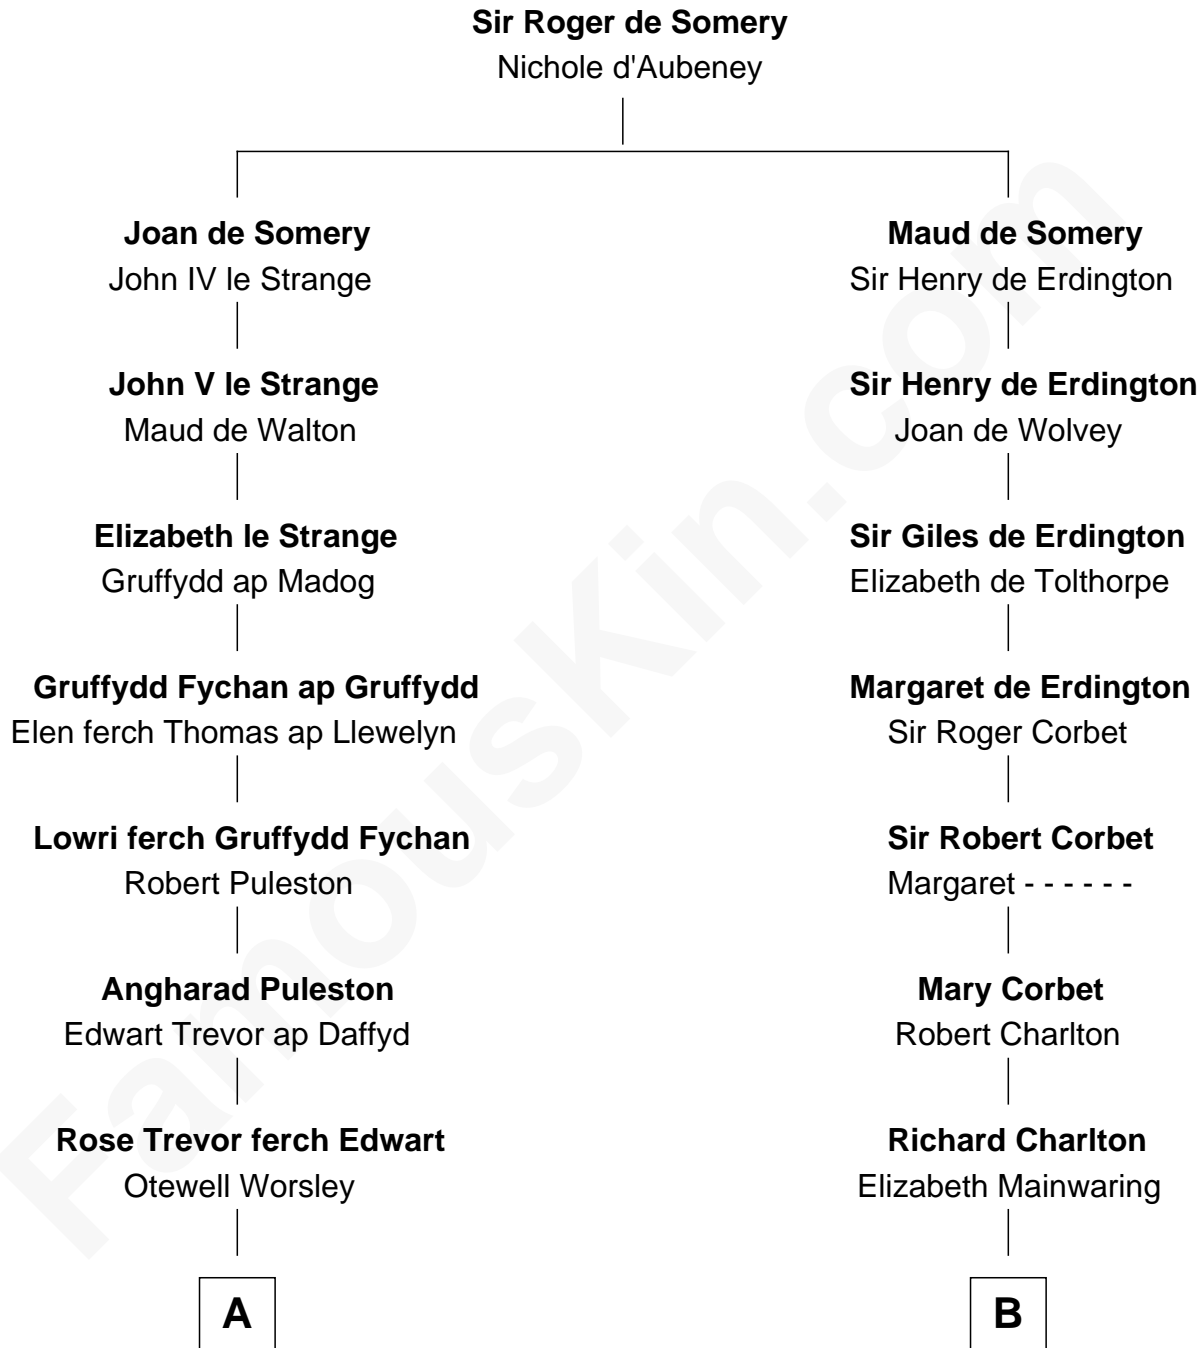

FamousKin.com

Relationship Chart of

Eliphalet Remington

Founder of Remington Arms Company

18th cousin 2 times removed of

Alice (Lee) Roosevelt

First Wife of President Theodore Roosevelt

C

Elizabeth Kilbourn
Eliphalet Remington

Eliphalet Remington
Founder of Remington Arms Company

D

Nathaniel Cabot Lee
Mary Ann Cabot

John Clarke Lee
Harriet Paine Rose

George Cabot Lee
Caroline Watts Haskell

Alice (Lee) Roosevelt
Wife of President Theodore Roosevelt