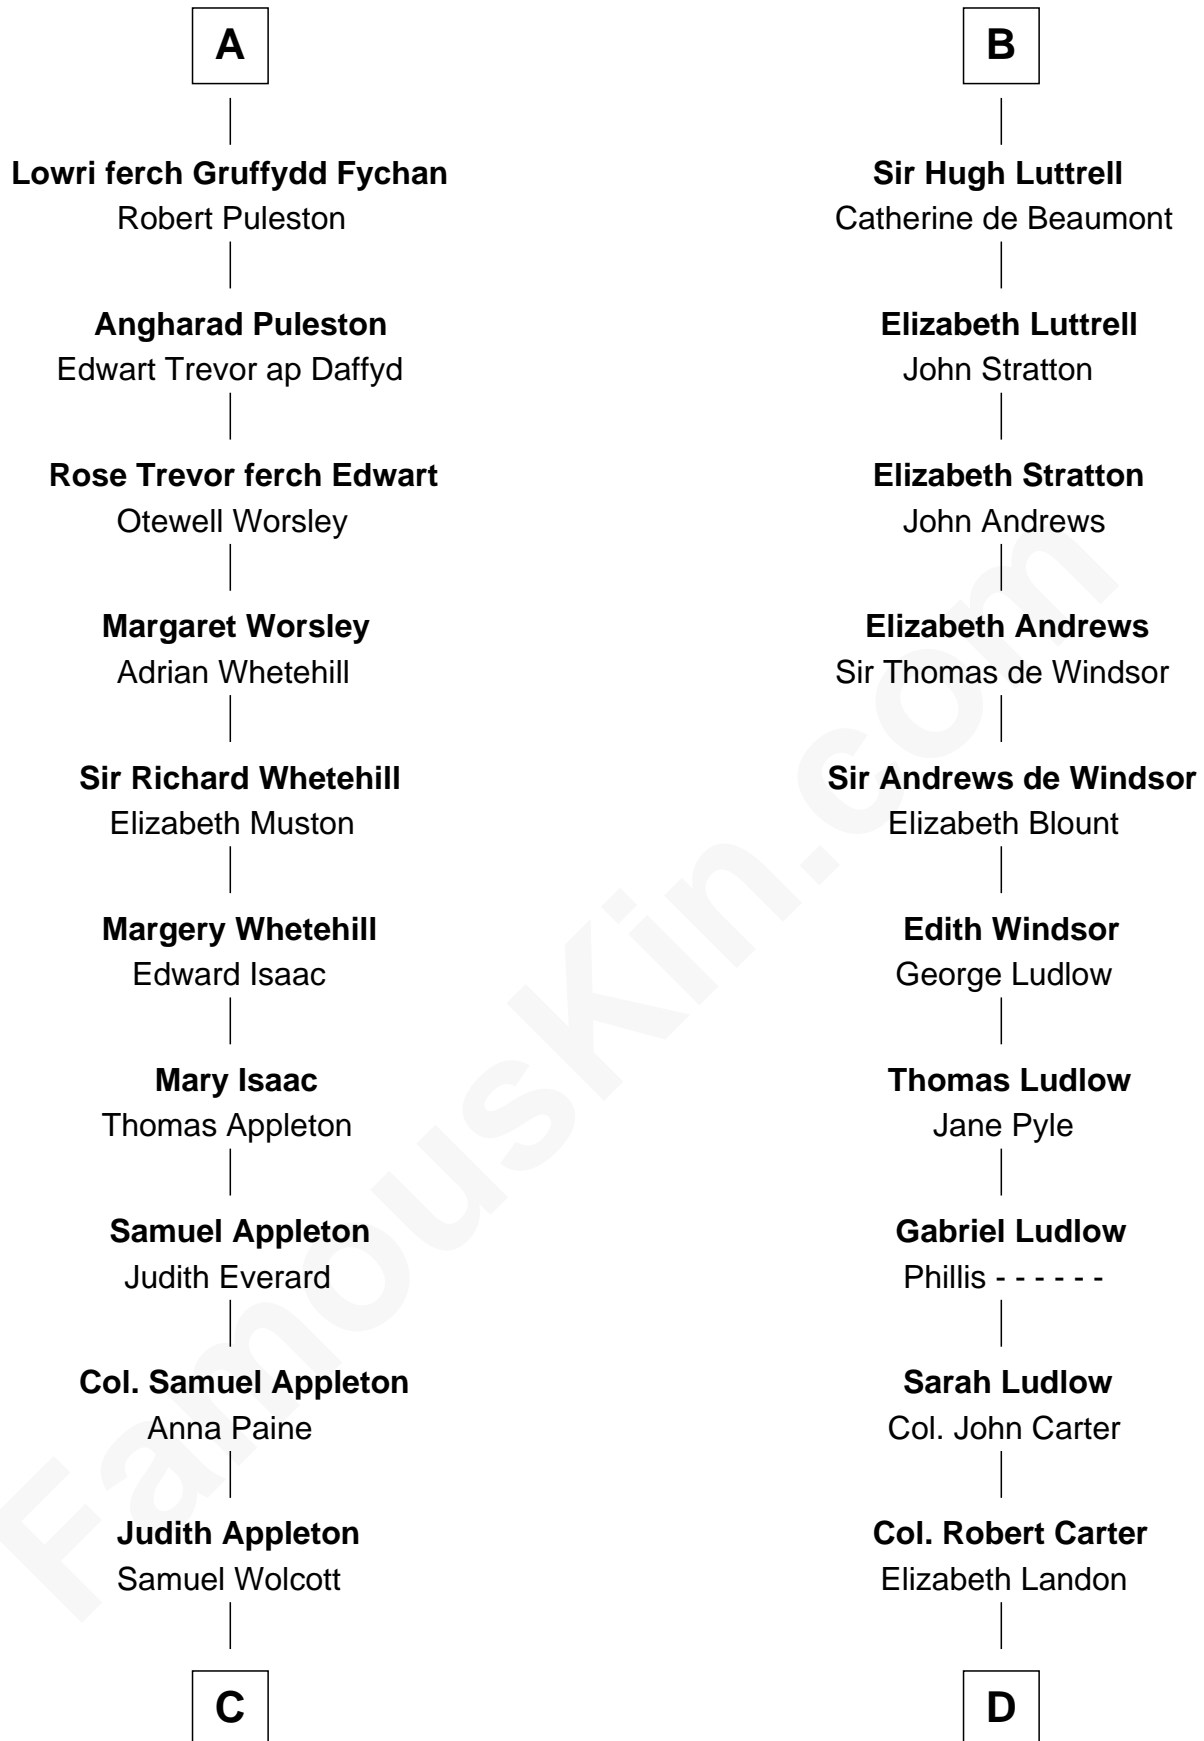

FamousKin.com

Relationship Chart of

Eliphalet Remington

Founder of Remington Arms Company

18th cousin 3 times removed of

Carter Braxton

Signer of the Declaration of Independence

C

Sarah Wolcott
Robert Welles

Sarah Welles
Jonathan Robbins

Sarah Robbins
Elisha Kilbourn

Elizabeth Kilbourn
Eliphalet Remington

Eliphalet Remington
Founder of Remington Arms Company

D

Mary Carter
George Braxton