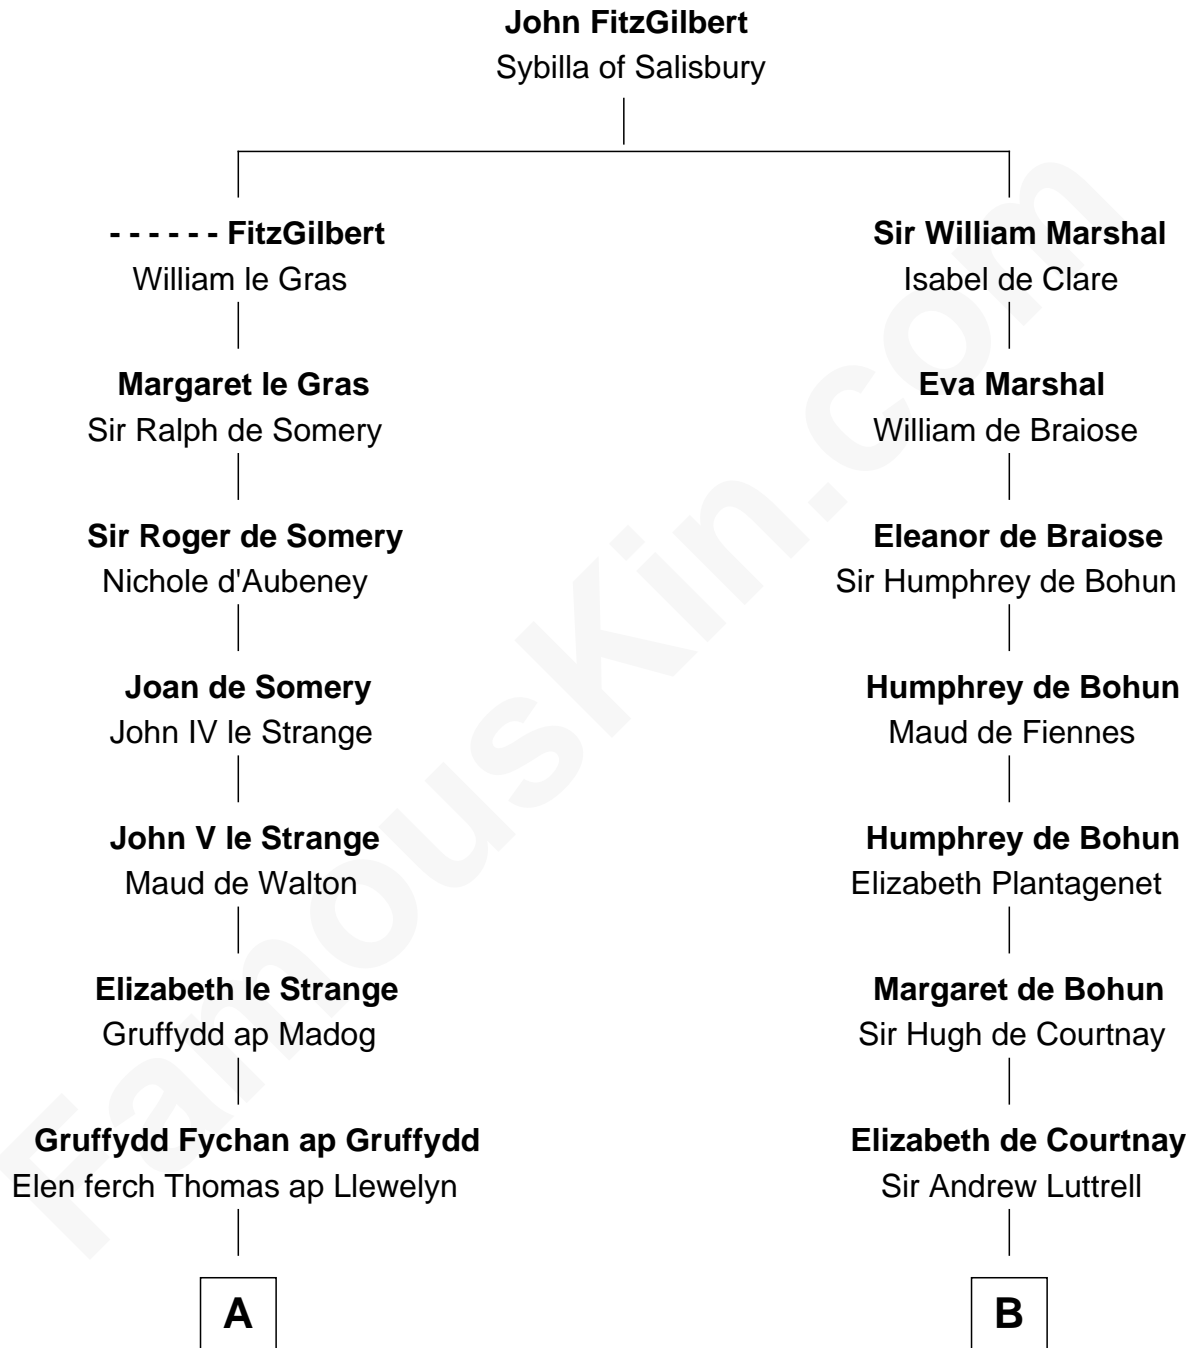

FamousKin.com

Relationship Chart of

Eliphalet Remington

Founder of Remington Arms Company

18th cousin 3 times removed of

Carter Braxton

Signer of the Declaration of Independence

C

Sarah Wolcott
Robert Welles

Sarah Welles
Jonathan Robbins

Sarah Robbins
Elisha Kilbourn

Elizabeth Kilbourn
Eliphalet Remington

Eliphalet Remington
Founder of Remington Arms Company

D

Mary Carter
George Braxton