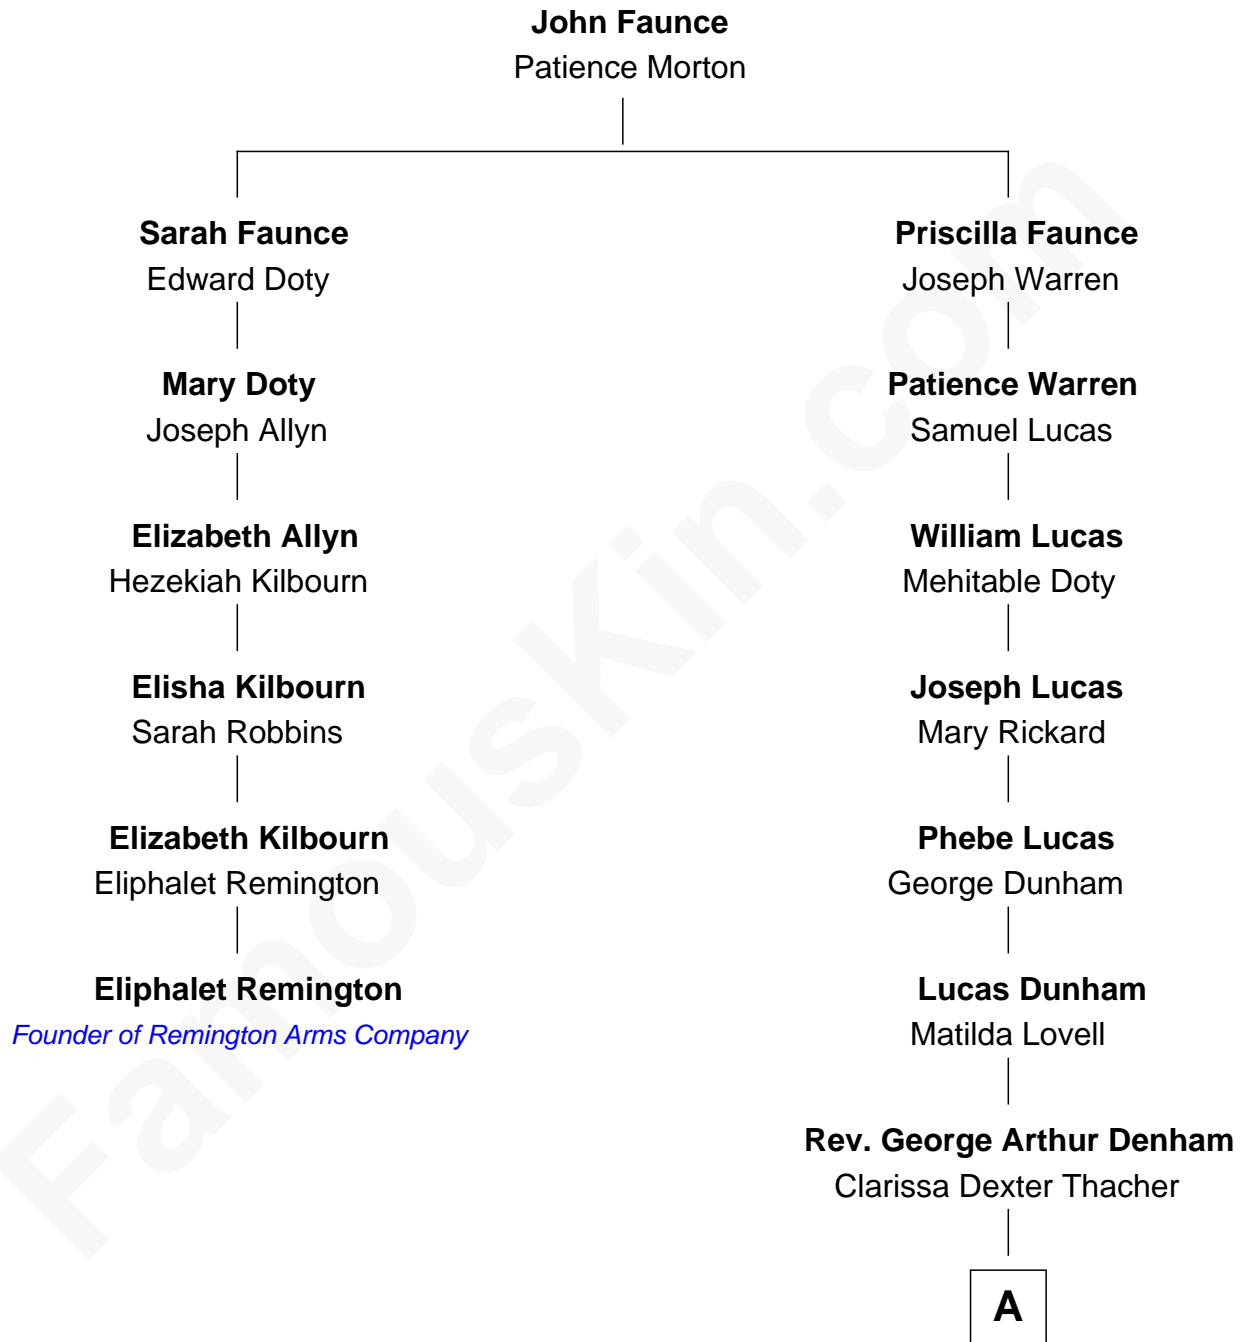

## Relationship Chart of

### Eliphalet Remington

*Founder of Remington Arms Company*

5th cousin 4 times removed of

**Samuel P. Goddard**

*12th Governor of Arizona*

**A**

Matthew Thacher Denham

Clara E. Fisher

Florence Hilton Denham

Samuel Pearson Goddard

Samuel P. Goddard

*12th Governor of Arizona*

FamousKin.com