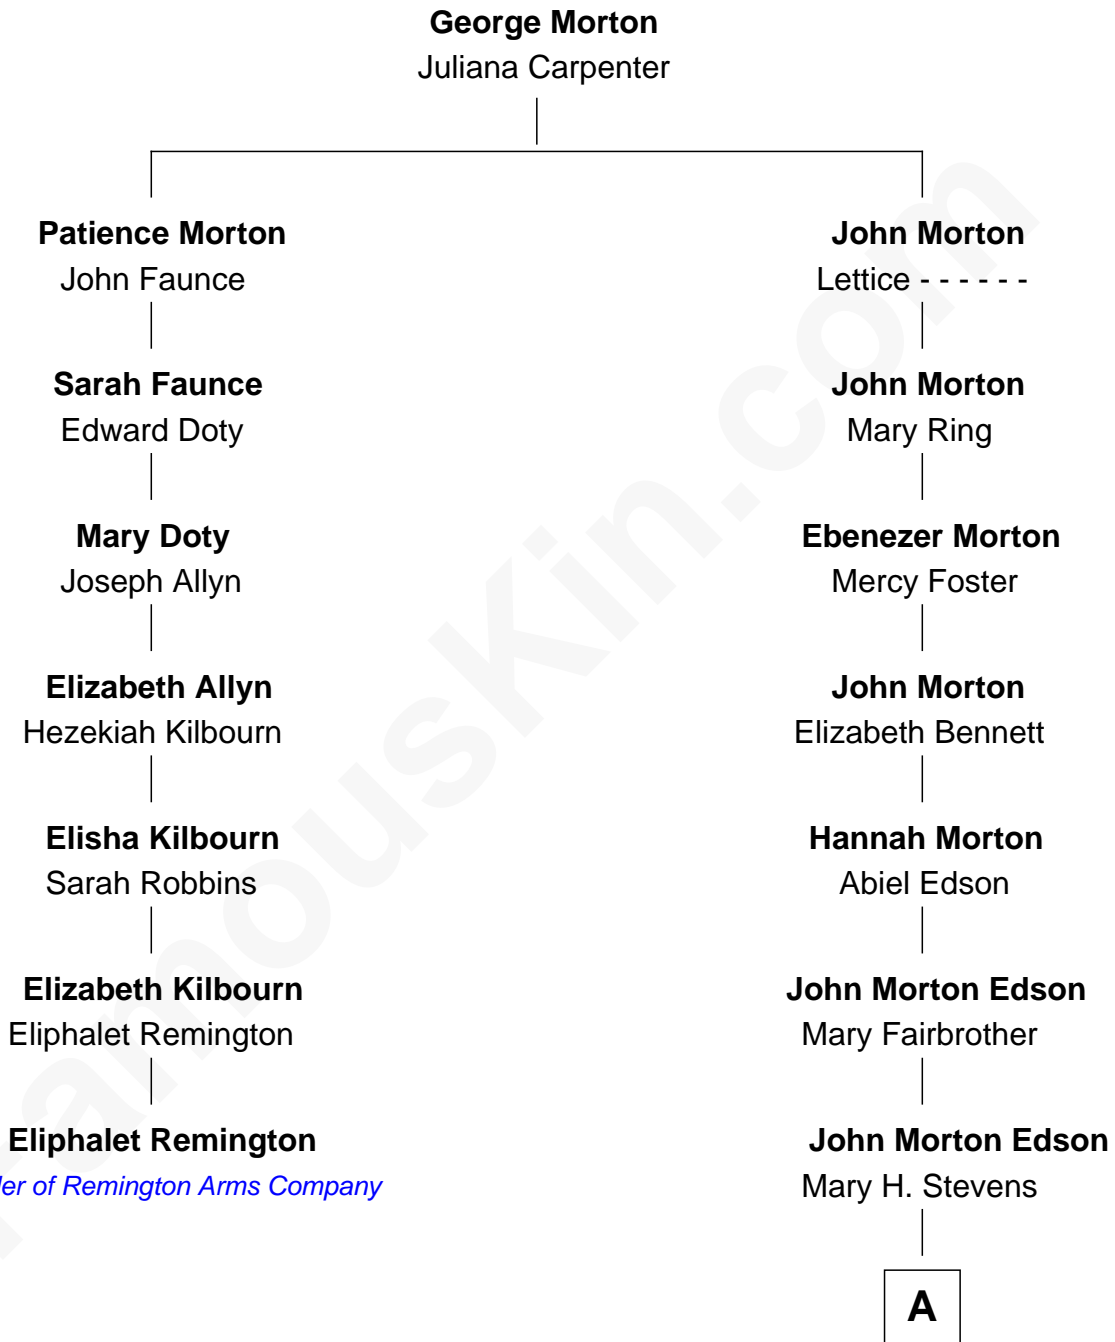

FamousKin.com

Relationship Chart of

Eliphalet Remington

Founder of Remington Arms Company

6th cousin 5 times removed of

Marie-Chantal Miller

Crown Princess of Greece

A

Mary Helen Edson

George H. Appleton

Blanche Louise Appleton

Ellis John Springer Miller

Ellis Warren Appleton Miller

Sophia June Squarebriggs

Robert Warren Miller

Marie Clara Pesantes