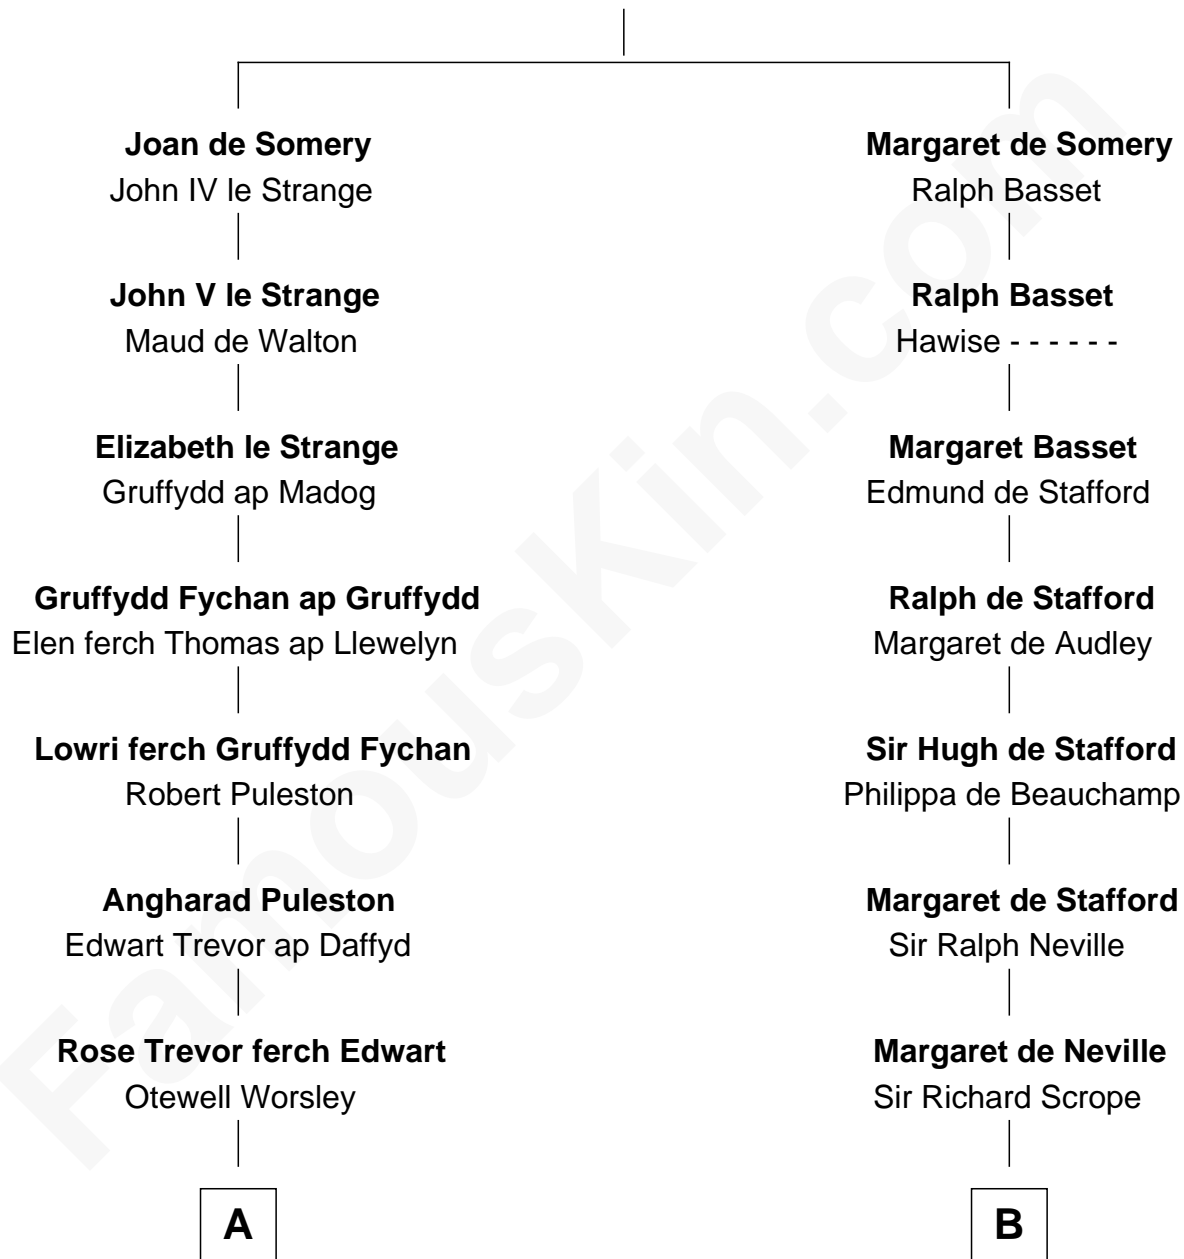

FamousKin.com

Relationship Chart of

Eliphalet Remington

Founder of Remington Arms Company

17th cousin 1 time removed of

James Madison

4th U.S. President

Sir Roger de Somery

Nichole d'Aubenev

C

Elizabeth Kilbourn
Eliphalet Remington

Eliphalet Remington
Founder of Remington Arms Company

FamousKin.com