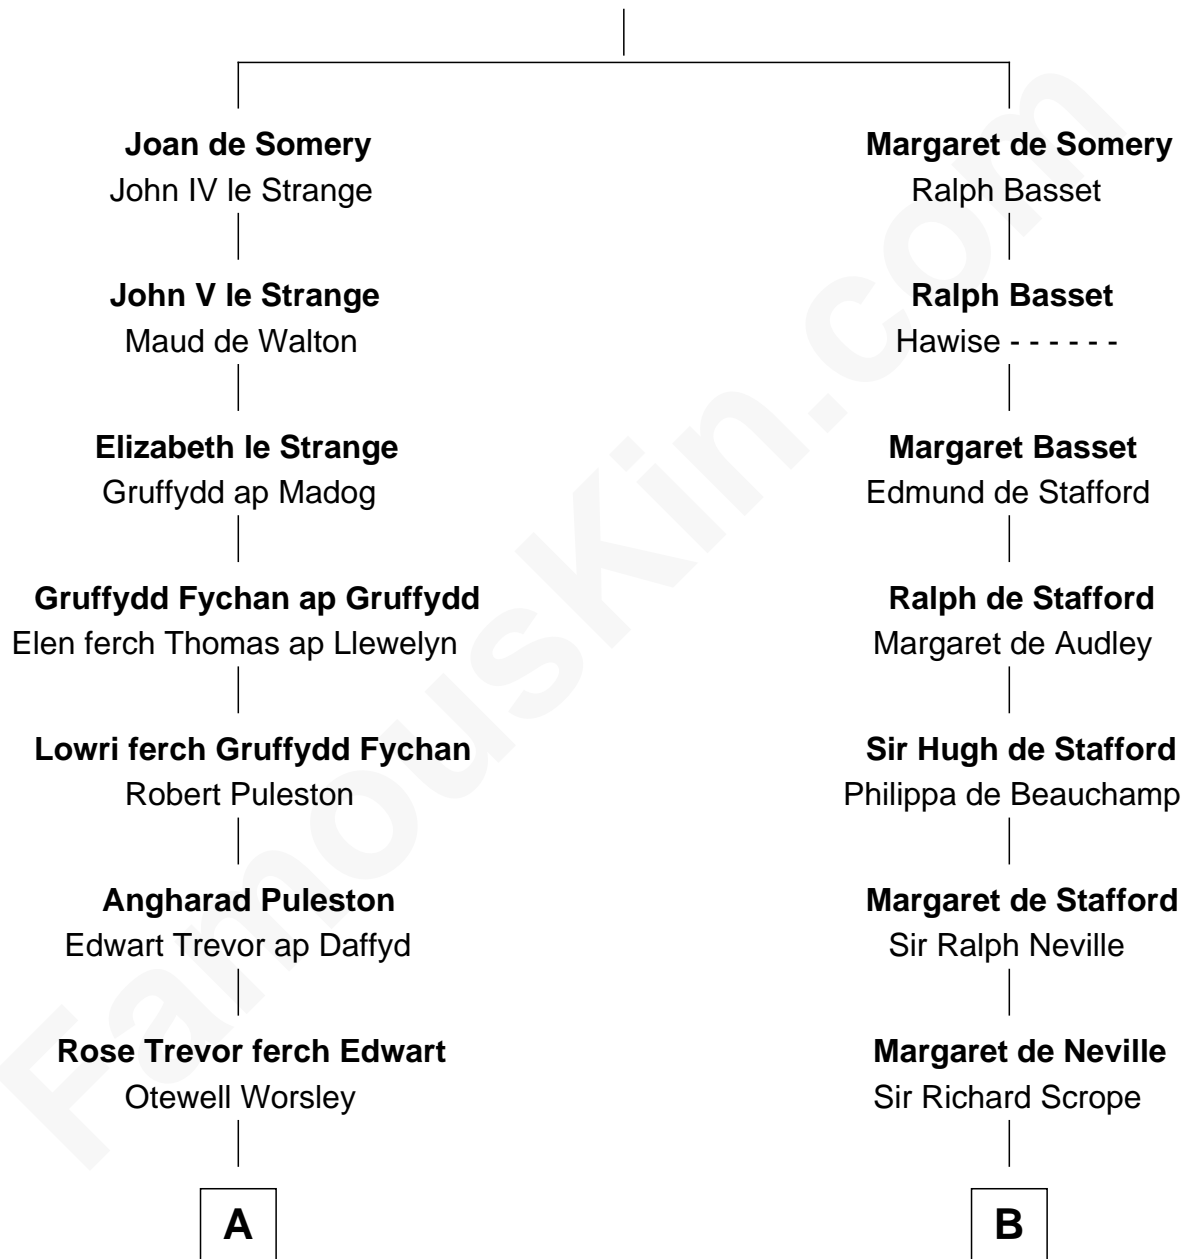

FamousKin.com

Relationship Chart of

Eliphalet Remington

Founder of Remington Arms Company

18th cousin 2 times removed of

Helen Keller

Author and Activist

Sir Roger de Somery

Nichole d'Aubenev

C

Elizabeth Kilbourn
Eliphalet Remington

Eliphalet Remington
Founder of Remington Arms Company

D

Col. Alexander Spotswood Moore
Elizabeth Aylett

Mary Fairfax Moore
David Keller

Arthur Henley Keller
Kate Adams

Helen Keller
Author and Activist

FamousKin.com