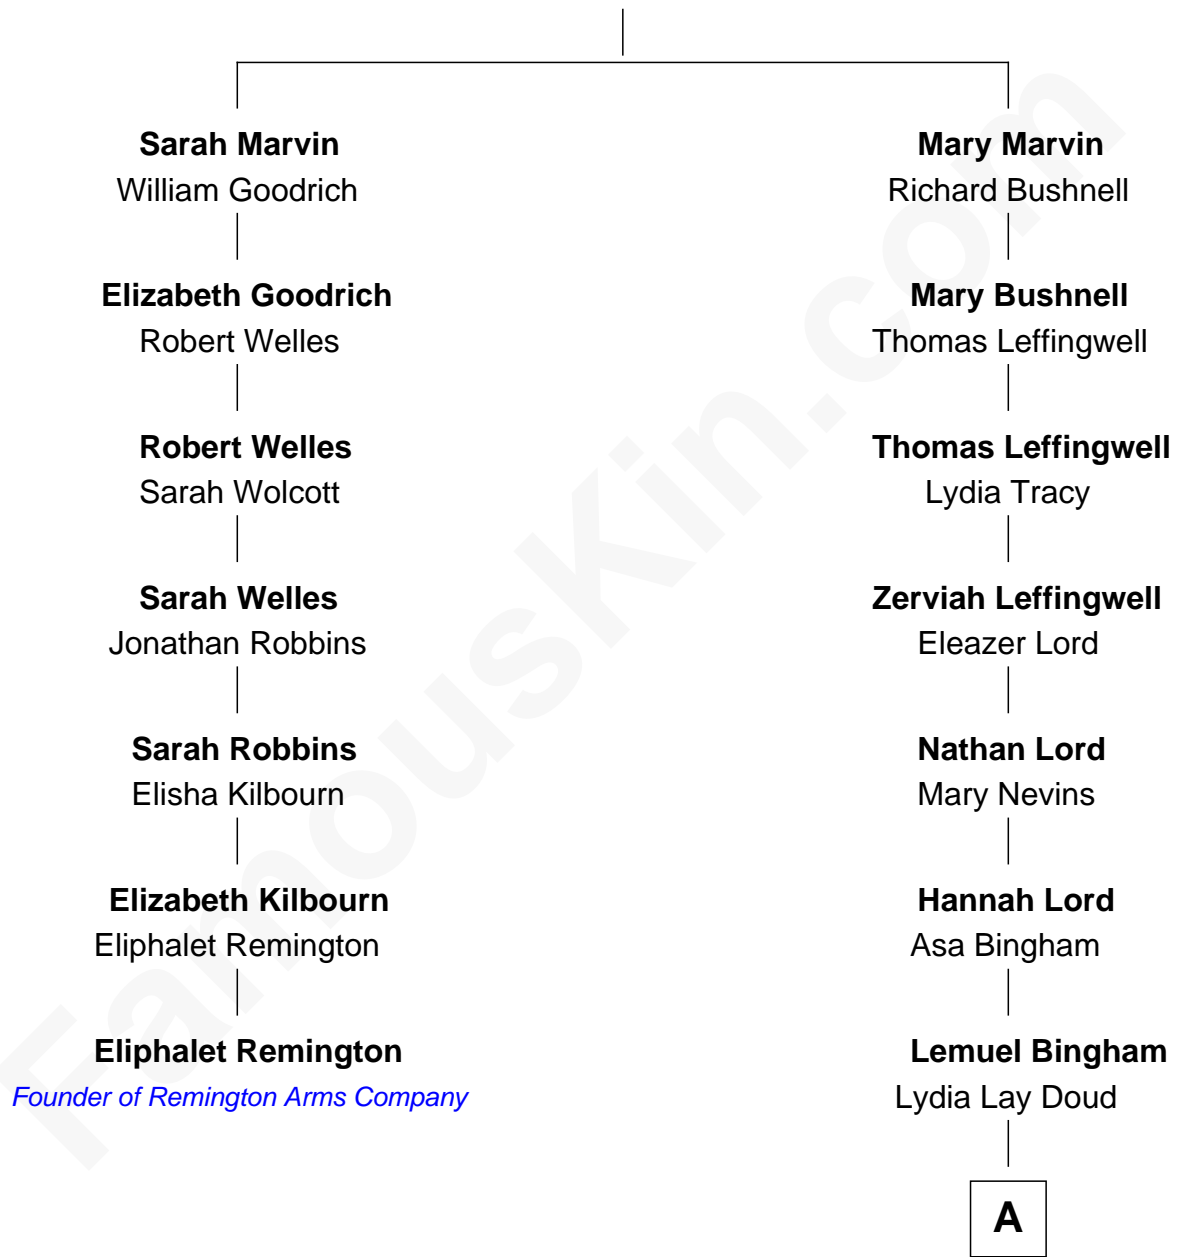

FamousKin.com

Relationship Chart of

Eliphalet Remington

Founder of Remington Arms Company

6th cousin 3 times removed of

Thomas Edmund Dewey

47th Governor of New York

Matthew Marvin

Elizabeth - - - - -

A

—
Emma Bingham
George Martin Dewey

—
George Martin Dewey
Annie L. Thomas

—
Thomas Edmund Dewey
47th Governor of New York

FamousKin.com