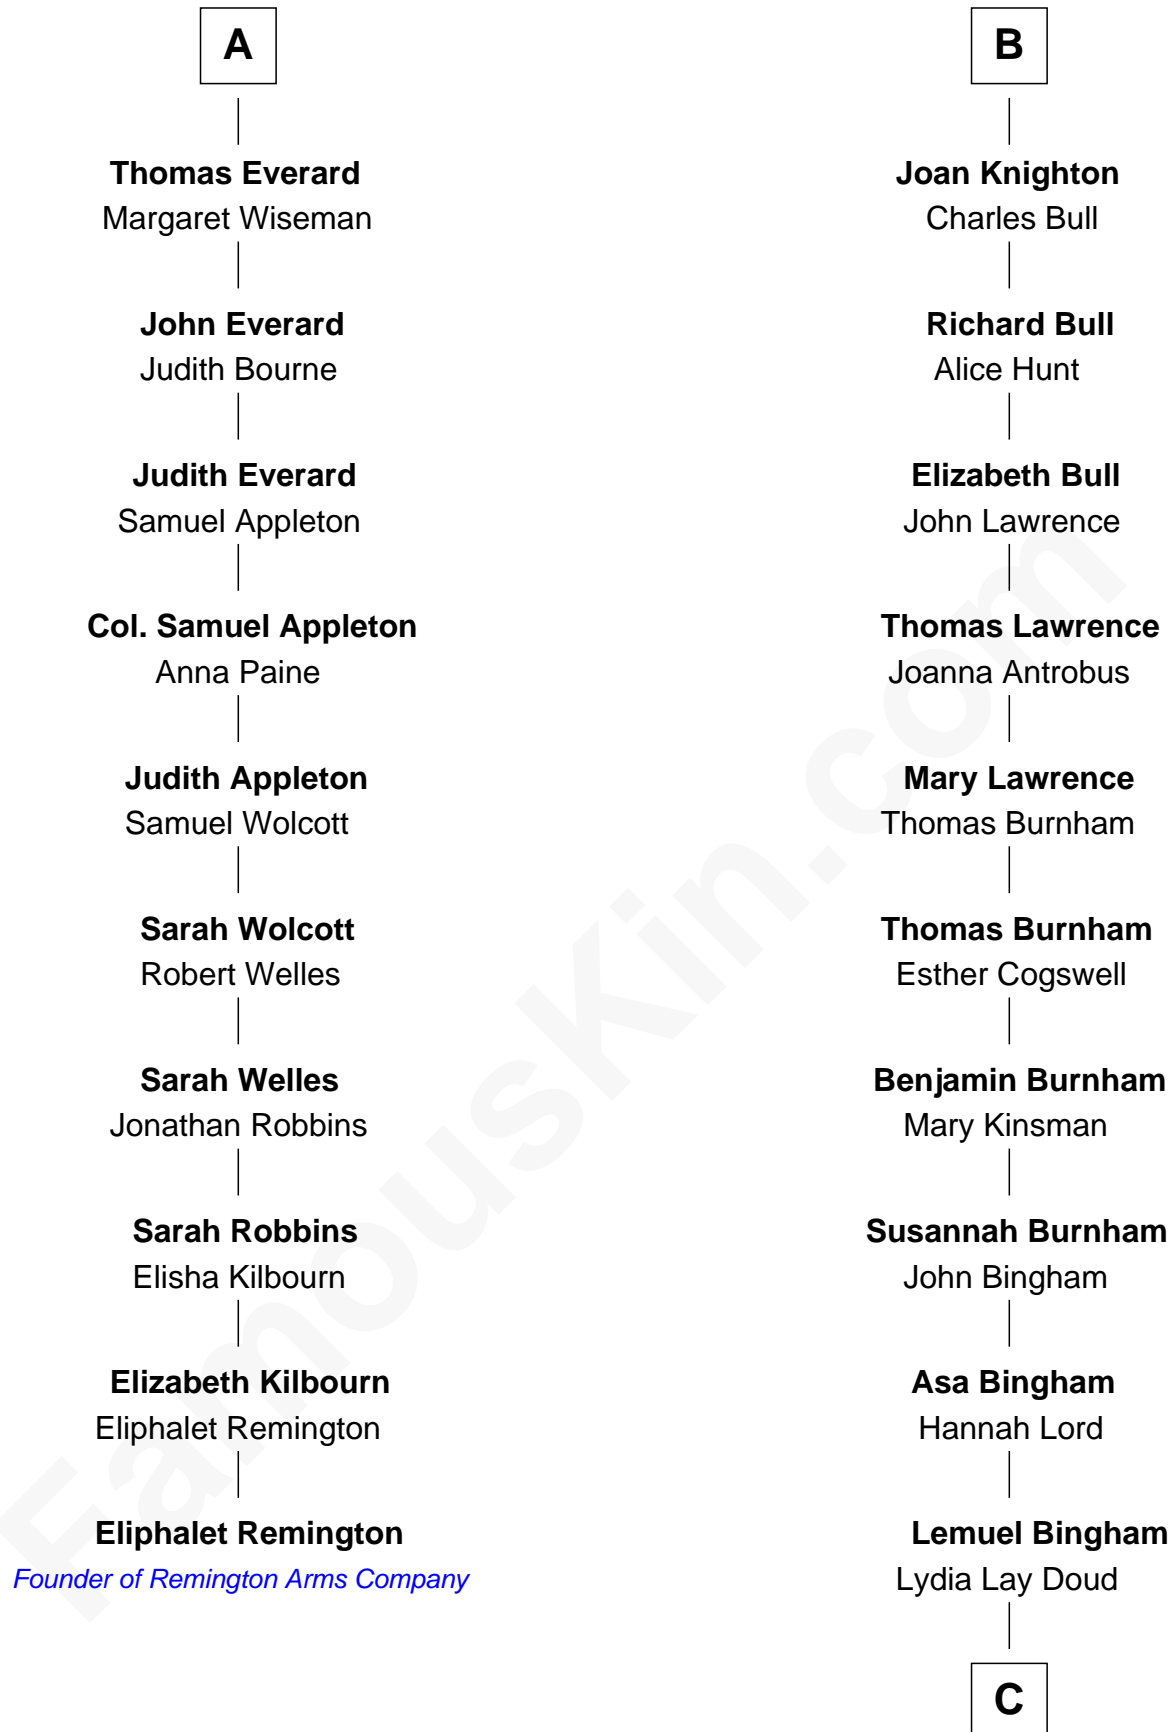

FamousKin.com

Relationship Chart of

Eliphalet Remington

Founder of Remington Arms Company

16th cousin 3 times removed of

Thomas Edmund Dewey

47th Governor of New York

C

Emma Bingham
George Martin Dewey

George Martin Dewey
Annie L. Thomas

Thomas Edmund Dewey
47th Governor of New York

FamousKin.com