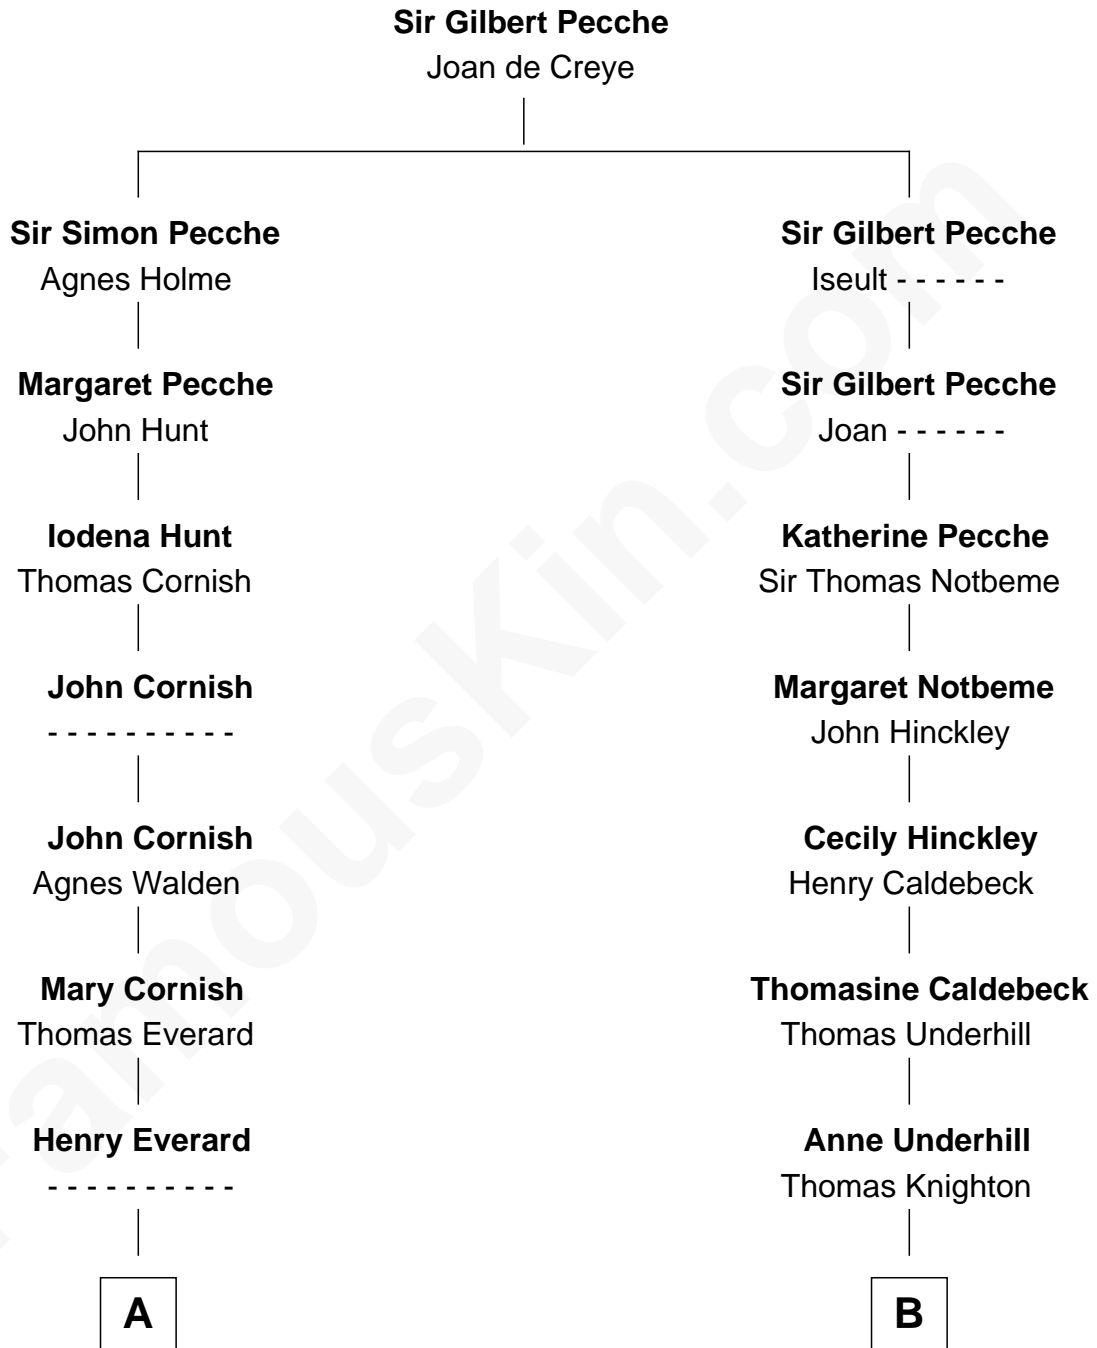

FamousKin.com

Relationship Chart of

Eliphalet Remington

Founder of Remington Arms Company

16th cousin 3 times removed of

Thomas Edmund Dewey

47th Governor of New York

C

Emma Bingham
George Martin Dewey

George Martin Dewey
Annie L. Thomas

Thomas Edmund Dewey
47th Governor of New York

FamousKin.com